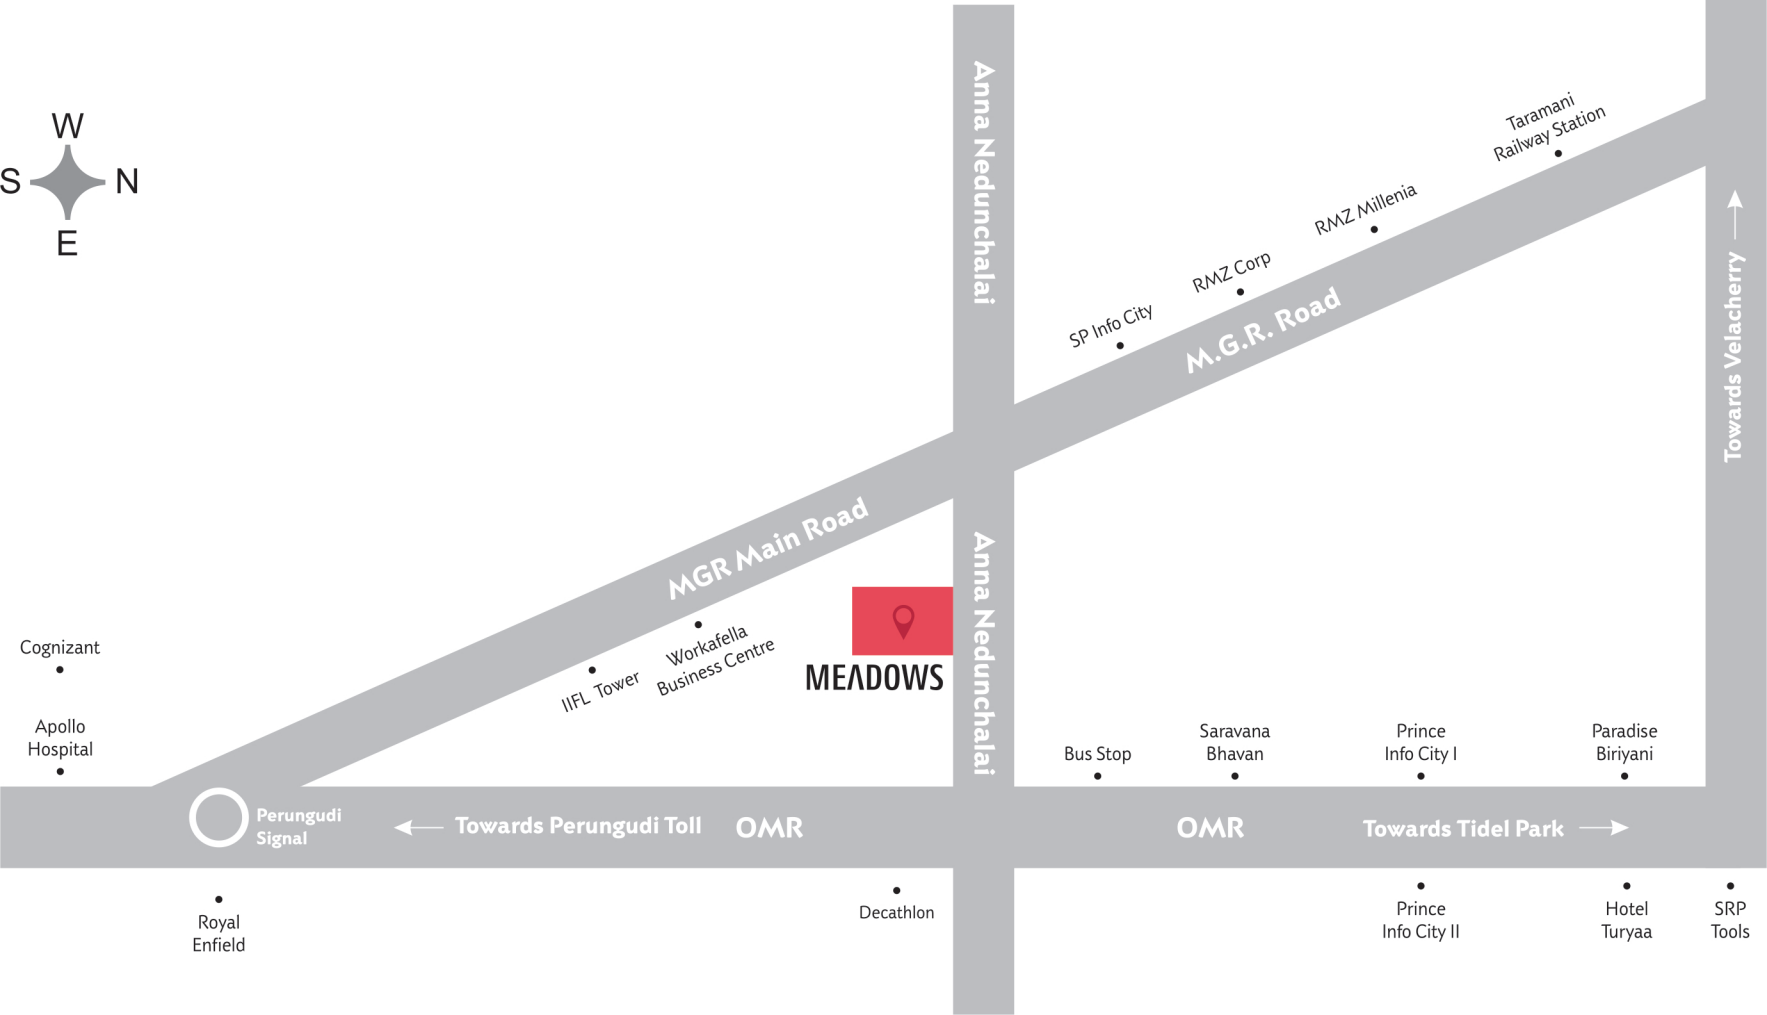

krishna

krishna

1.5M Wide Corridor

Particulars	Details
Living/Dining Flooring	Tiles
Bedrooms Flooring	Tiles
Wall Ceiling Finish	Oil Bound Distemper / Colour Wash
Toilets Wall Finish	Tiles up to 5' Oil Bound Distemper / Colour Wash
Toilets Flooring	Tiles
Kitchen Flooring	Tiles
Platform	Marble
Kitchen Wall Finish	Tiles up to 2 feet high above Marble counter & Oil bound distemper / Colour Wash in balance area
Others	Single Bowl Stainless Steel Sink
Balcony Flooring	Tiles
Window	MS Z-Section & Glass / Alu Steel & Glass
Door Frame / Doors	Hardwood / M.S / Fiber Door frames with Flush Door / Skin Door / Fiber Door
Common Area Flooring	Marble / Pavers
Lift Lobby	Marble / Tiles
Chinaware	Standard Fitting
C.P Fittings	Standard Fitting
Electrical	ISI marked products for wiring, switches and Circuits
Security	Gated Complex