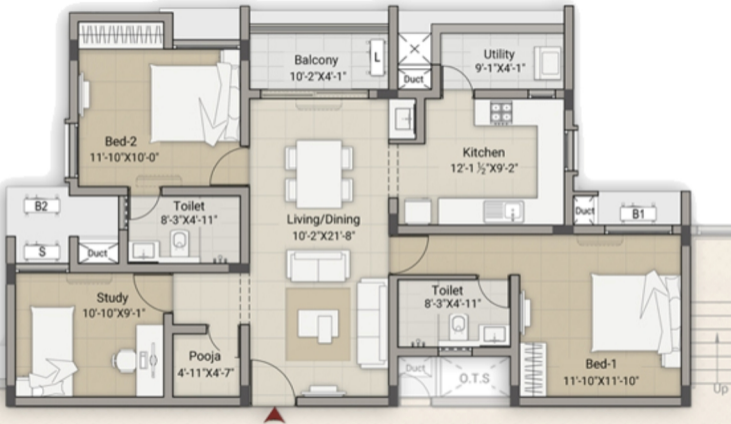

krishna

krishna

1.5M Wide Corridor

Particulars	Details
Living/Dining Flooring	Tiles
Bedrooms Flooring	Tiles
Wall Ceiling Finish	Oil Bound Distemper / Colour Wash
Toilets Wall Finish	Tiles up to 5' Oil Bound Distemper / Colour Wash
Toilets Flooring	Tiles
Kitchen Flooring	Tiles
Platform	Marble
Kitchen Wall Finish	Tiles up to 2 feet high above Marble counter & Oil bound distemper / Colour Wash in balance area
Others	Single Bowl Stainless Steel Sink
Balcony Flooring	Tiles
Window	MS Z-Section & Glass / Alu Steel & Glass
Door Frame / Doors	Hardwood / M.S / Fiber Door frames with Flush Door / Skin Door / Fiber Door
Common Area Flooring	Marble / Pavers
Lift Lobby	Marble / Tiles
Chinaware	Standard Fitting
C.P Fittings	Standard Fitting
Electrical	ISI marked products for wiring, switches and Circuits
Security	Gated Complex