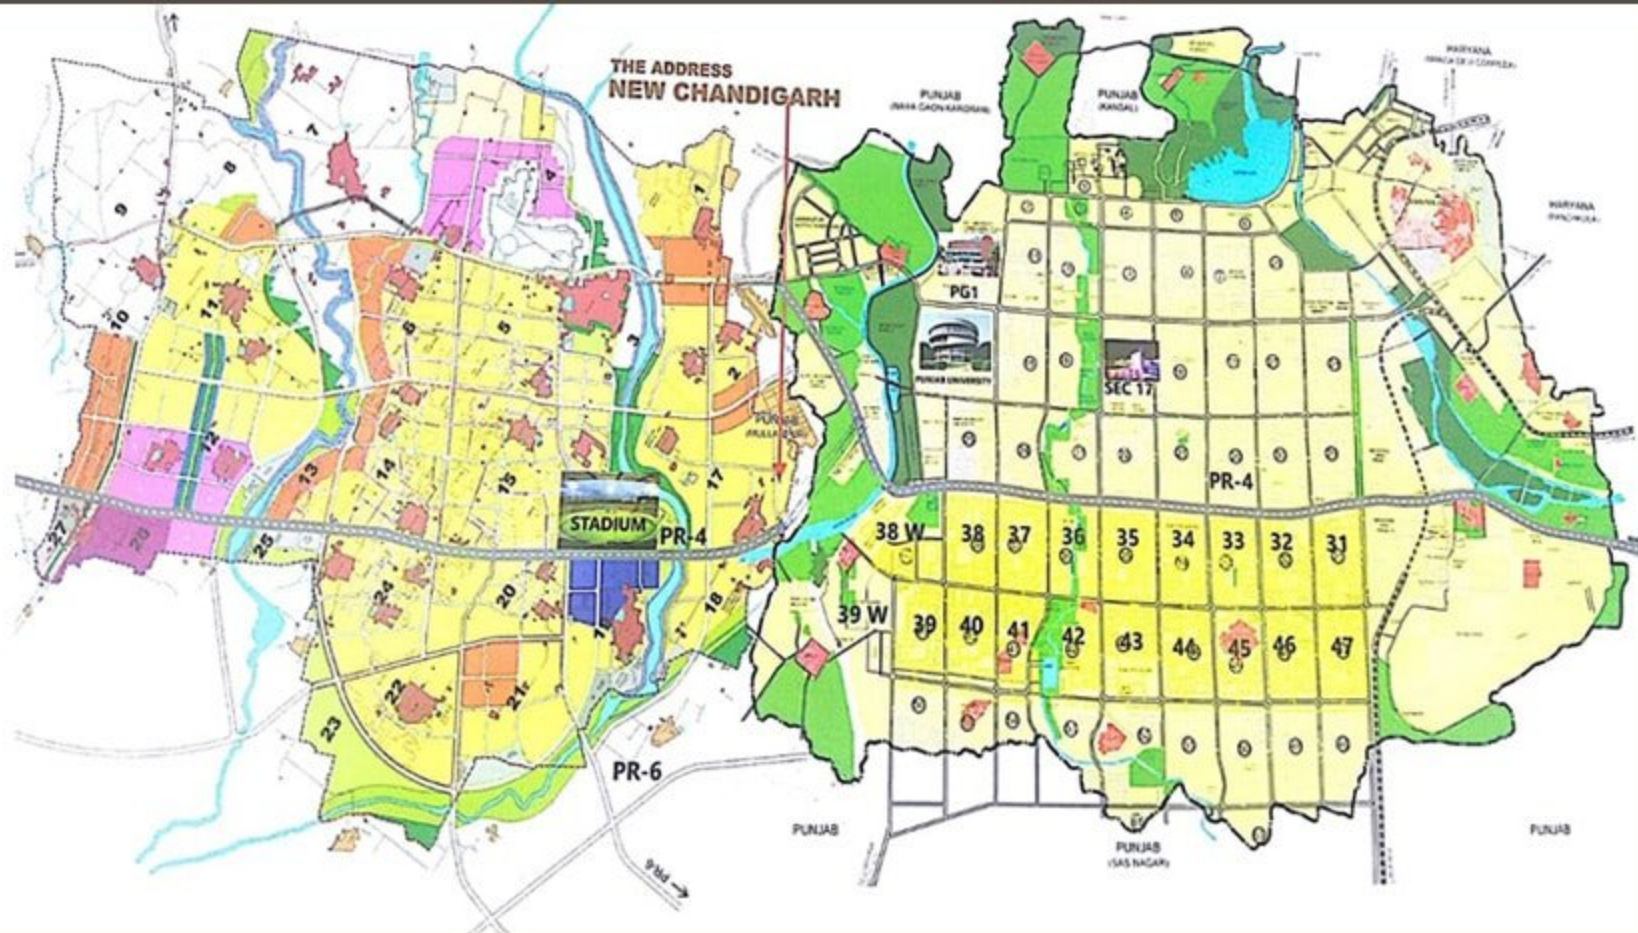

# THE ADDRESS NEW CHANDIGARH

# SITE PLAN

60 M WIDE PR4