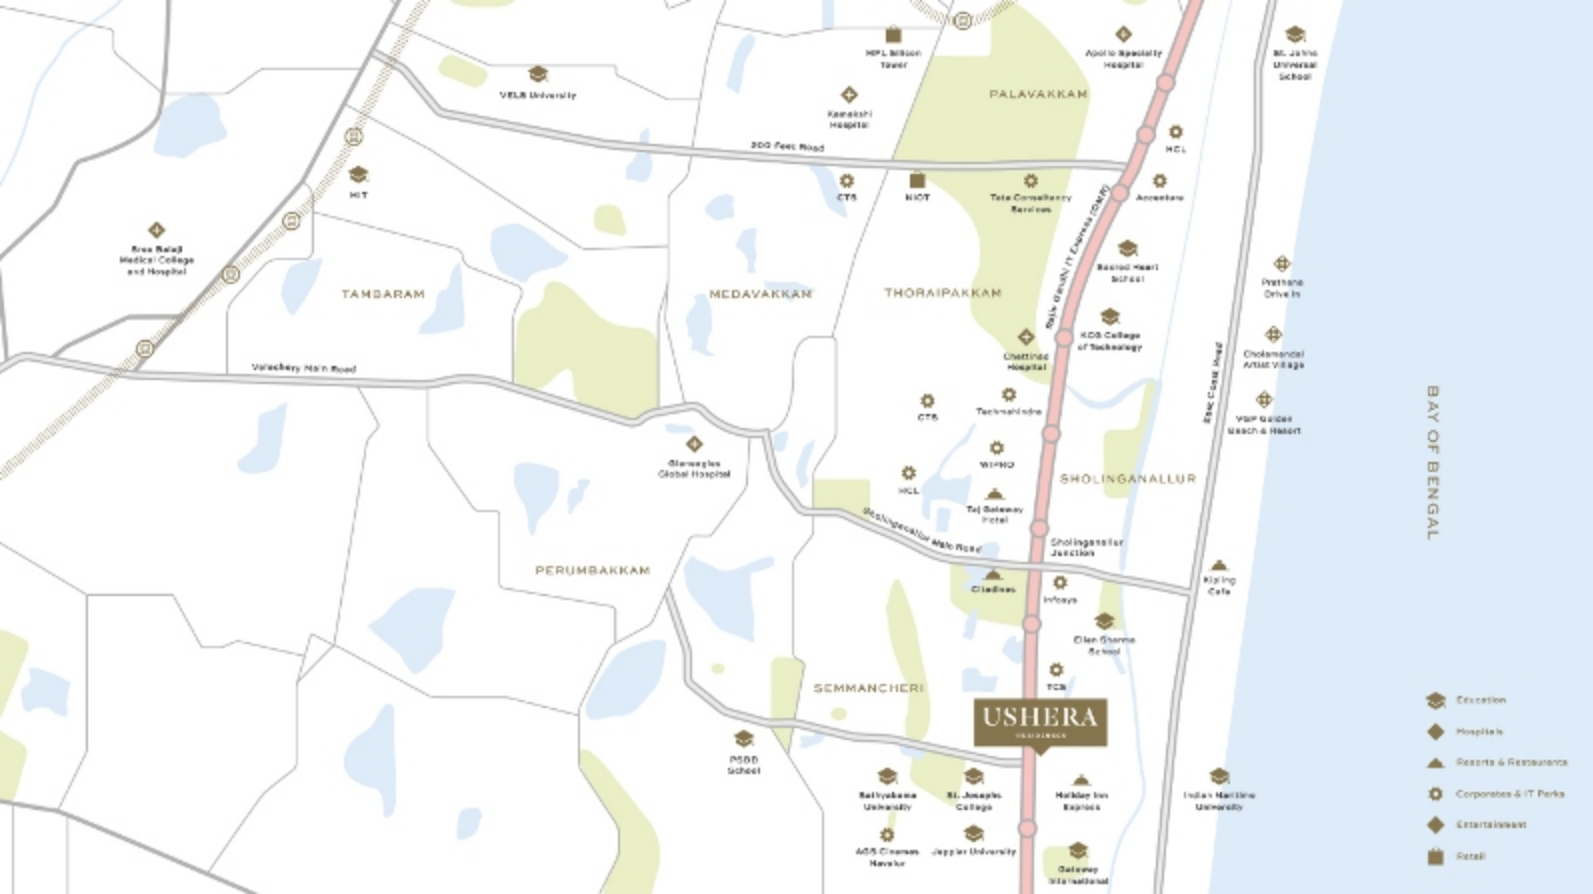

U
USHERA

BAY OF BENGAL

USHERA
RESIDENCES

-  Education
-  Hospitals
-  Resorts & Restaurants
-  Corporate & IT Parks
-  Entertainment
-  Retail

Particulars	Details
Living/Dining Flooring	Tiles
Bedrooms Flooring	Tiles
Wall Ceiling Finish	Oil Bound Distemper / Colour Wash
Toilets Wall Finish	Tiles up to 5' Oil Bound Distemper / Colour Wash
Toilets Flooring	Tiles
Kitchen Flooring	Tiles
Platform	Marble
Kitchen Wall Finish	Tiles up to 2 feet high above Marble counter & Oil bound distemper / Colour Wash in balance area
Others	Single Bowl Stainless Steel Sink
Balcony Flooring	Tiles
Window	MS Z-Section & Glass / Alu Steel & Glass
Door Frame / Doors	Hardwood / M.S / Fiber Door frames with Flush Door / Skin Door / Fiber Door
Common Area Flooring	Marble / Pavers
Lift Lobby	Marble / Tiles
Chinaware	Standard Fitting
C.P Fittings	Standard Fitting
Electrical	ISI marked products for wiring, switches and Circuits
Security	Gated Complex