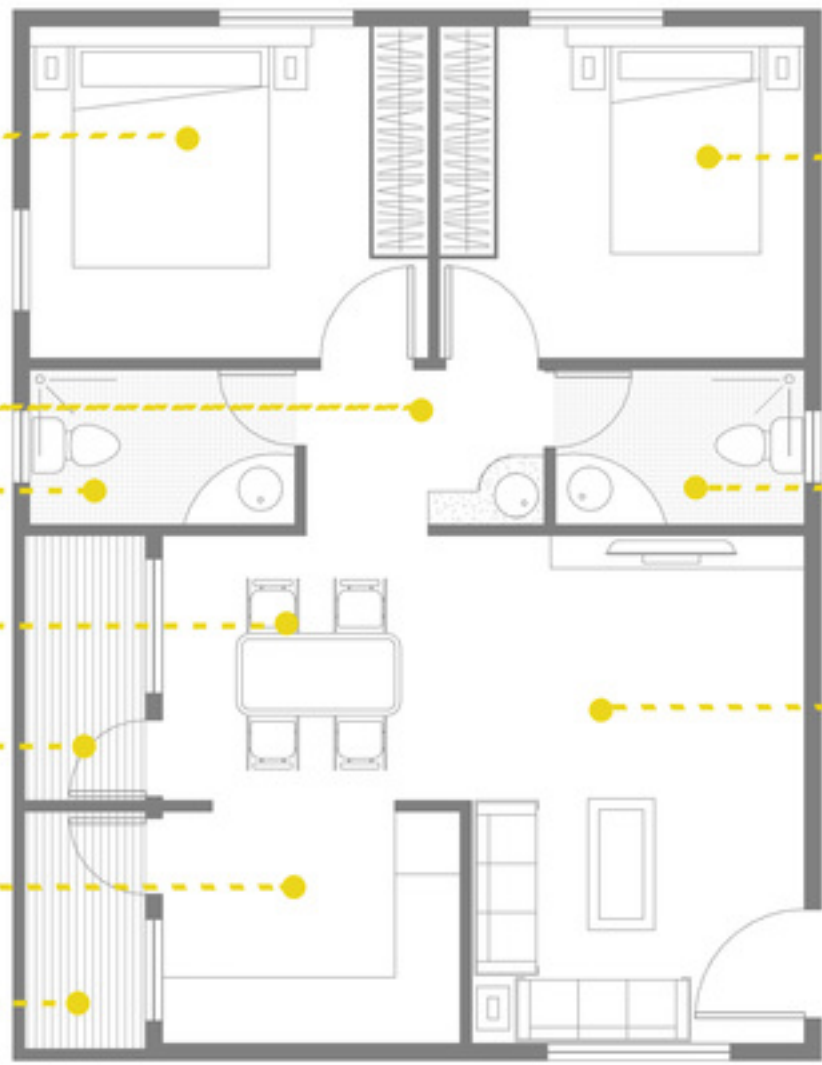

Balcony
12'0"X3'0"

Bedroom
10'0"X12'0"

Dress
2'8"X4'4"

Toilet
7'0"X4'4"

Hall
10'0"X14'0"

Kitchen
8'6"X6'4"

Dining
4'6"X6'4"

Bedroom
12'0"X10'0"

Bedroom
11'0"X10'0"

7'2"X4'8"

Toilet
7'6"X4'8"

Toilet
8'0"X4'8"

Dinning
9'4"X8'0"

Living room
10'0"X15'4"

Balcony
8'0"X4'0"

Kitchen
9'0"X7'0"

Utility
7'6"X4'0"

Particulars	Details
Living/Dining Flooring	Tiles
Bedrooms Flooring	Tiles
Wall Ceiling Finish	Oil Bound Distemper / Colour Wash
Toilets Wall Finish	Tiles up to 5' Oil Bound Distemper / Colour Wash
Toilets Flooring	Tiles
Kitchen Flooring	Tiles
Platform	Marble
Kitchen Wall Finish	Tiles up to 2 feet high above Marble counter & Oil bound distemper / Colour Wash in balance area
Others	Single Bowl Stainless Steel Sink
Balcony Flooring	Tiles
Window	MS Z-Section & Glass / Alu Steel & Glass
Door Frame / Doors	Hardwood / M.S / Fiber Door frames with Flush Door / Skin Door / Fiber Door
Common Area Flooring	Marble / Pavers
Lift Lobby	Marble / Tiles
Chinaware	Standard Fitting
C.P Fittings	Standard Fitting
Electrical	ISI marked products for wiring, switches and Circuits
Security	Gated Complex