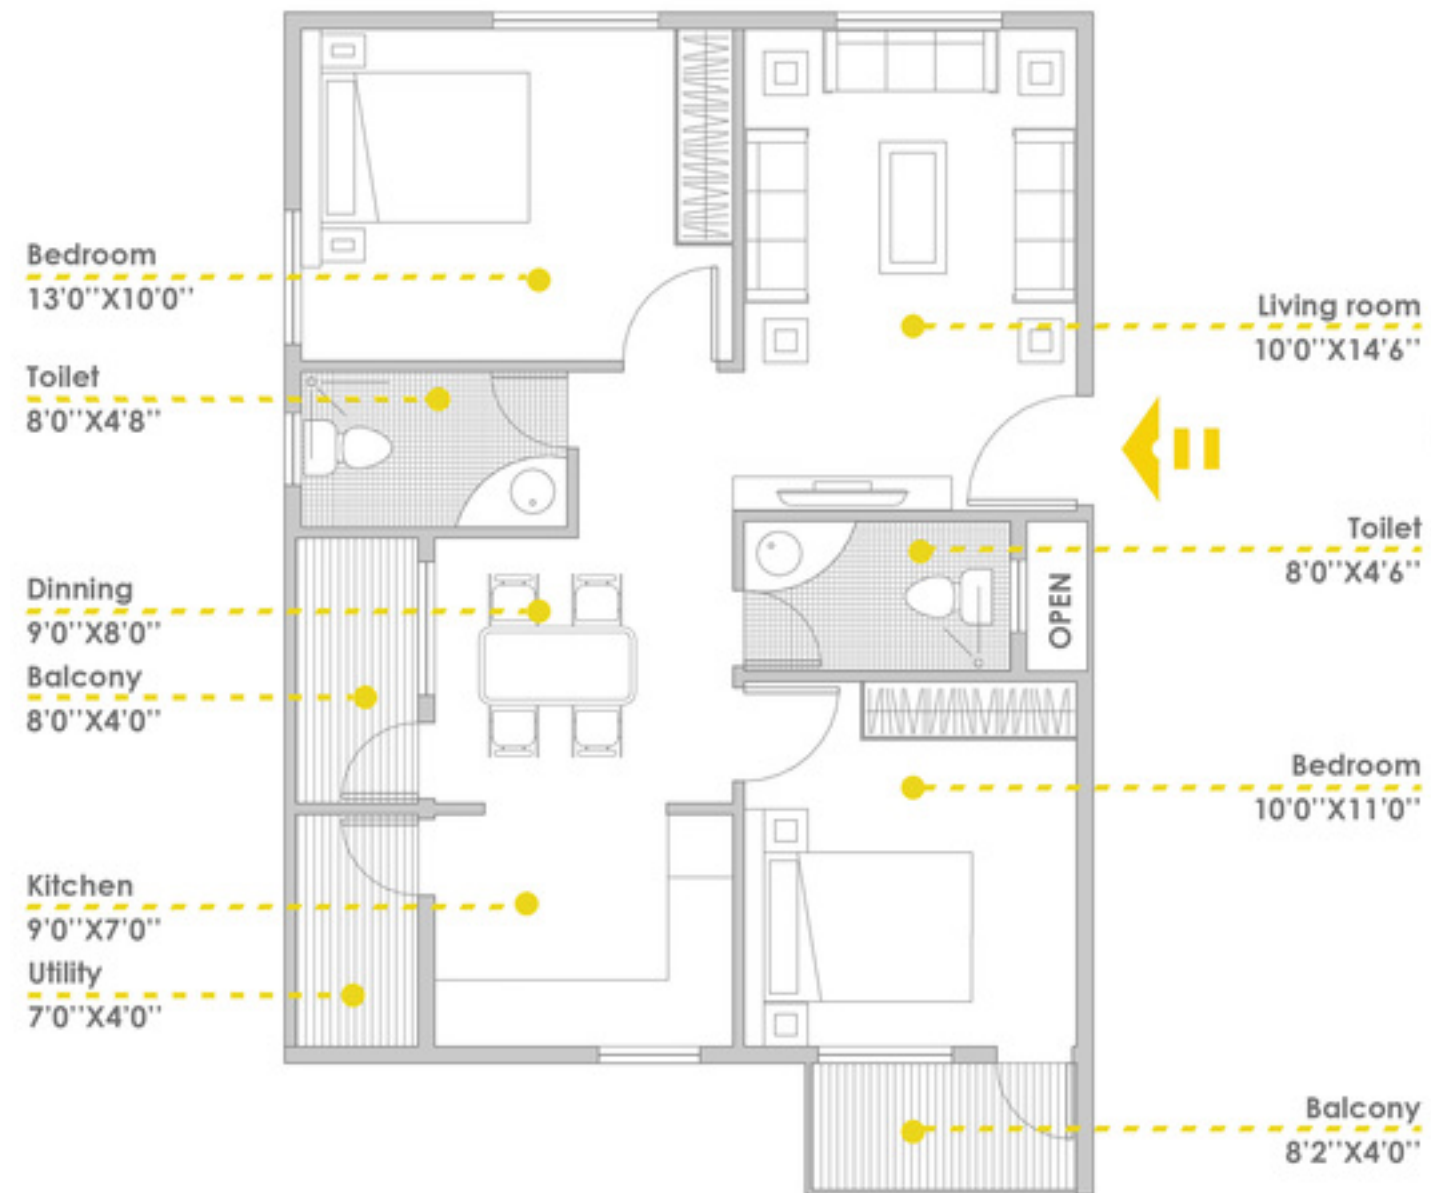

Balcony
12'0"X3'0"

Bedroom
10'0"X12'0"

Dress
2'8"X4'4"

Toilet
7'0"X4'4"

Hall
10'0"X14'0"

Kitchen
8'6"X6'4"

Dining
4'6"X6'4"

Bedroom
12'0"X10'0"

Bedroom
11'0"X10'0"

7'2"X4'8"

Toilet
7'6"X4'8"

Toilet
8'0"X4'8"

Dinning
9'4"X8'0"

Living room
10'0"X15'4"

Balcony
8'0"X4'0"

Kitchen
9'0"X7'0"

Utility
7'6"X4'0"

Particulars	Details
Living/Dining Flooring	Tiles
Bedrooms Flooring	Tiles
Wall Ceiling Finish	Oil Bound Distemper / Colour Wash
Toilets Wall Finish	Tiles up to 5' Oil Bound Distemper / Colour Wash
Toilets Flooring	Tiles
Kitchen Flooring	Tiles
Platform	Marble
Kitchen Wall Finish	Tiles up to 2 feet high above Marble counter & Oil bound distemper / Colour Wash in balance area
Others	Single Bowl Stainless Steel Sink
Balcony Flooring	Tiles
Window	MS Z-Section & Glass / Alu Steel & Glass
Door Frame / Doors	Hardwood / M.S / Fiber Door frames with Flush Door / Skin Door / Fiber Door
Common Area Flooring	Marble / Pavers
Lift Lobby	Marble / Tiles
Chinaware	Standard Fitting
C.P Fittings	Standard Fitting
Electrical	ISI marked products for wiring, switches and Circuits
Security	Gated Complex