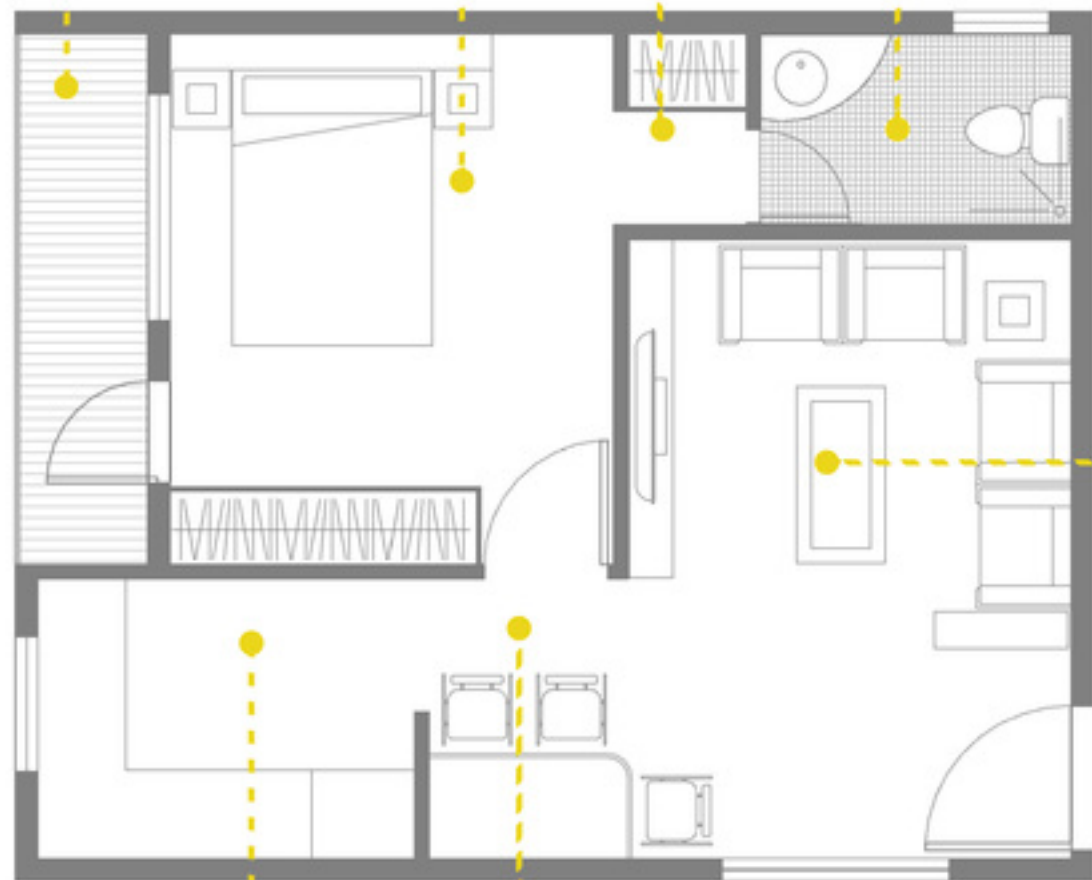

Balcony
12'0"X3'0"

Bedroom
10'0"X12'0"

Dress
2'8"X4'4"

Toilet
7'0"X4'4"

Hall
10'0"X14'0"

Kitchen
8'6"X6'4"

Dining
4'6"X6'4"

Bedroom
12'0"X10'0"

Bedroom
11'0"X10'0"

7'2"X4'8"

Toilet
7'6"X4'8"

Toilet
8'0"X4'8"

Dinning
9'4"X8'0"

Living room
10'0"X15'4"

Balcony
8'0"X4'0"

Kitchen
9'0"X7'0"

Utility
7'6"X4'0"

Particulars	Details
Living/Dining Flooring	Tiles
Bedrooms Flooring	Tiles
Wall Ceiling Finish	Oil Bound Distemper / Colour Wash
Toilets Wall Finish	Tiles up to 5' Oil Bound Distemper / Colour Wash
Toilets Flooring	Tiles
Kitchen Flooring	Tiles
Platform	Marble
Kitchen Wall Finish	Tiles up to 2 feet high above Marble counter & Oil bound distemper / Colour Wash in balance area
Others	Single Bowl Stainless Steel Sink
Balcony Flooring	Tiles
Window	MS Z-Section & Glass / Alu Steel & Glass
Door Frame / Doors	Hardwood / M.S / Fiber Door frames with Flush Door / Skin Door / Fiber Door
Common Area Flooring	Marble / Pavers
Lift Lobby	Marble / Tiles
Chinaware	Standard Fitting
C.P Fittings	Standard Fitting
Electrical	ISI marked products for wiring, switches and Circuits
Security	Gated Complex