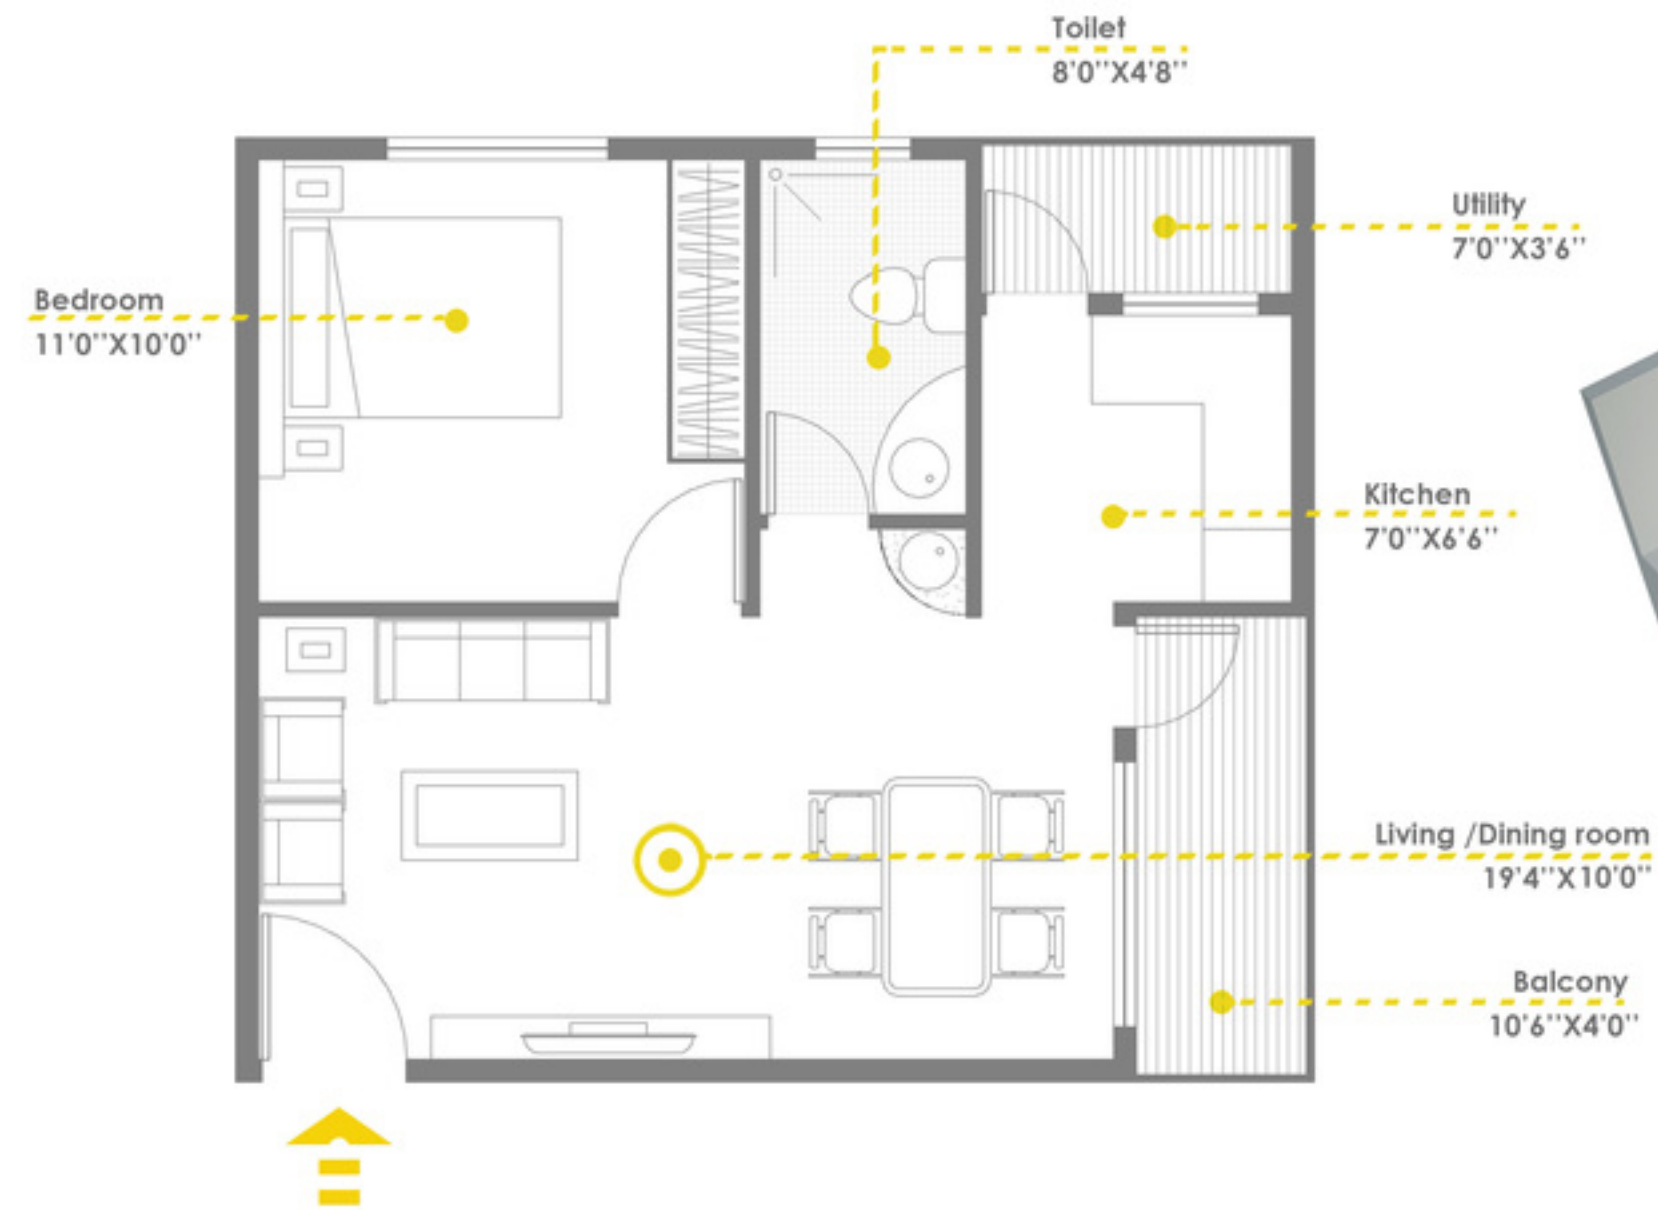

Balcony
12'0"X3'0"

Bedroom
10'0"X12'0"

Dress
2'8"X4'4"

Toilet
7'0"X4'4"

Hall
10'0"X14'0"

Kitchen
8'6"X6'4"

Dining
4'6"X6'4"

Bedroom
12'0"X10'0"

Bedroom
11'0"X10'0"

7'2"X4'8"

Toilet
7'6"X4'8"

Toilet
8'0"X4'8"

Dinning
9'4"X8'0"

Living room
10'0"X15'4"

Balcony
8'0"X4'0"

Kitchen
9'0"X7'0"

Utility
7'6"X4'0"

Particulars	Details
Living/Dining Flooring	Tiles
Bedrooms Flooring	Tiles
Wall Ceiling Finish	Oil Bound Distemper / Colour Wash
Toilets Wall Finish	Tiles up to 5' Oil Bound Distemper / Colour Wash
Toilets Flooring	Tiles
Kitchen Flooring	Tiles
Platform	Marble
Kitchen Wall Finish	Tiles up to 2 feet high above Marble counter & Oil bound distemper / Colour Wash in balance area
Others	Single Bowl Stainless Steel Sink
Balcony Flooring	Tiles
Window	MS Z-Section & Glass / Alu Steel & Glass
Door Frame / Doors	Hardwood / M.S / Fiber Door frames with Flush Door / Skin Door / Fiber Door
Common Area Flooring	Marble / Pavers
Lift Lobby	Marble / Tiles
Chinaware	Standard Fitting
C.P Fittings	Standard Fitting
Electrical	ISI marked products for wiring, switches and Circuits
Security	Gated Complex