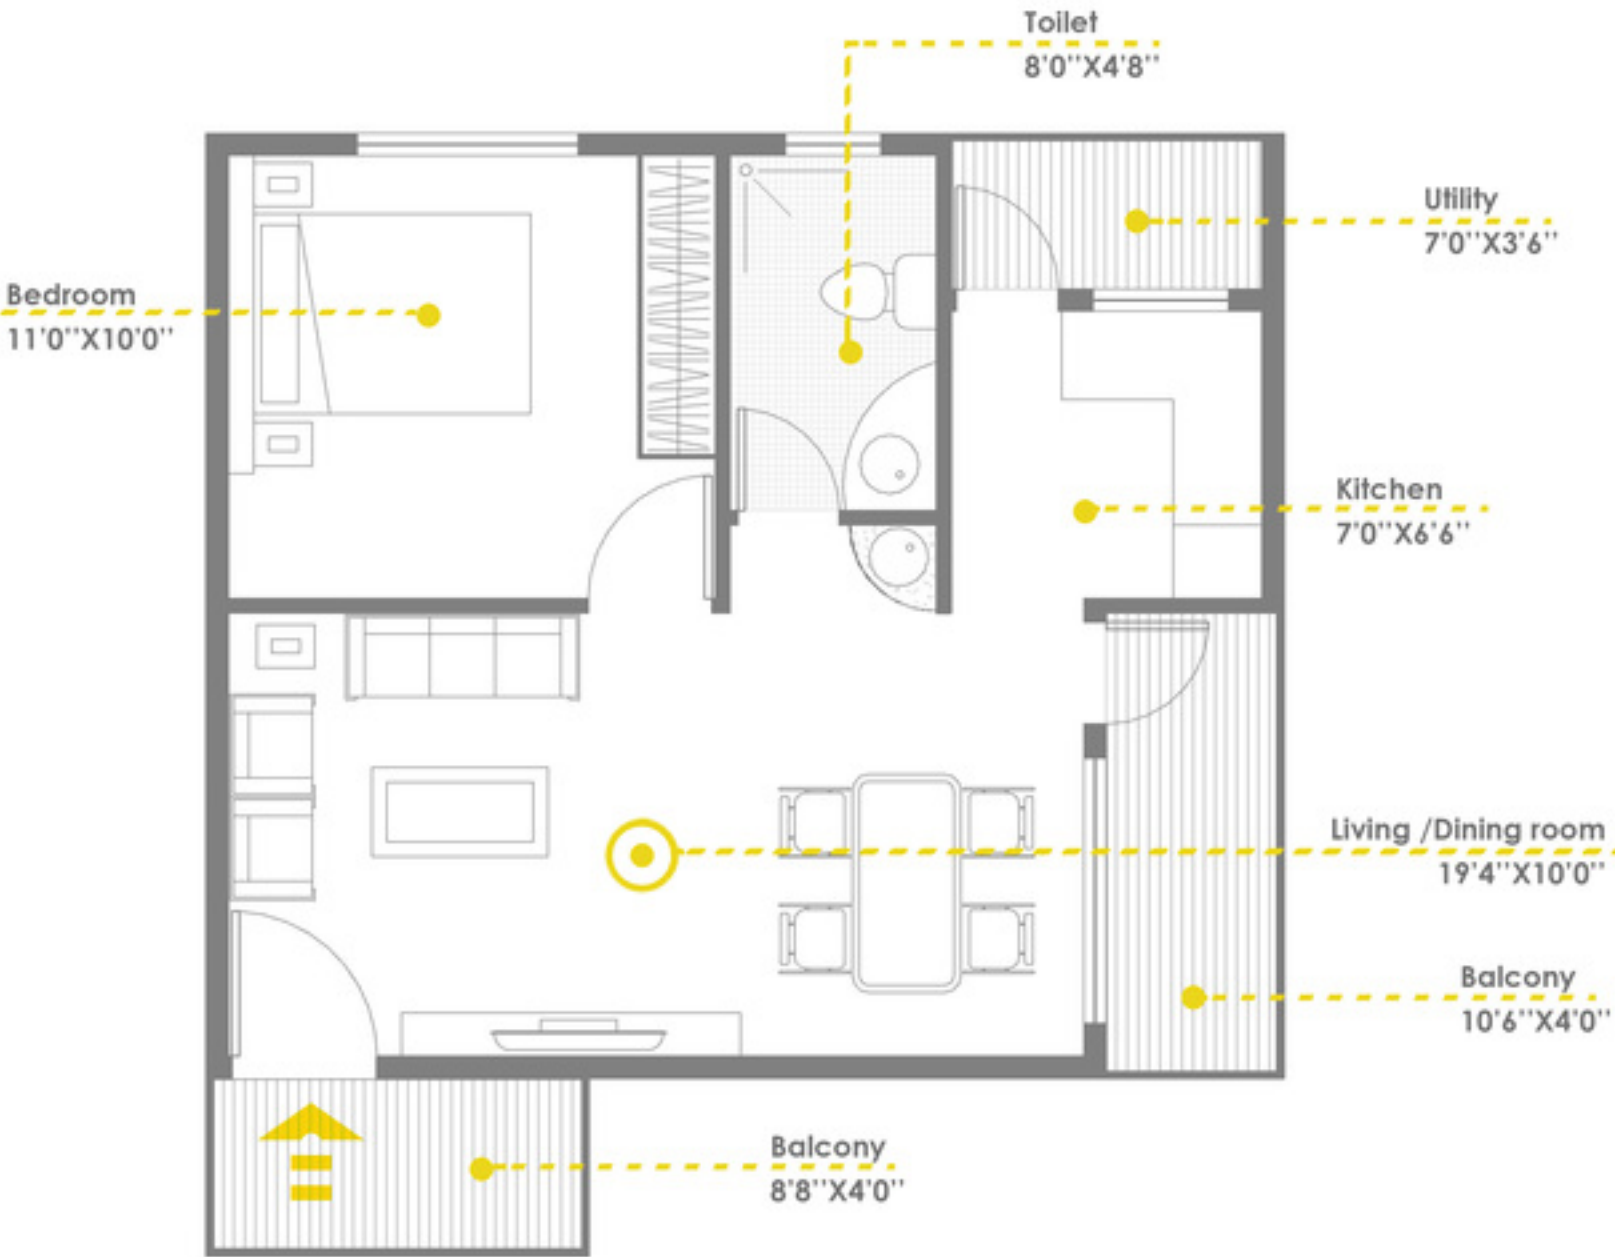

Balcony
12'0"X3'0"

Bedroom
10'0"X12'0"

Dress
2'8"X4'4"

Toilet
7'0"X4'4"

Hall
10'0"X14'0"

Kitchen
8'6"X6'4"

Dining
4'6"X6'4"

Bedroom
12'0"X10'0"

Bedroom
11'0"X10'0"

7'2"X4'8"

Toilet
7'6"X4'8"

Toilet
8'0"X4'8"

Dinning
9'4"X8'0"

Living room
10'0"X15'4"

Balcony
8'0"X4'0"

Kitchen
9'0"X7'0"

Utility
7'6"X4'0"

Particulars	Details
Living/Dining Flooring	Tiles
Bedrooms Flooring	Tiles
Wall Ceiling Finish	Oil Bound Distemper / Colour Wash
Toilets Wall Finish	Tiles up to 5' Oil Bound Distemper / Colour Wash
Toilets Flooring	Tiles
Kitchen Flooring	Tiles
Platform	Marble
Kitchen Wall Finish	Tiles up to 2 feet high above Marble counter & Oil bound distemper / Colour Wash in balance area
Others	Single Bowl Stainless Steel Sink
Balcony Flooring	Tiles
Window	MS Z-Section & Glass / Alu Steel & Glass
Door Frame / Doors	Hardwood / M.S / Fiber Door frames with Flush Door / Skin Door / Fiber Door
Common Area Flooring	Marble / Pavers
Lift Lobby	Marble / Tiles
Chinaware	Standard Fitting
C.P Fittings	Standard Fitting
Electrical	ISI marked products for wiring, switches and Circuits
Security	Gated Complex