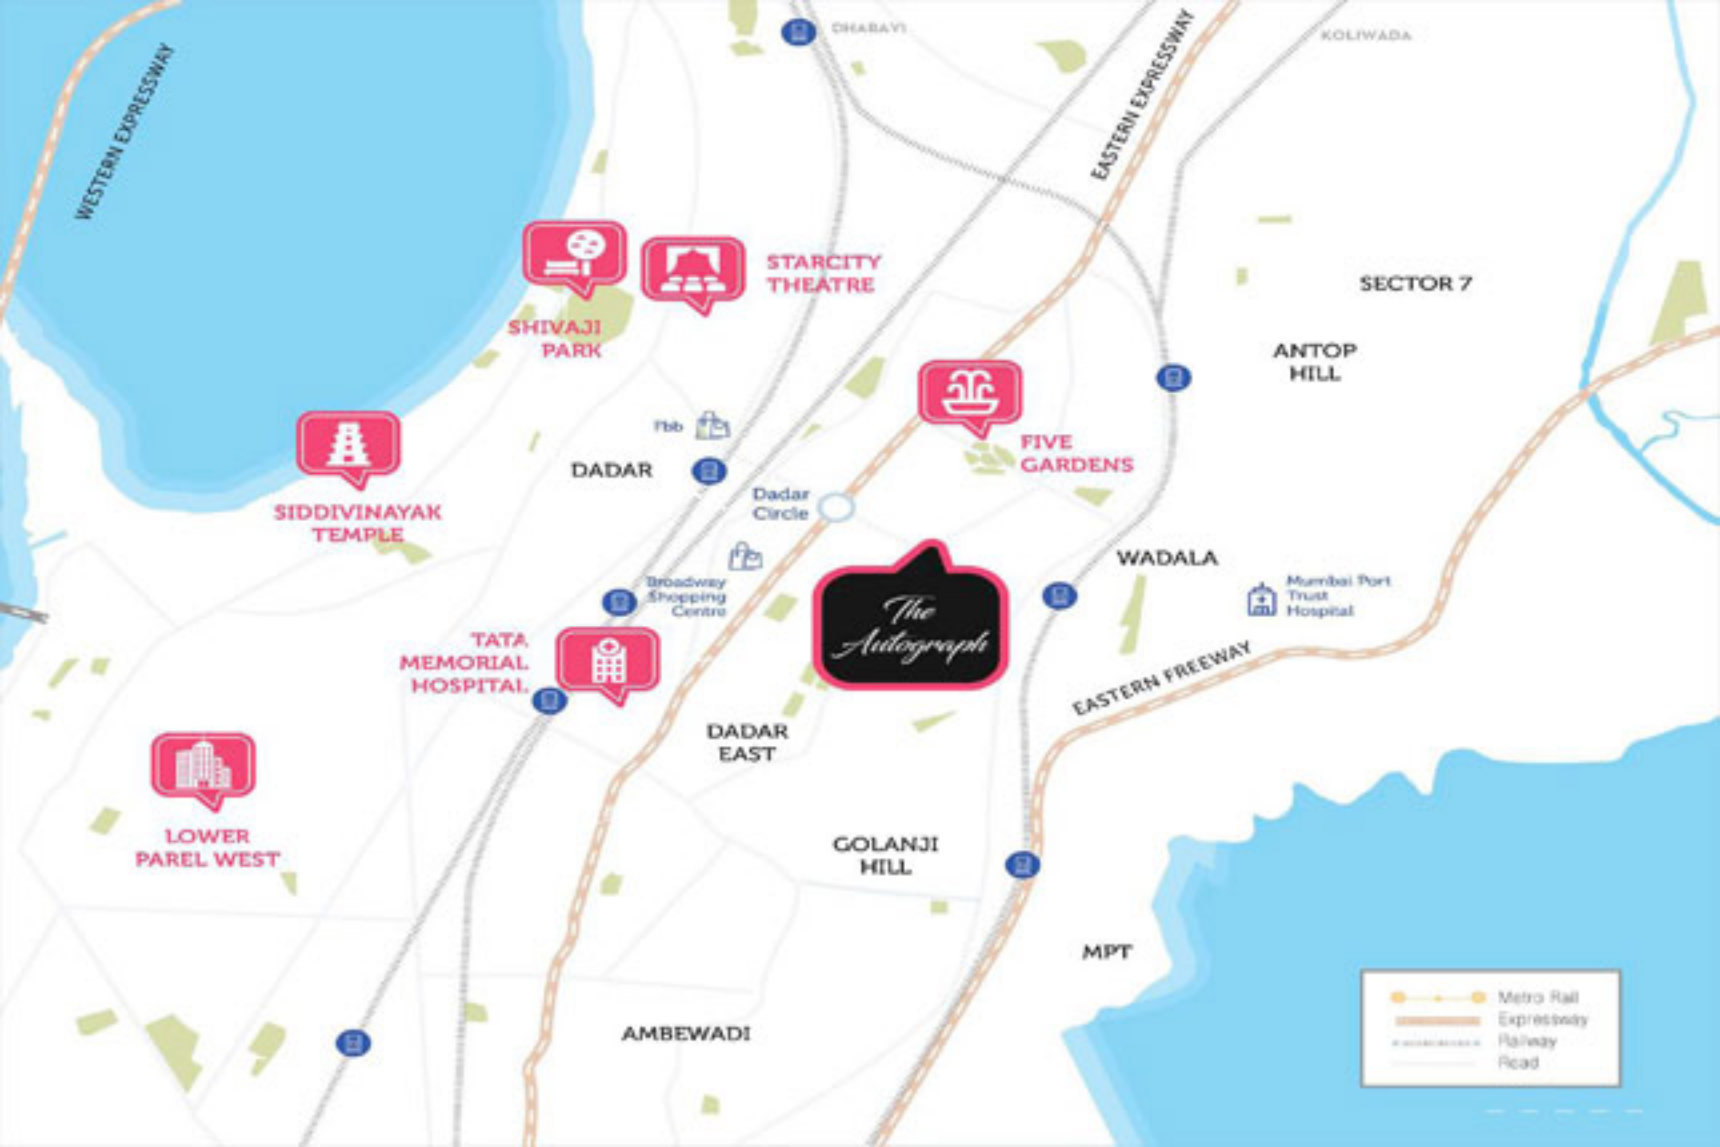

CITY VIEW

SEA LINK VIEW

WESTERN EXPRESSWAY

CHABVI

KOLIWADA

EASTERN EXPRESSWAY

SECTOR 7

STARCITY THEATRE

SHIVAJI PARK

ANTOP HILL

SIDDHIVINAYAK TEMPLE

FIVE GARDENS

fb

DADAR

Dadar Circle

Broadway Shopping Centre

WADALA

Mumbai Port Trust Hospital

TATA MEMORIAL HOSPITAL

EASTERN FREEWAY

DADAR EAST

LOWER PAREL WEST

GOLANJI HILL

MPT