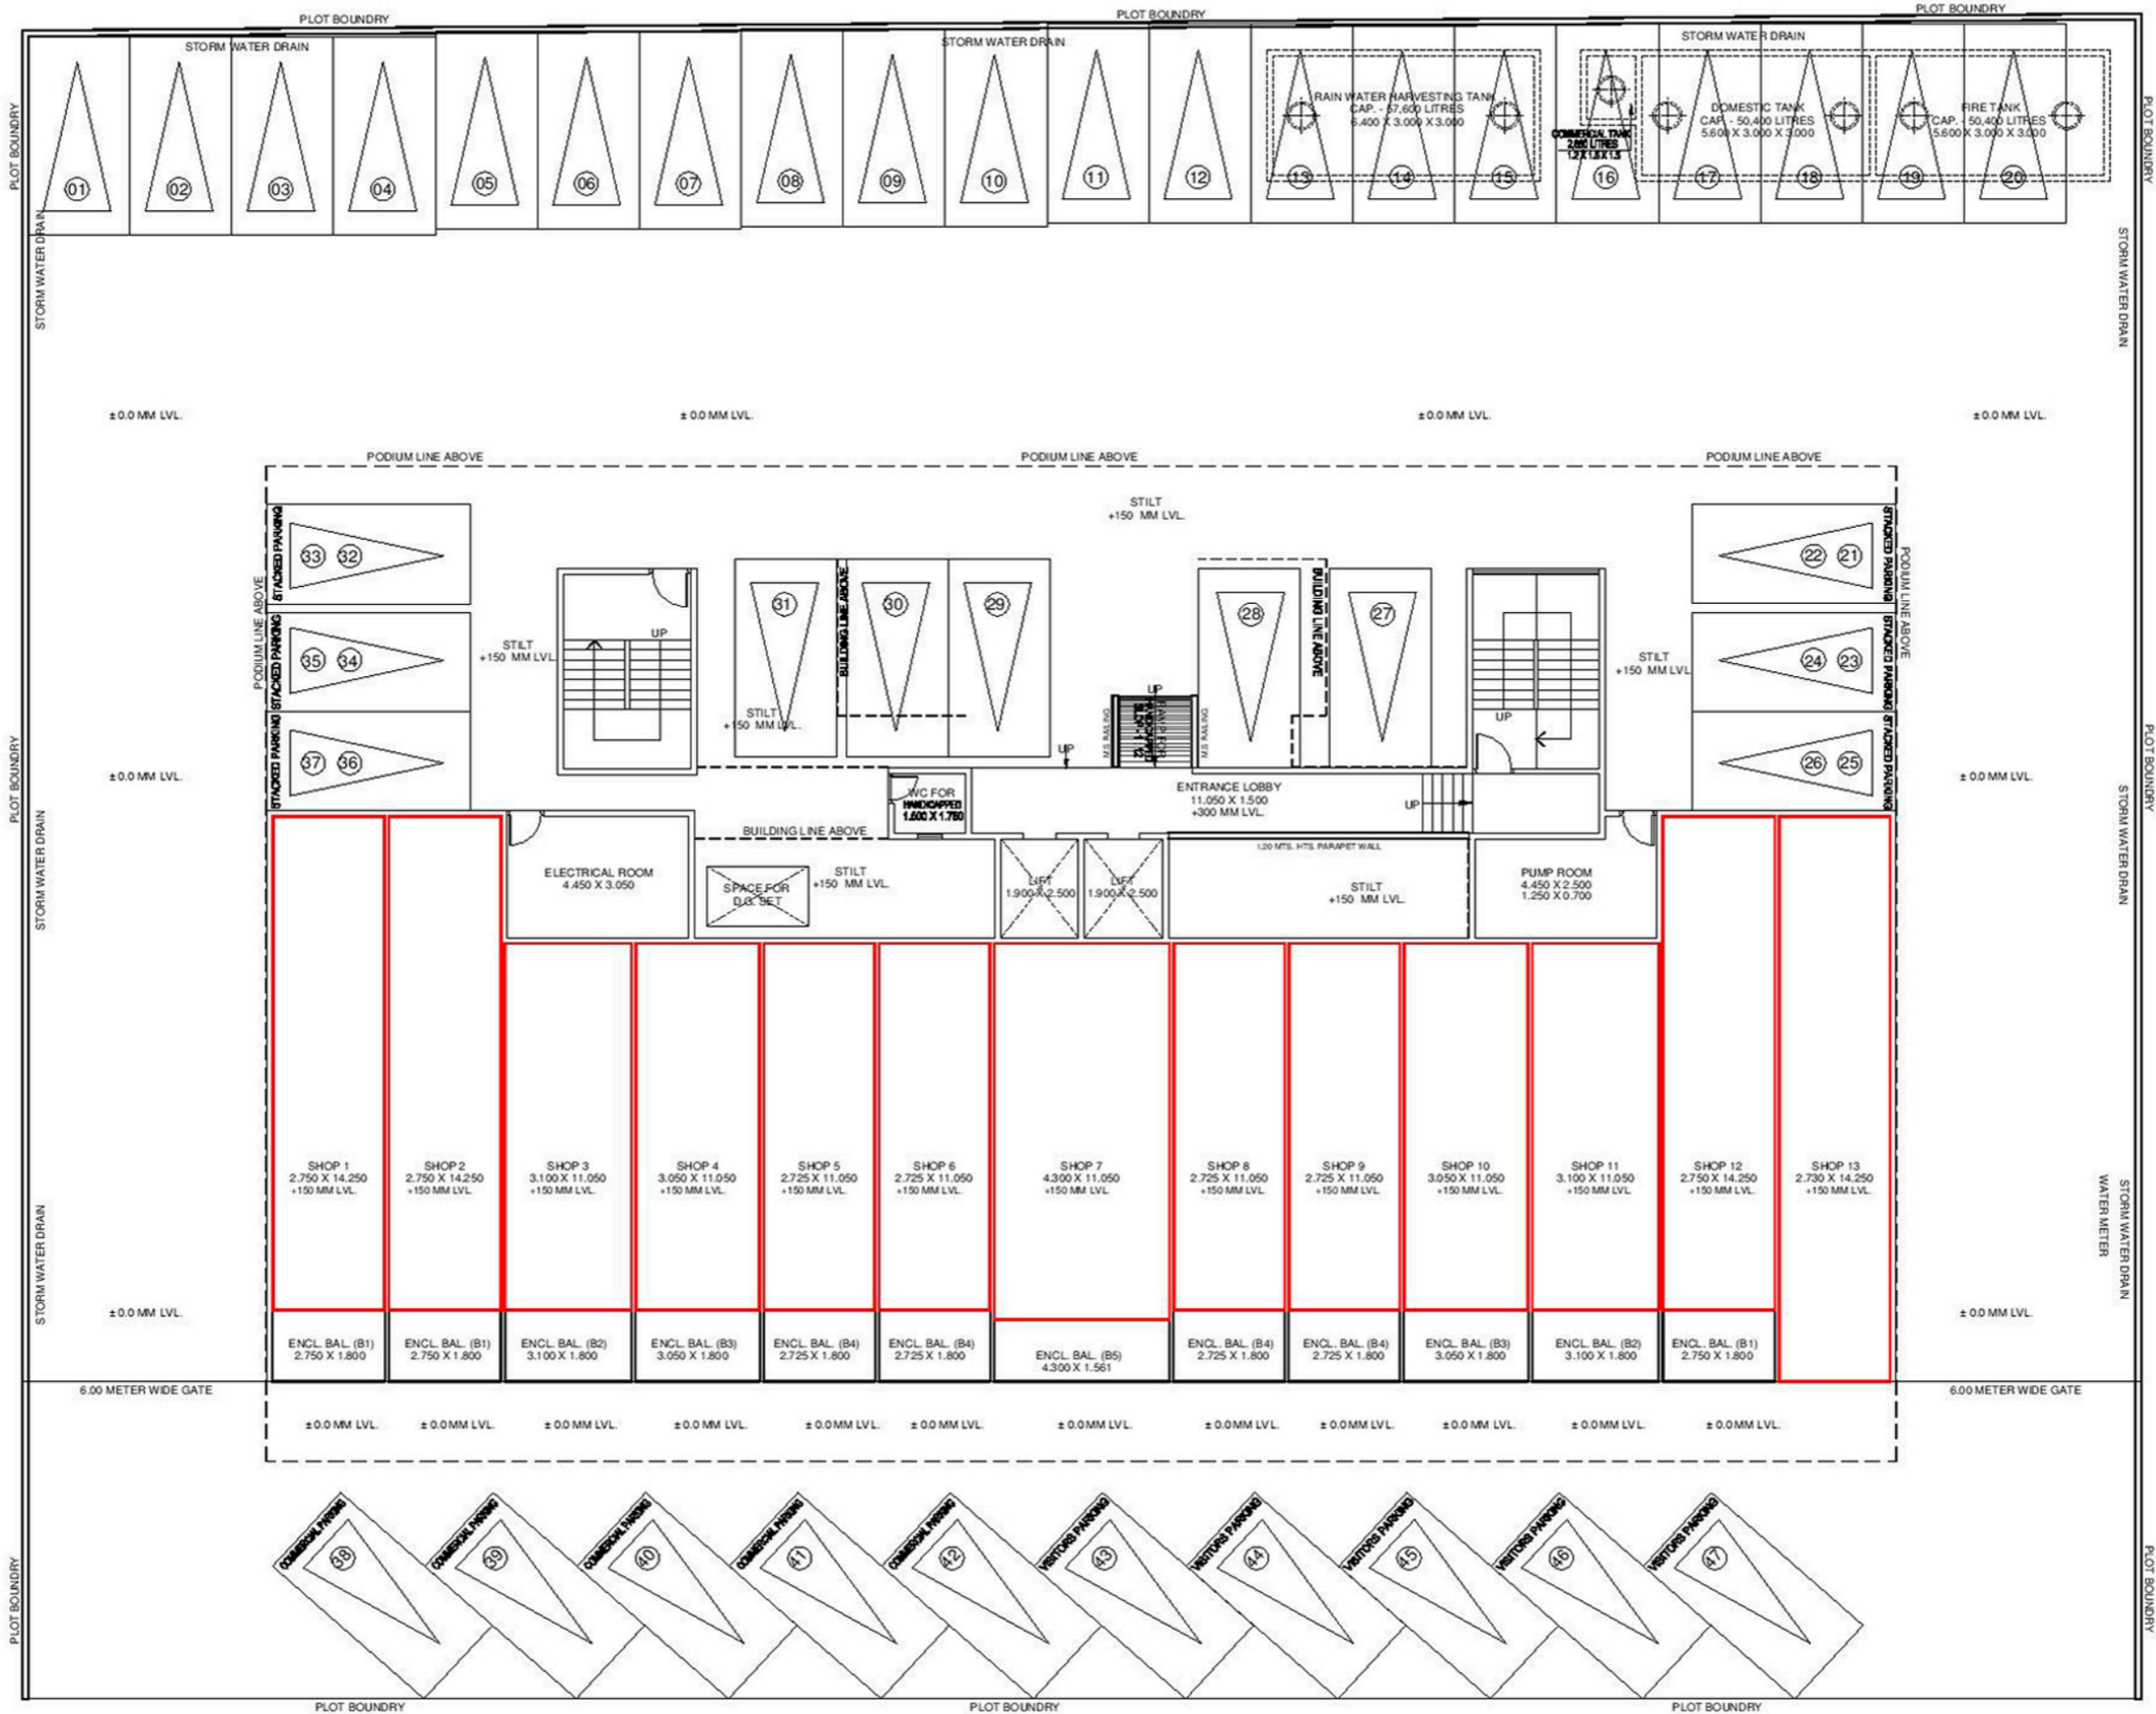

ANS WORLDS LEVI'S NIK

ROBERT ADGAR BLO

LEVI'S BONYS

PARIS
FOOTBALL

Particulars	Details
Living/Dining Flooring	Tiles
Bedrooms Flooring	Tiles
Wall Ceiling Finish	Oil Bound Distemper / Colour Wash
Toilets Wall Finish	Tiles up to 5' Oil Bound Distemper / Colour Wash
Toilets Flooring	Tiles
Kitchen Flooring	Tiles
Platform	Marble
Kitchen Wall Finish	Tiles up to 2 feet high above Marble counter & Oil bound distemper / Colour Wash in balance area
Others	Single Bowl Stainless Steel Sink
Balcony Flooring	Tiles
Window	MS Z-Section & Glass / Alu Steel & Glass
Door Frame / Doors	Hardwood / M.S / Fiber Door frames with Flush Door / Skin Door / Fiber Door
Common Area Flooring	Marble / Pavers
Lift-Lobby	Marble / Tiles
Chinaware	Standard Fitting
C.P Fittings	Standard Fitting
Electrical	ISI marked products for wiring, switches and Circuits
Security	Gated Complex

ISOMETRIC VIEW 3 BHK FLAT

ISOMETRIC VIEW 2 BHK FLAT

7TH & 9TH FLOOR PLAN
 SCALE - 1:100
 NORTH

← 30.00 METER WIDE ROAD →

GROUND FLOOR PLAN
SCALE - 1:100 NORTH

Proposed Airport