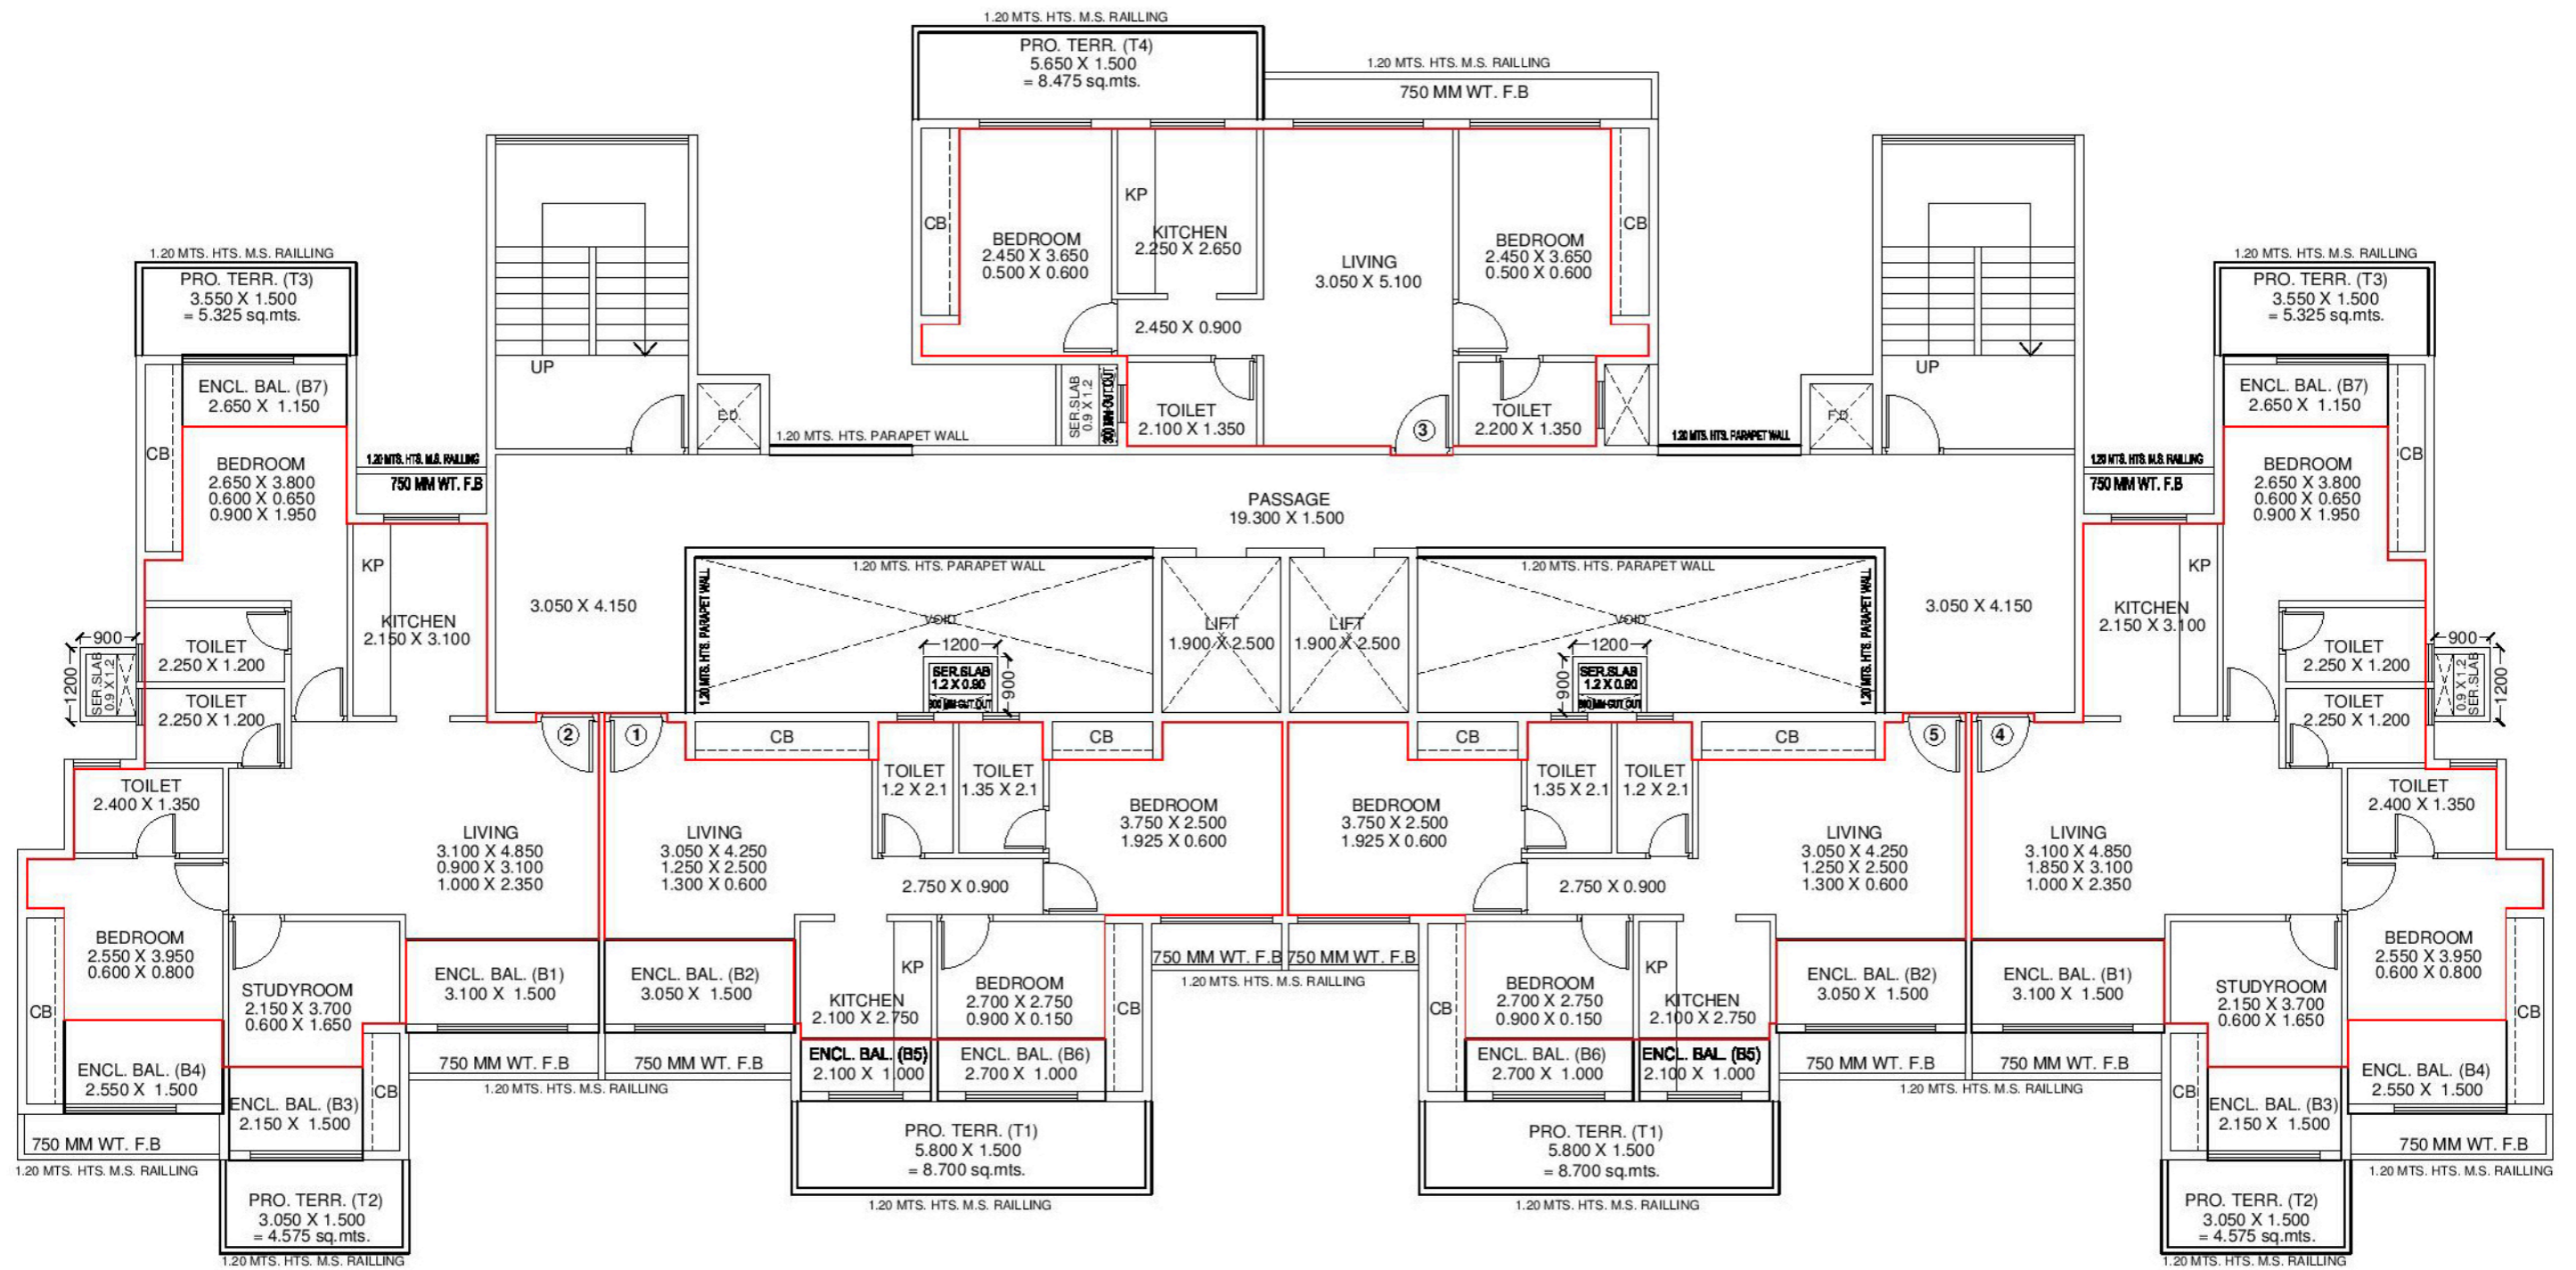

ANS WORLDS LEVI'S NIK

ROBERT ADGAR BLO

LEVI'S BONYS

PARIS
FOOTBALL

Particulars	Details
Living/Dining Flooring	Tiles
Bedrooms Flooring	Tiles
Wall Ceiling Finish	Oil Bound Distemper / Colour Wash
Toilets Wall Finish	Tiles up to 5' Oil Bound Distemper / Colour Wash
Toilets Flooring	Tiles
Kitchen Flooring	Tiles
Platform	Marble
Kitchen Wall Finish	Tiles up to 2 feet high above Marble counter & Oil bound distemper / Colour Wash in balance area
Others	Single Bowl Stainless Steel Sink
Balcony Flooring	Tiles
Window	MS Z-Section & Glass / Alu Steel & Glass
Door Frame / Doors	Hardwood / M.S / Fiber Door frames with Flush Door / Skin Door / Fiber Door
Common Area Flooring	Marble / Pavers
Lift-Lobby	Marble / Tiles
Chinaware	Standard Fitting
C.P Fittings	Standard Fitting
Electrical	ISI marked products for wiring, switches and Circuits
Security	Gated Complex

ISOMETRIC VIEW 3 BHK FLAT

ISOMETRIC VIEW 2 BHK FLAT

7TH & 9TH FLOOR PLAN
 SCALE - 1:100
 NORTH

← 30.00 METER WIDE ROAD →

GROUND FLOOR PLAN
SCALE - 1:100 NORTH

Proposed Airport