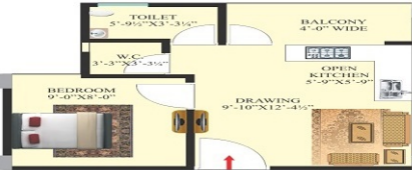

Particulars	Details
Living/Dining Flooring	Tiles
Bedrooms Flooring	Tiles
Wall Ceiling Finish	Oil Bound Distemper / Colour Wash
Toilets Wall Finish	Tiles up to 5' Oil Bound Distemper / Colour Wash
Toilets Flooring	Tiles
Kitchen Flooring	Tiles
Platform	Marble
Kitchen Wall Finish	Tiles up to 2 feet high above Marble counter & Oil bound distemper / Colour Wash in balance area
Others	Single Bowl Stainless Steel Sink
Balcony Flooring	Tiles
Window	MS Z-Section & Glass / Alu Steel & Glass
Door Frame / Doors	Hardwood / M.S / Fiber Door frames with Flush Door / Skin Door / Fiber Door
Common Area Flooring	Marble / Pavers
Lift Lobby	Marble / Tiles
Chinaware	Standard Fitting
C.P Fittings	Standard Fitting
Electrical	ISI marked products for wiring, switches and Circuits
Security	Gated Complex

ENTRY

LIG (2 BHK) 550 Sq.Ft.

Site:
Near Vaishali Nagar,
Sirsi Road, Jaipur.

SQUARE
Interactive Pvt. Ltd.

पार्थ

पार्थ

Square
Interactive Pvt. Ltd.