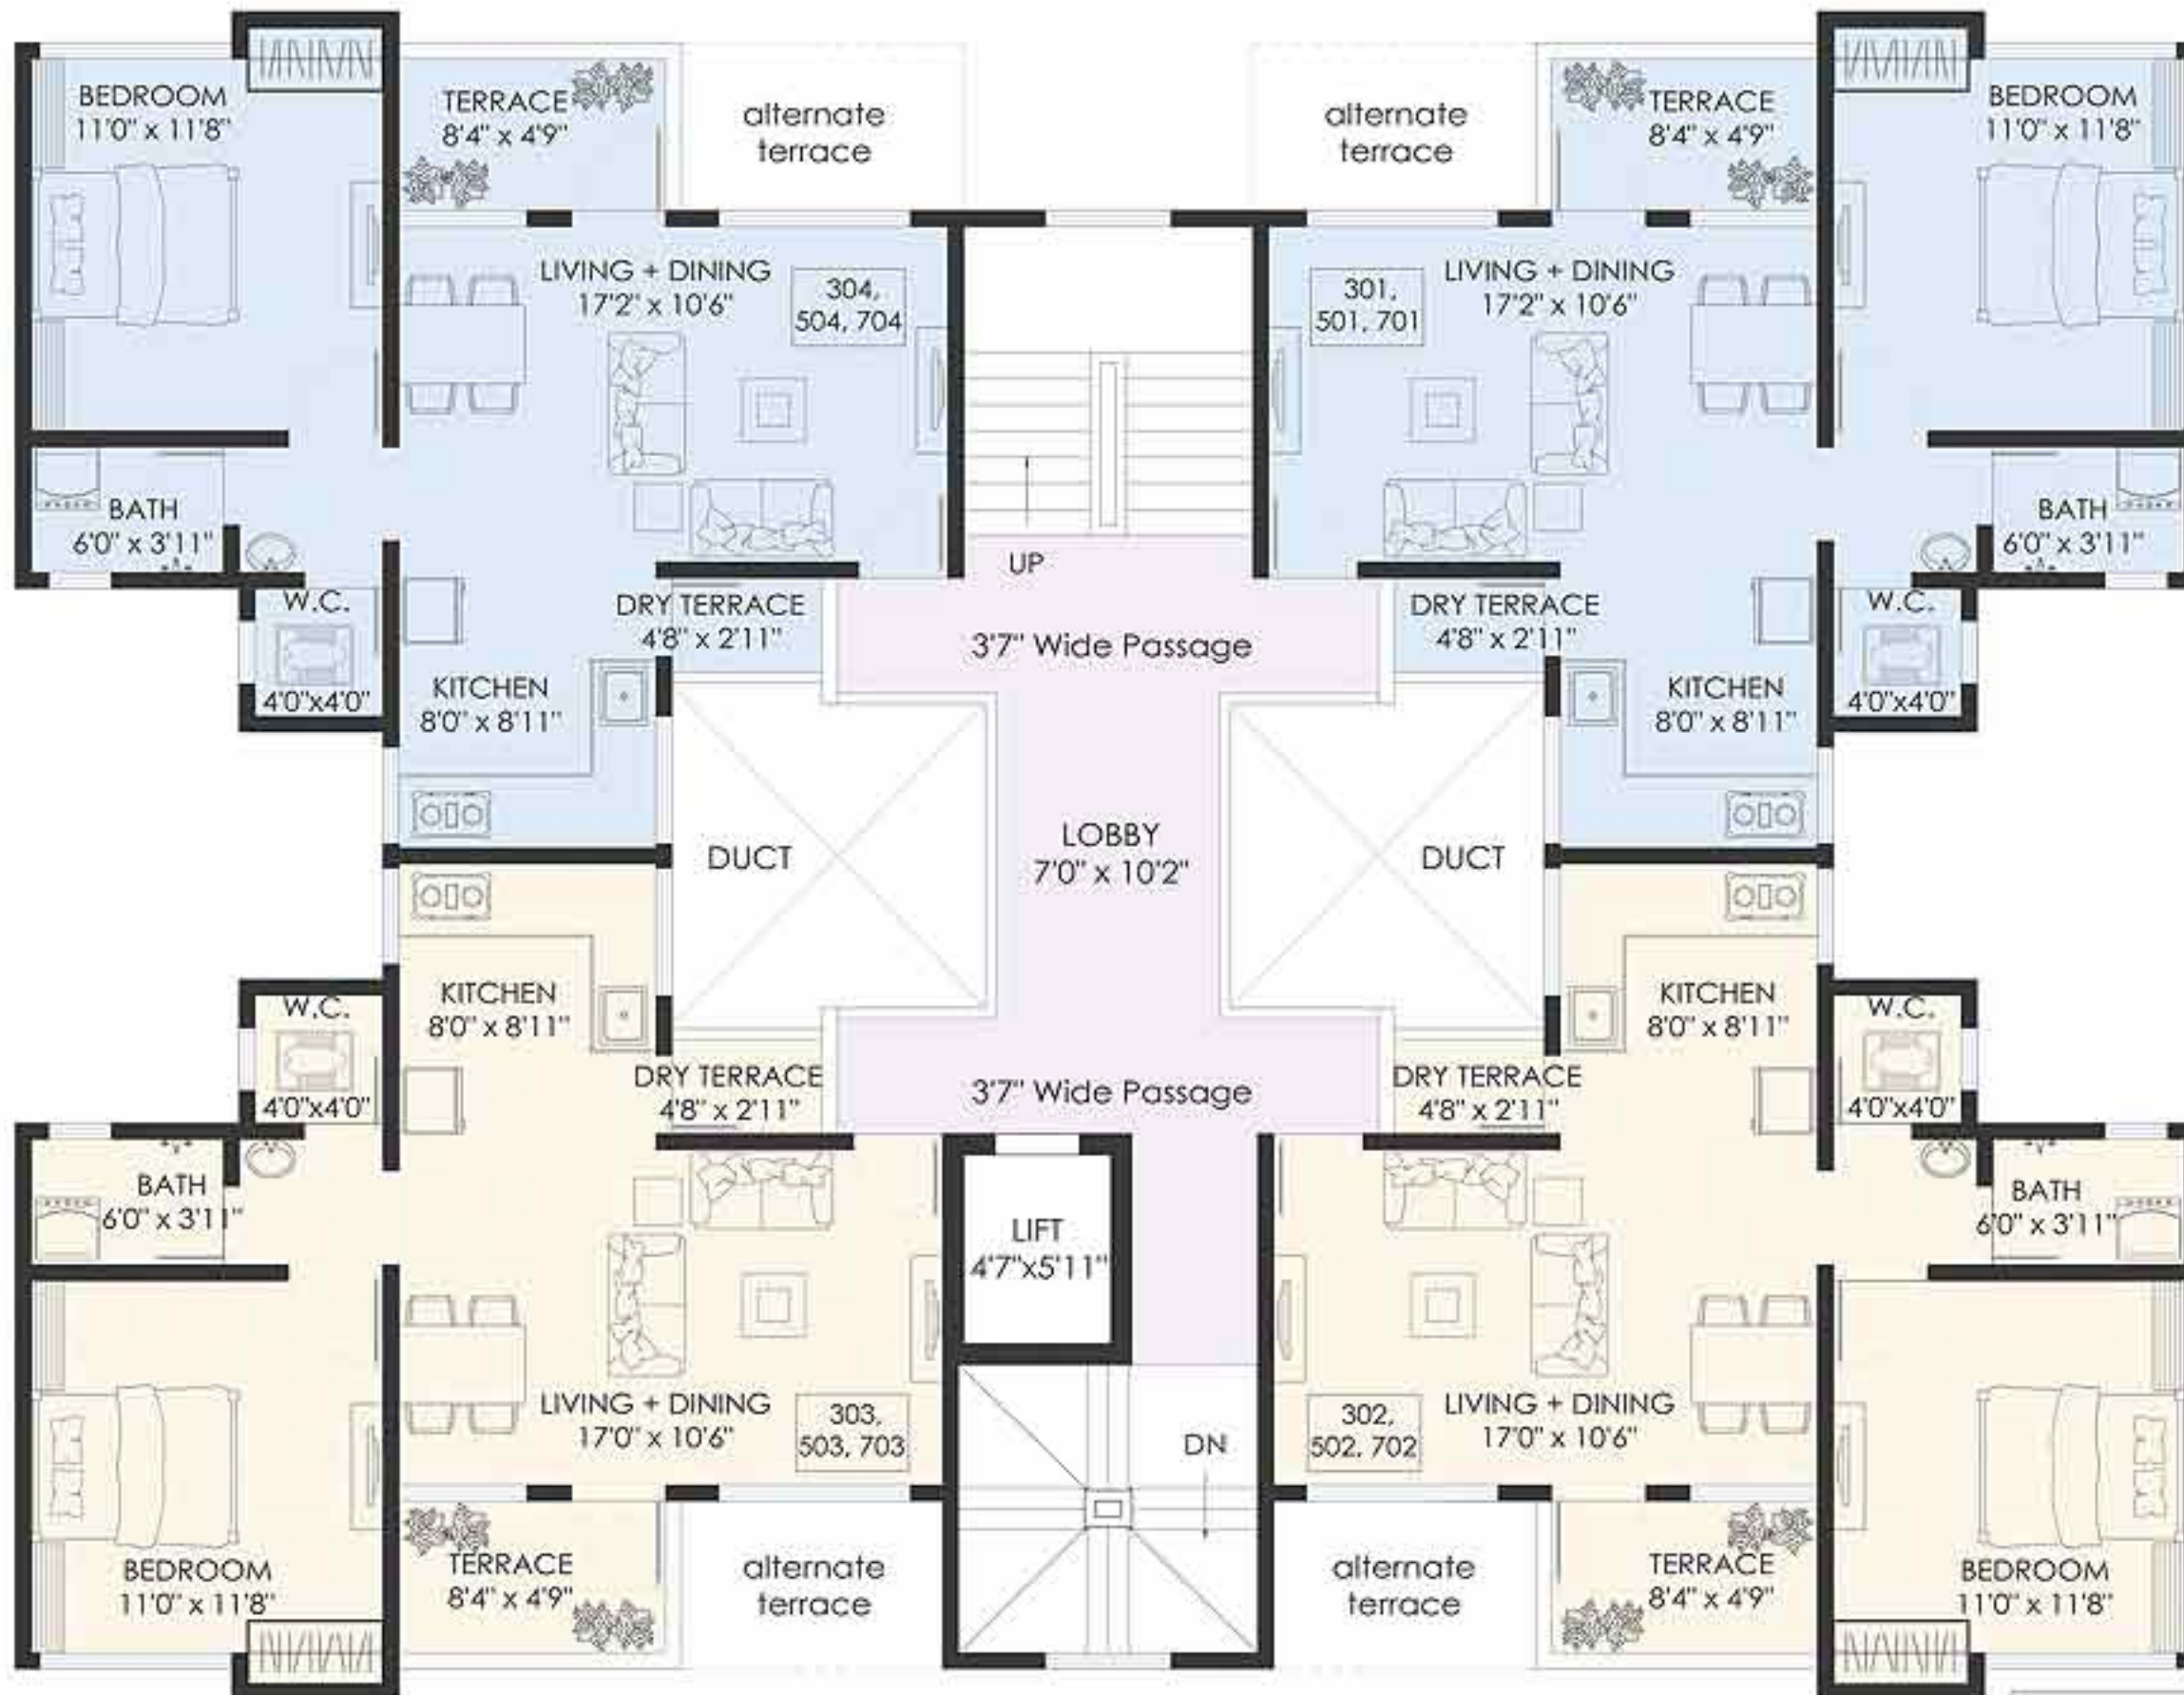

A & B wing

Particulars	Details
Living/Dining Flooring	Tiles
Bedrooms Flooring	Tiles
Wall Ceiling Finish	Oil Bound Distemper / Colour Wash
Toilets Wall Finish	Tiles up to 5' Oil Bound Distemper / Colour Wash
Toilets Flooring	Tiles
Kitchen Flooring	Tiles
Platform	Marble
Kitchen Wall Finish	Tiles up to 2 feet high above Marble counter & Oil bound distemper / Colour Wash in balance area
Others	Single Bowl Stainless Steel Sink
Balcony Flooring	Tiles
Window	MS Z-Section & Glass / Alu Steel & Glass
Door Frame / Doors	Hardwood / M.S / Fiber Door frames with Flush Door / Skin Door / Fiber Door
Common Area Flooring	Marble / Pavers
Lift Lobby	Marble / Tiles
Chinaware	Standard Fitting
C.P Fittings	Standard Fitting
Electrical	ISI marked products for wiring, switches and Circuits
Security	Gated Complex

1BHK APARTMENT

LEGEND

- Ⓐ Entrance
- Ⓑ Living Room
- Ⓒ Terrace
- Ⓓ Kitchen
- Ⓔ Dry Terrace
- Ⓕ Toilet
- Ⓖ Bathroom
- Ⓗ Bedroom

PROJECT LAYOUT

PROJECT DETAILS		
WINGS	TYPE	FLATS
A & B PER WING (2P + 7 FLOOR)	1 BHK	28
C & D PER WING (P + 7 FLOOR)	1 BHK	28
TOTAL (A+B+C+D)		112
TOTAL NO. OF SHOP		32

**FIRST FLOOR PLAN
OF D WING**

**1ST FLOOR PLAN
CARPET AREA STATEMENT (IN SQ.FT.)**

FLAT NO	TYPE	CARPET AREA	ENCL. BALCONY	TERRACE	DRY TERRACE
101	1BHK	404	58	40	14
102	1BHK	407	97	40	14
103	1BHK	397	107	40	14
104	1BHK	394	68	40	14

TYPICAL EVEN FLOOR LAYOUT OF 'D' WING

EVEN FLOOR PLAN
2nd, 4th, 6th FLOOR LAYOUT
CARPET AREA STATEMENT (IN SQ.FT.)

FLAT NO.	TYPE	CARPET AREA	ENCL. BALCONY	TERRACE	DRY TERRACE
201.401.601	1BHK	403	58	40	-
202.402.602	1BHK	401	58	39	-
203.403.603	1BHK	391	68	39	-
204.404.604	1BHK	393	68	40	-