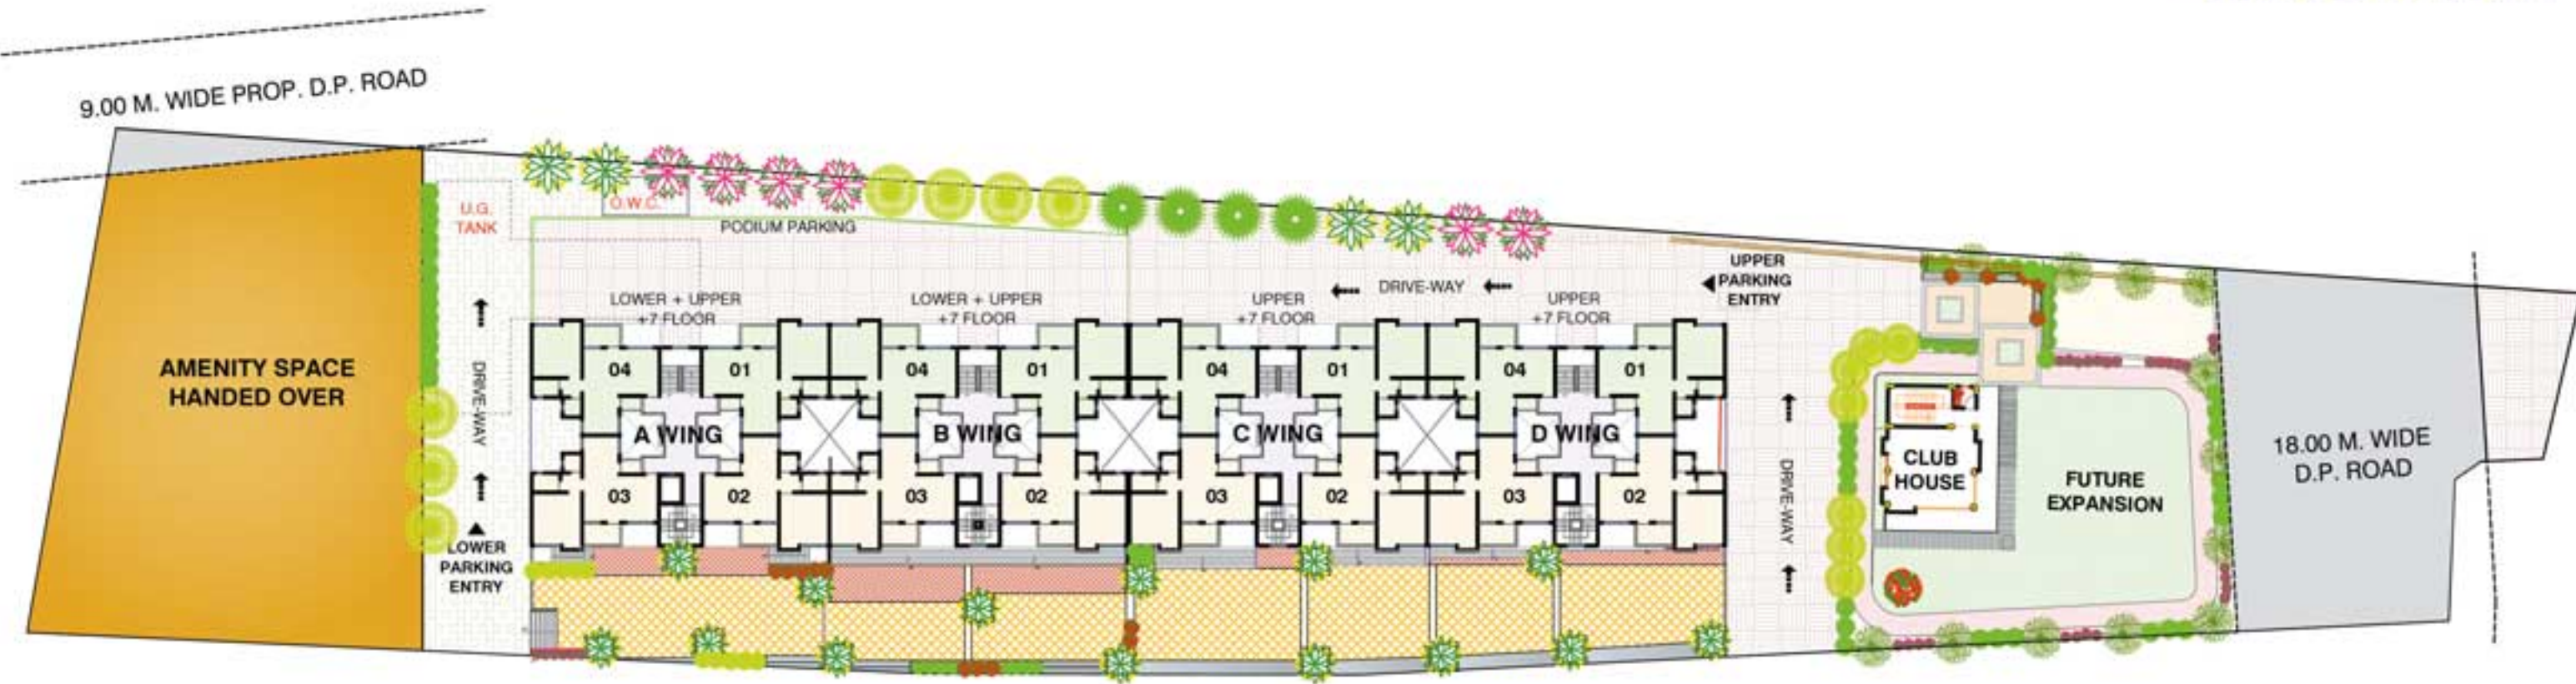

A & B wing

Particulars	Details
Living/Dining Flooring	Tiles
Bedrooms Flooring	Tiles
Wall Ceiling Finish	Oil Bound Distemper / Colour Wash
Toilets Wall Finish	Tiles up to 5' Oil Bound Distemper / Colour Wash
Toilets Flooring	Tiles
Kitchen Flooring	Tiles
Platform	Marble
Kitchen Wall Finish	Tiles up to 2 feet high above Marble counter & Oil bound distemper / Colour Wash in balance area
Others	Single Bowl Stainless Steel Sink
Balcony Flooring	Tiles
Window	MS Z-Section & Glass / Alu Steel & Glass
Door Frame / Doors	Hardwood / M.S / Fiber Door frames with Flush Door / Skin Door / Fiber Door
Common Area Flooring	Marble / Pavers
Lift Lobby	Marble / Tiles
Chinaware	Standard Fitting
C.P Fittings	Standard Fitting
Electrical	ISI marked products for wiring, switches and Circuits
Security	Gated Complex

1BHK APARTMENT

LEGEND

- Ⓐ Entrance
- Ⓑ Living Room
- Ⓒ Terrace
- Ⓓ Kitchen
- Ⓔ Dry Terrace
- Ⓕ Toilet
- Ⓖ Bathroom
- Ⓗ Bedroom

PROJECT LAYOUT

PROJECT DETAILS		
WINGS	TYPE	FLATS
A & B PER WING (2P + 7 FLOOR)	1 BHK	28
C & D PER WING (P + 7 FLOOR)	1 BHK	28
TOTAL (A+B+C+D)		112
TOTAL NO. OF SHOP		32

TYPICAL EVEN FLOOR LAYOUT OF 'D' WING

EVEN FLOOR PLAN
2nd, 4th, 6th FLOOR LAYOUT
CARPET AREA STATEMENT (IN SQ.FT.)

FLAT NO.	TYPE	CARPET AREA	ENCL. BALCONY	TERRACE	DRY TERRACE
201.401.601	1BHK	403	58	40	-
202.402.602	1BHK	401	58	39	-
203.403.603	1BHK	391	68	39	-
204.404.604	1BHK	393	68	40	-

**TYPICAL ODD FLOOR LAYOUT
OF 'D' WING**

ODD FLOOR PLAN
3rd, 5th, 7th FLOOR LAYOUT
CARPET AREA STATEMENT IN SQ.FT.

FLAT NO.	TYPE	CARPET AREA	ENCL. BALCONY	TERRACE	DRY TERRACE
301,501,701	1BHK	404	58	40	14
302,502,702	1BHK	402	58	40	14
303,503,703	1BHK	392	68	40	14
304,504,704	1BHK	394	68	40	14