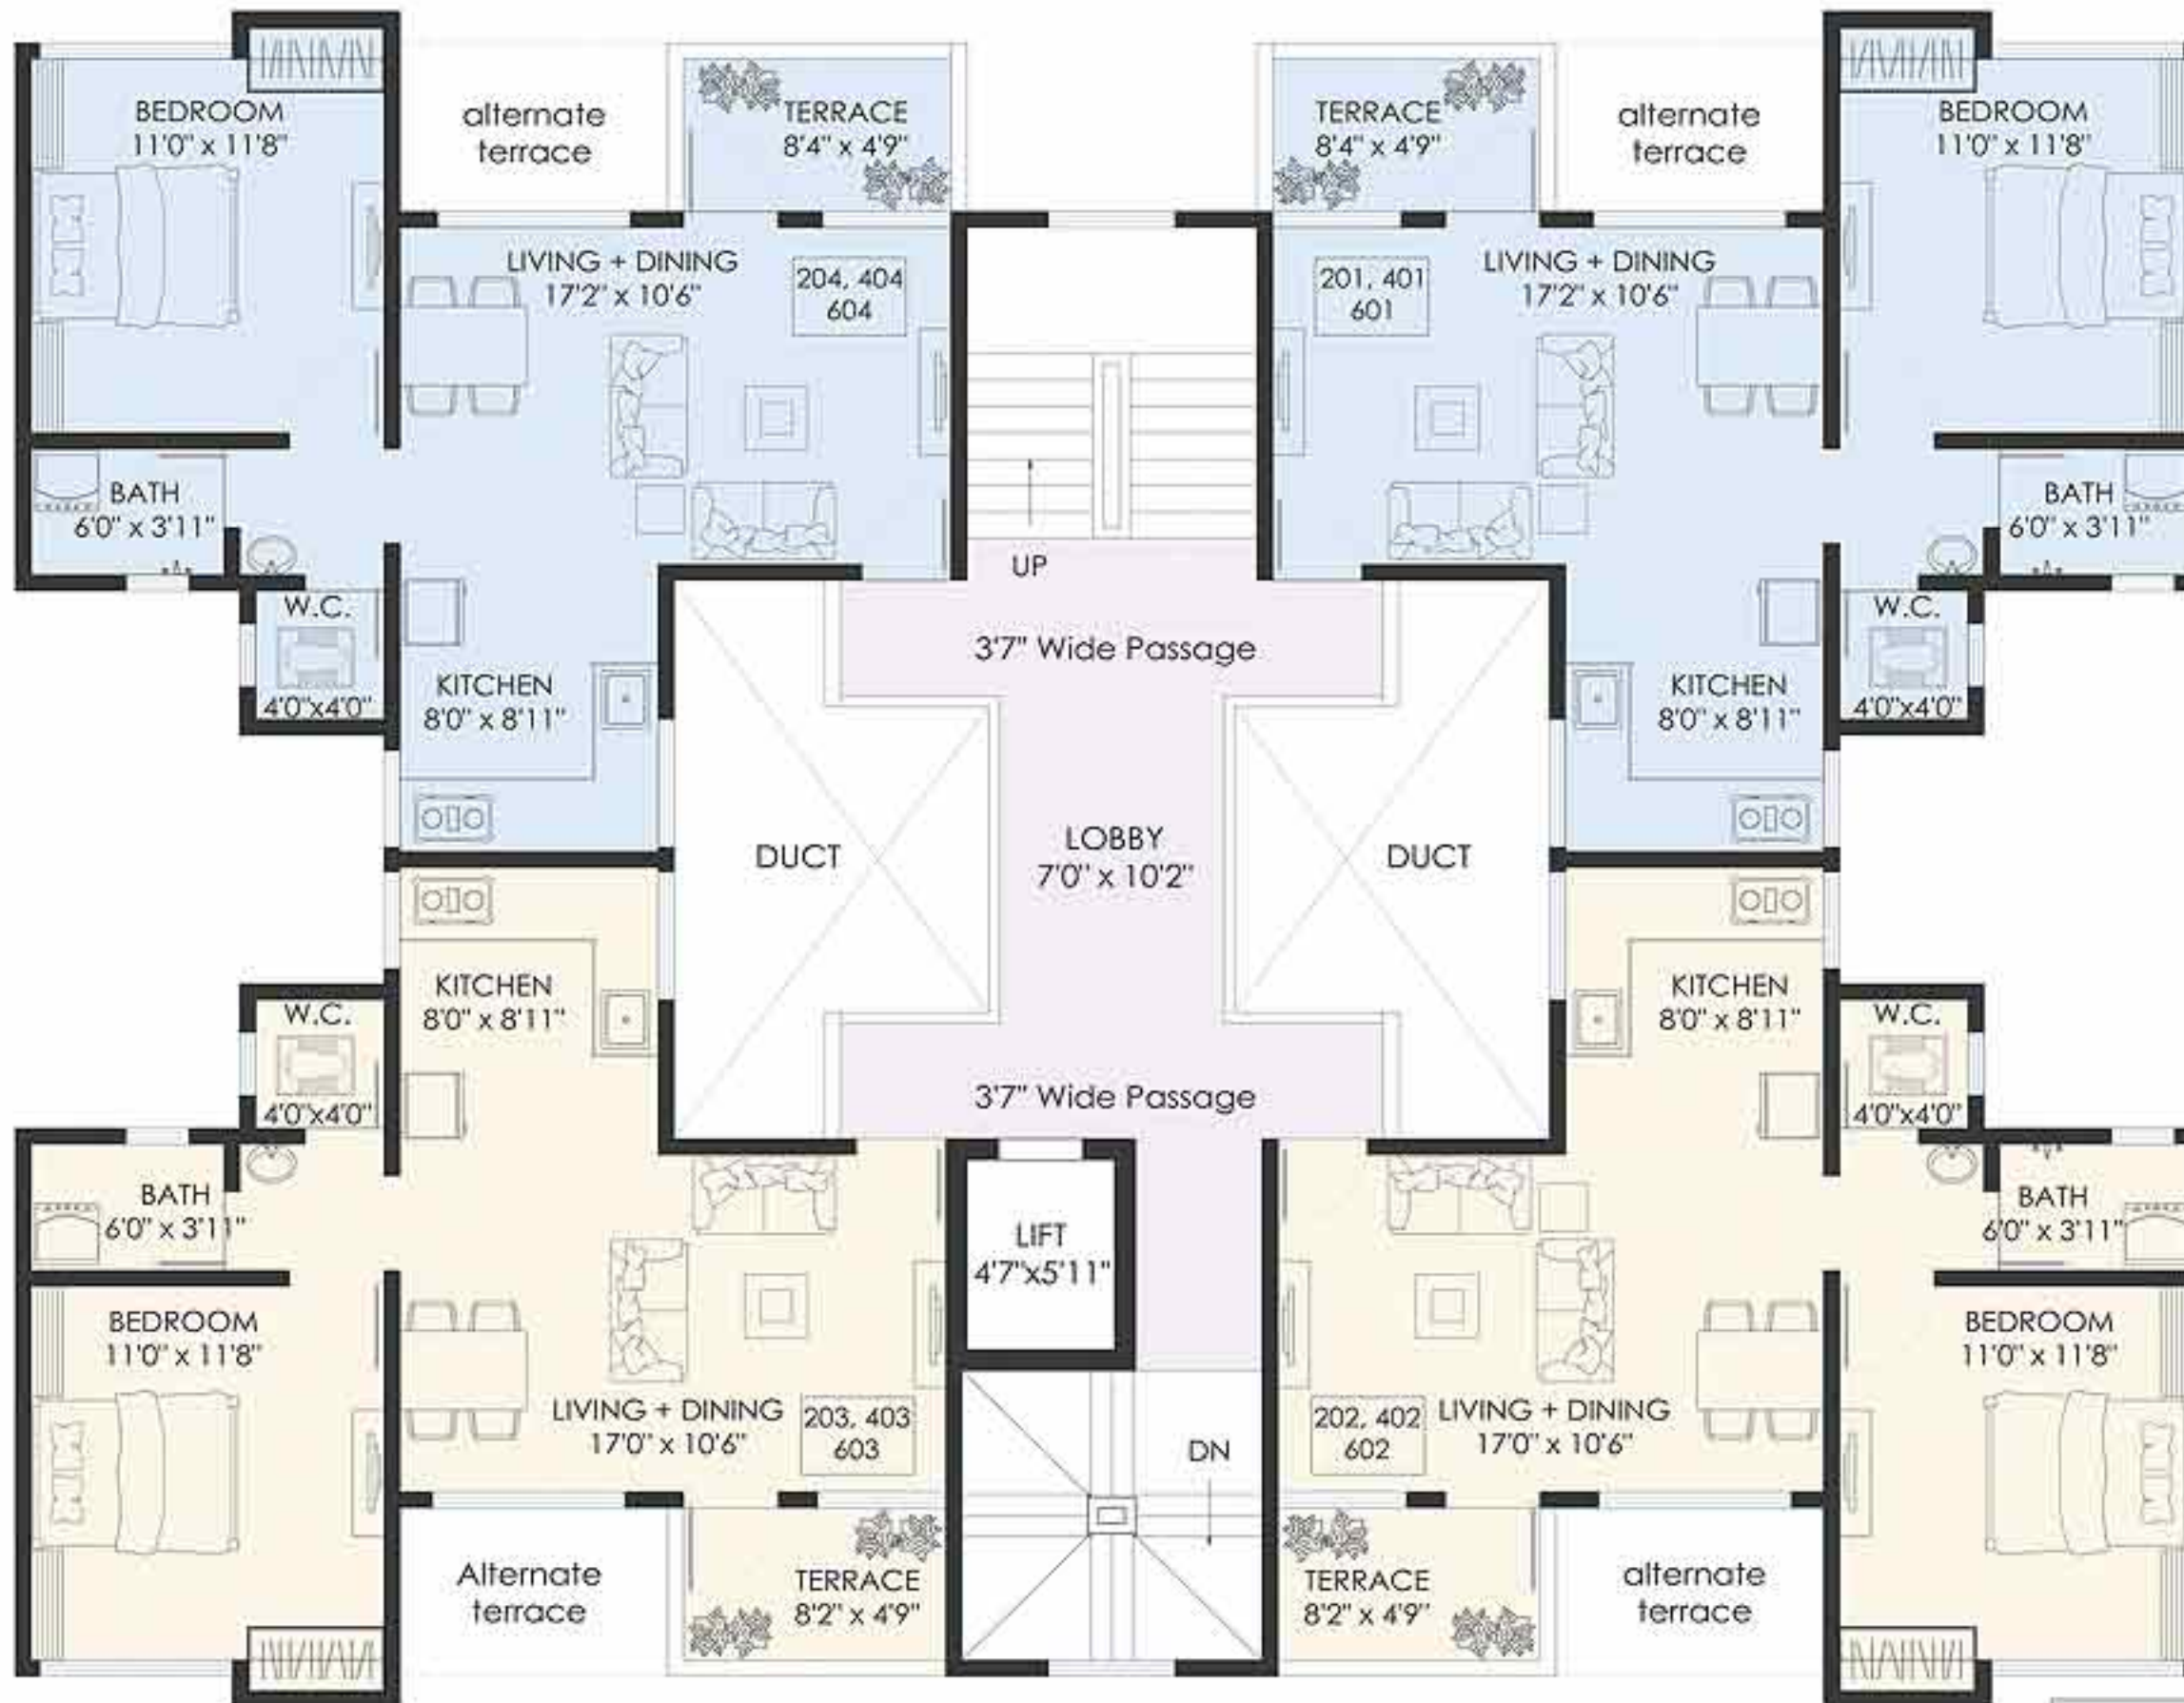

A & B wing

Particulars	Details
Living/Dining Flooring	Tiles
Bedrooms Flooring	Tiles
Wall Ceiling Finish	Oil Bound Distemper / Colour Wash
Toilets Wall Finish	Tiles up to 5' Oil Bound Distemper / Colour Wash
Toilets Flooring	Tiles
Kitchen Flooring	Tiles
Platform	Marble
Kitchen Wall Finish	Tiles up to 2 feet high above Marble counter & Oil bound distemper / Colour Wash in balance area
Others	Single Bowl Stainless Steel Sink
Balcony Flooring	Tiles
Window	MS Z-Section & Glass / Alu Steel & Glass
Door Frame / Doors	Hardwood / M.S / Fiber Door frames with Flush Door / Skin Door / Fiber Door
Common Area Flooring	Marble / Pavers
Lift Lobby	Marble / Tiles
Chinaware	Standard Fitting
C.P Fittings	Standard Fitting
Electrical	ISI marked products for wiring, switches and Circuits
Security	Gated Complex

1BHK APARTMENT

LEGEND

- Ⓐ Entrance
- Ⓑ Living Room
- Ⓒ Terrace
- Ⓓ Kitchen
- Ⓔ Dry Terrace
- Ⓕ Toilet
- Ⓖ Bathroom
- Ⓗ Bedroom

PROJECT LAYOUT

PROJECT DETAILS		
WINGS	TYPE	FLATS
A & B PER WING (2P + 7 FLOOR)	1 BHK	28
C & D PER WING (P + 7 FLOOR)	1 BHK	28
TOTAL (A+B+C+D)		112
TOTAL NO. OF SHOP		32

**FIRST FLOOR PLAN
OF D WING**

**1ST FLOOR PLAN
CARPET AREA STATEMENT (IN SQ.FT.)**

FLAT NO	TYPE	CARPET AREA	ENCL. BALCONY	TERRACE	DRY TERRACE
101	1BHK	404	58	40	14
102	1BHK	407	97	40	14
103	1BHK	397	107	40	14
104	1BHK	394	68	40	14

TYPICAL EVEN FLOOR LAYOUT OF 'D' WING

EVEN FLOOR PLAN
2nd, 4th, 6th FLOOR LAYOUT
CARPET AREA STATEMENT (IN SQ.FT.)

FLAT NO.	TYPE	CARPET AREA	ENCL. BALCONY	TERRACE	DRY TERRACE
201.401.601	1BHK	403	58	40	-
202.402.602	1BHK	401	58	39	-
203.403.603	1BHK	391	68	39	-
204.404.604	1BHK	393	68	40	-