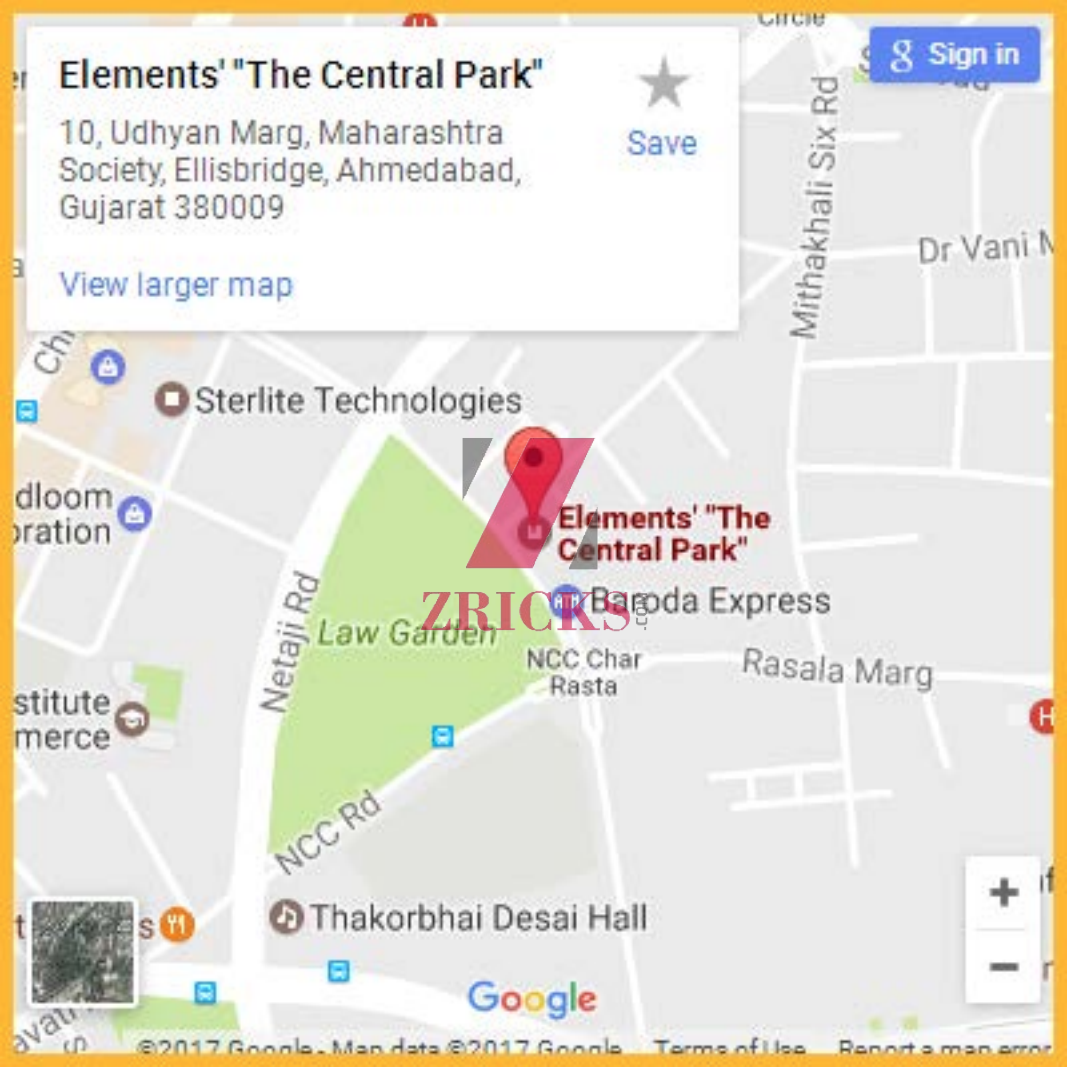

Elements' "The Central Park"

10, Udhyan Marg, Maharashtra
Society, Ellisbridge, Ahmedabad,
Gujarat 380009

★
Save

[View larger map](#)

ZBRICKS.COM

ZRICKS.COM