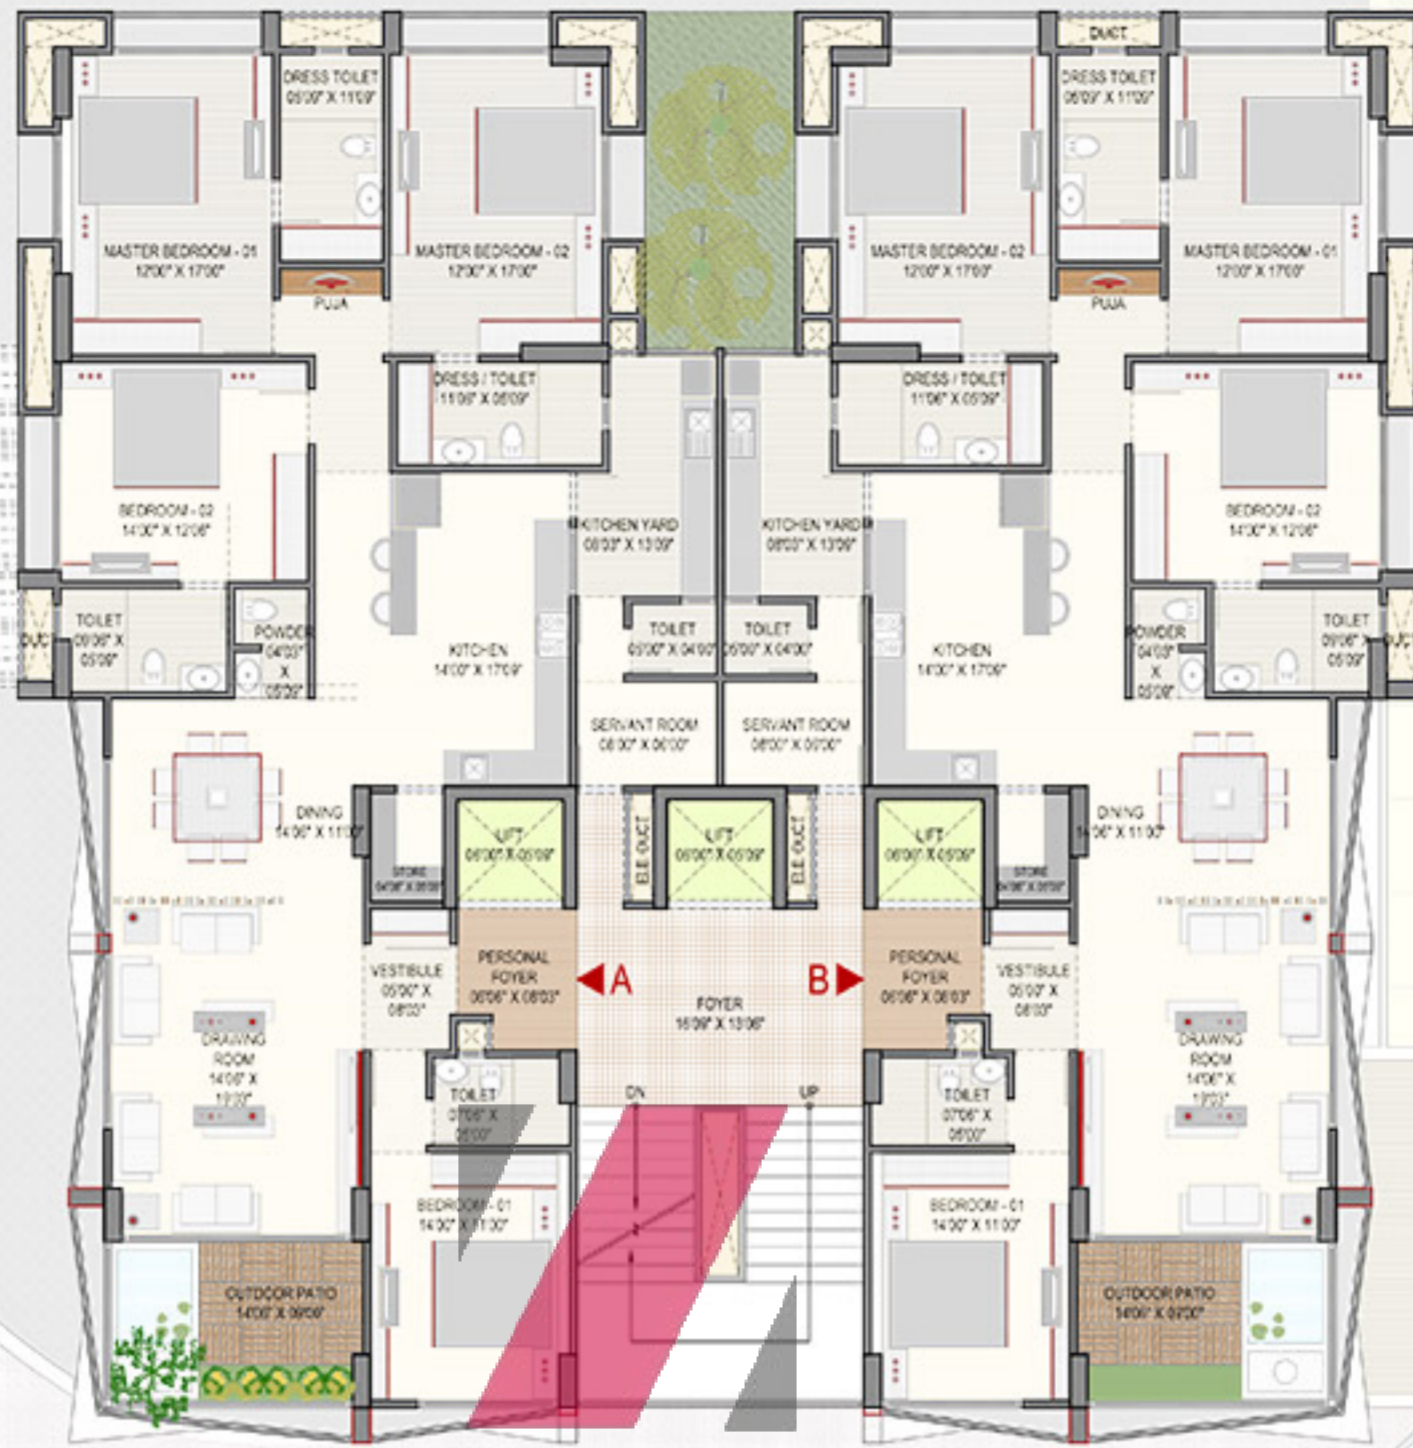

ZRICKS.COM

The Central Park

THE CENTRAL PARK

ZRICKS.COM

ZRICKS .CO

20' 00" WIDE T.P. ROAD

40' 00" WIDE T.P. ROAD

ZRICKS.COM

80' 00" WIDE T.P. ROAD

SITE LAYOUT

PROJECT CODE AR-****	DRAWING NO. PR-02
DRAWN BY CHRAG	SCALE N.T.S.
	DATE 09/02/2017

Ignitus Architectural Studio

50/4, L - COLONY,
NEAR NEHRUNAGAR CROSS ROAD,
NEHRUNAGAR, AHMEDABAD - 380 015
PH NO. +91 79 40192398
ignitus@studioignitus.com