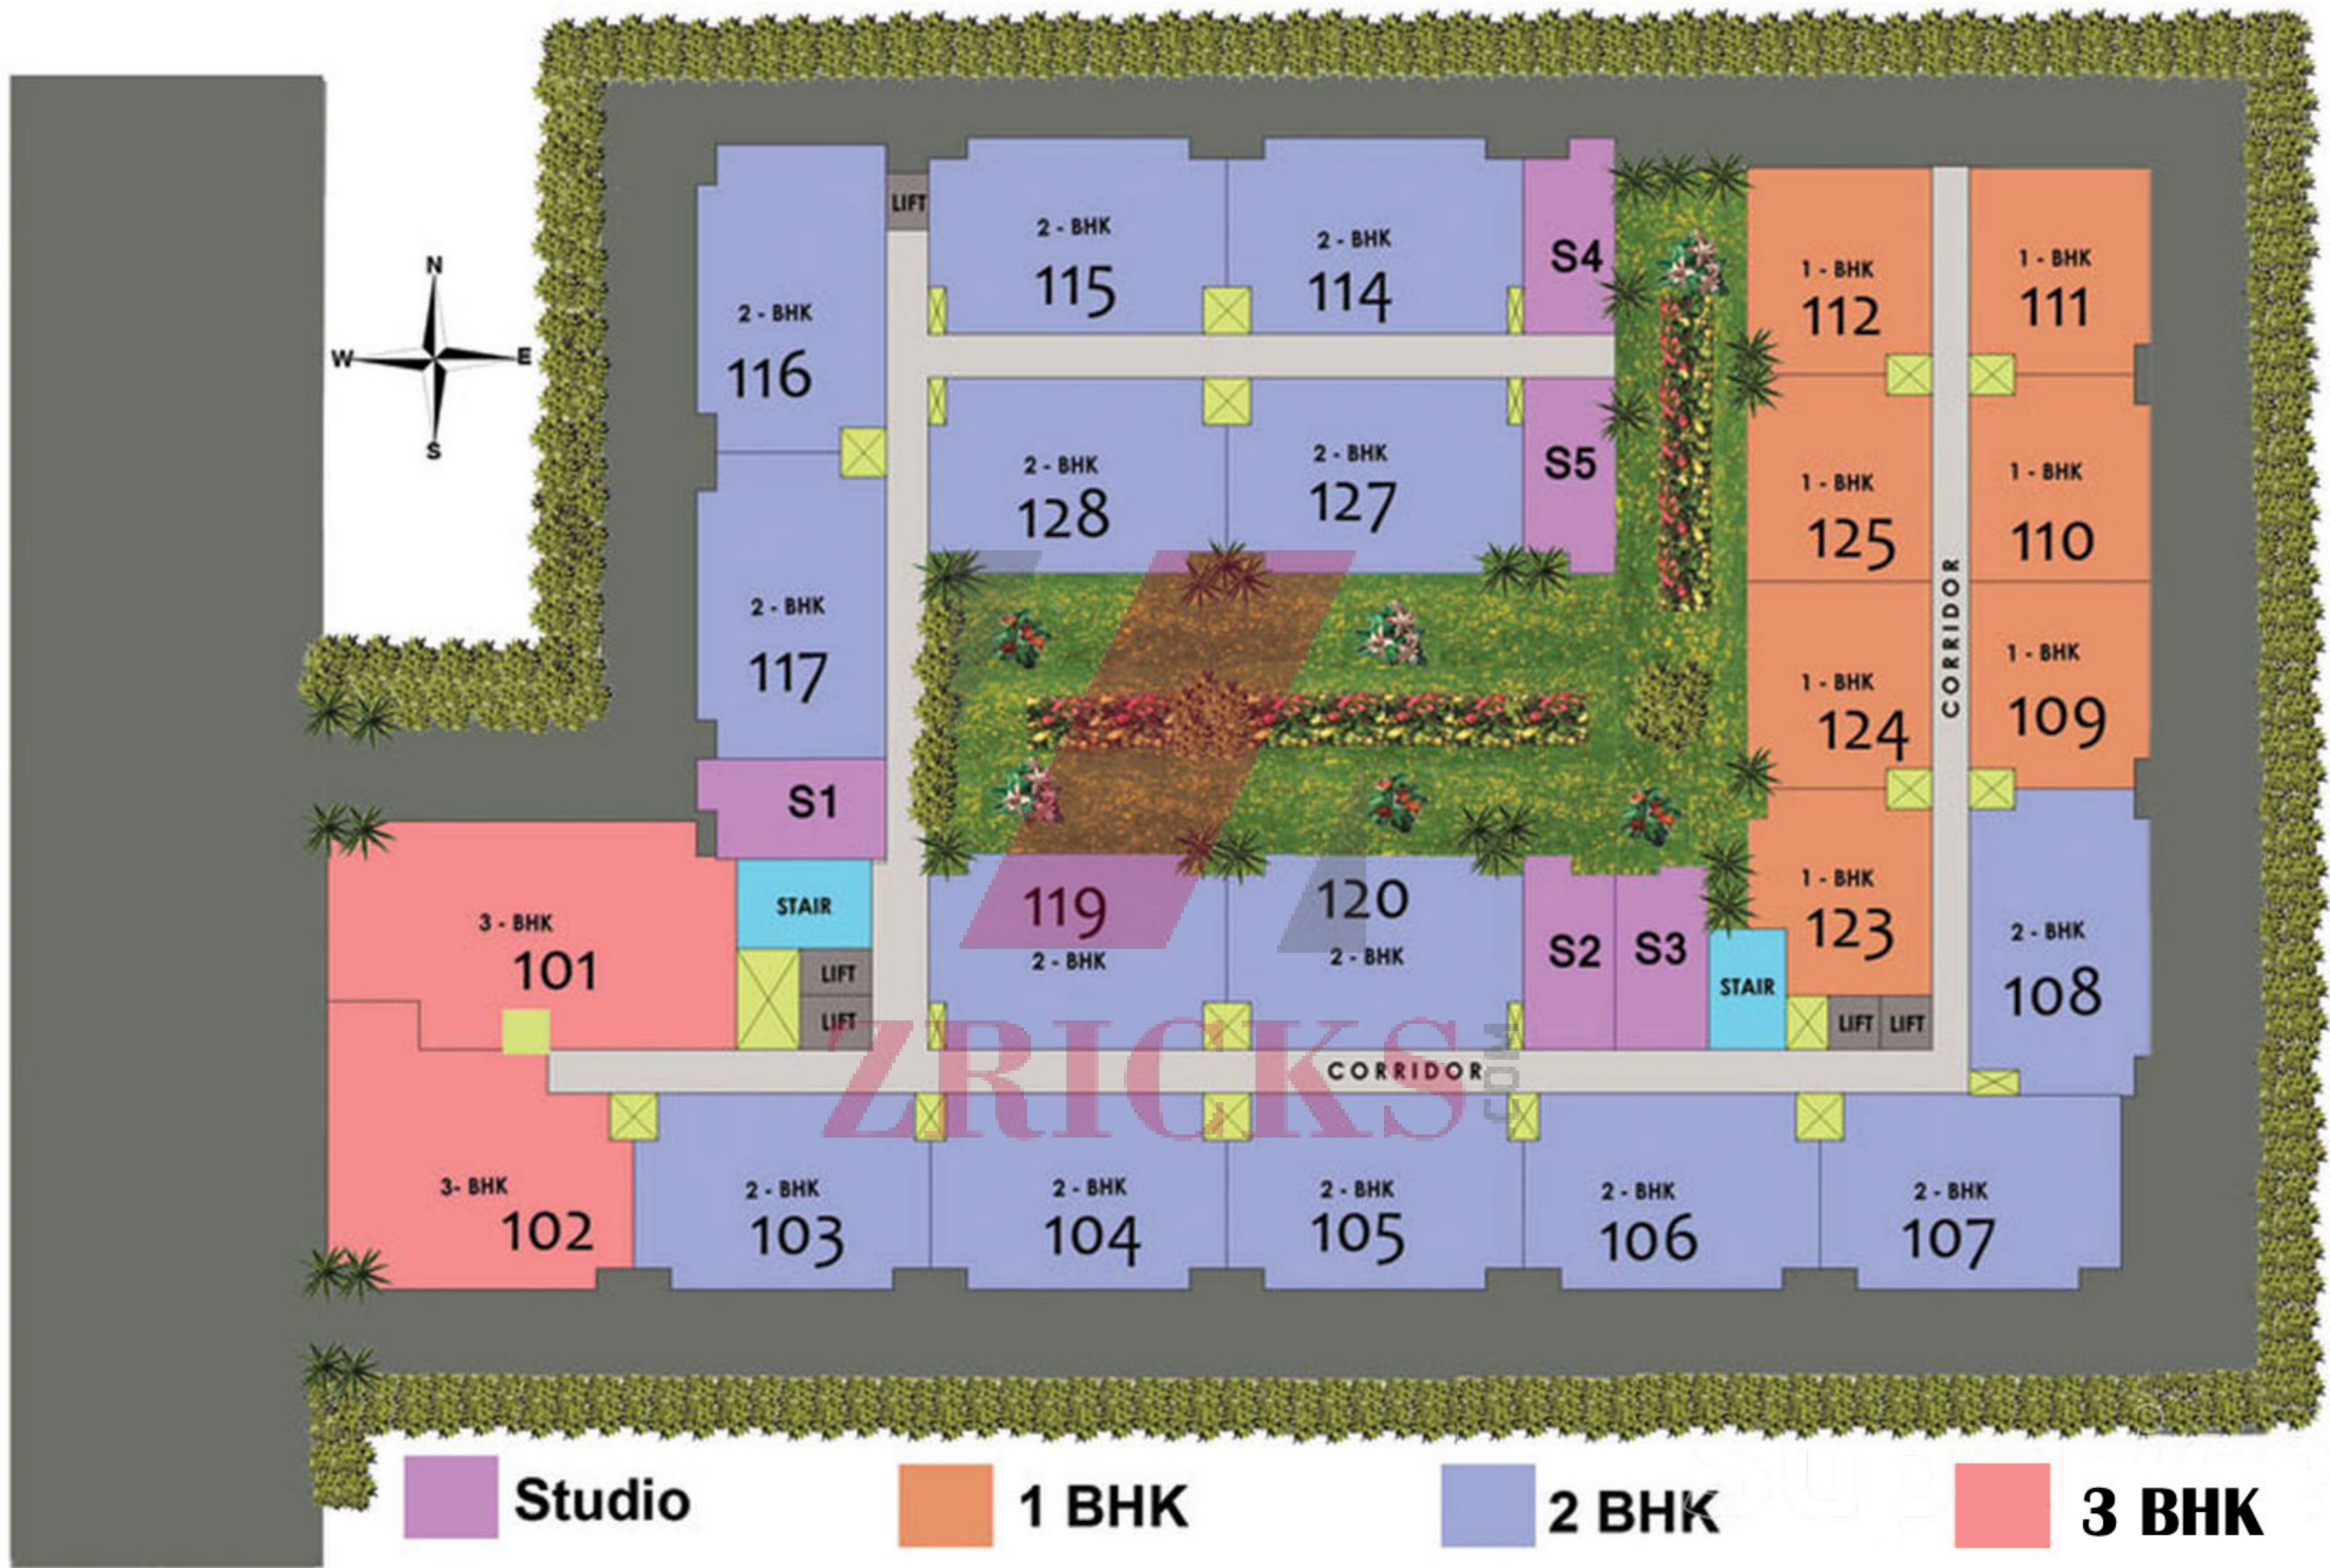

The Grand

1, 2 & 3 BHK

LUXURY APARTMENTS

@ SECTOR - 104, NOIDA

- Studio
- 1 BHK
- 2 BHK
- 3 BHK

The Grand

STUDIO - 1 Saleable Area 425 Sq.ft

Suprise

Studio Saleable Area 450 sq. ft.

1 BHK 660 sq.ft

2 BHK 995 sq.ft

3 BHK 1350 sq.ft

3 BHK 1495 sq.ft