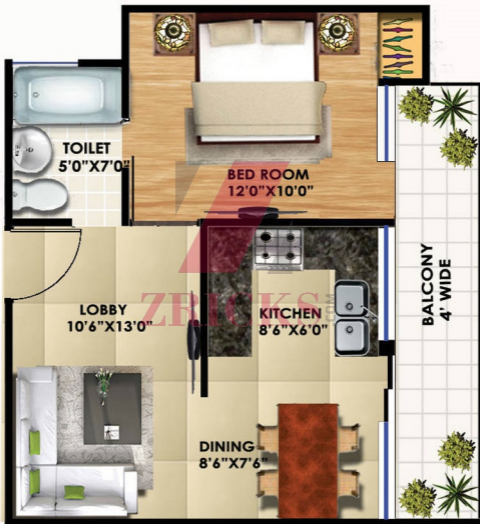

The Grand

1, 2 & 3 BHK

LUXURY APARTMENTS

@ SECTOR - 104, NOIDA

- Studio
- 1 BHK
- 2 BHK
- 3 BHK

The Grand

STUDIO - 1 Saleable Area 425 Sq.ft

Suprise

Studio Saleable Area 450 sq. ft.

1 BHK 660 sq.ft

2 BHK 995 sq.ft

3 BHK 1350 sq.ft

3 BHK 1495 sq.ft