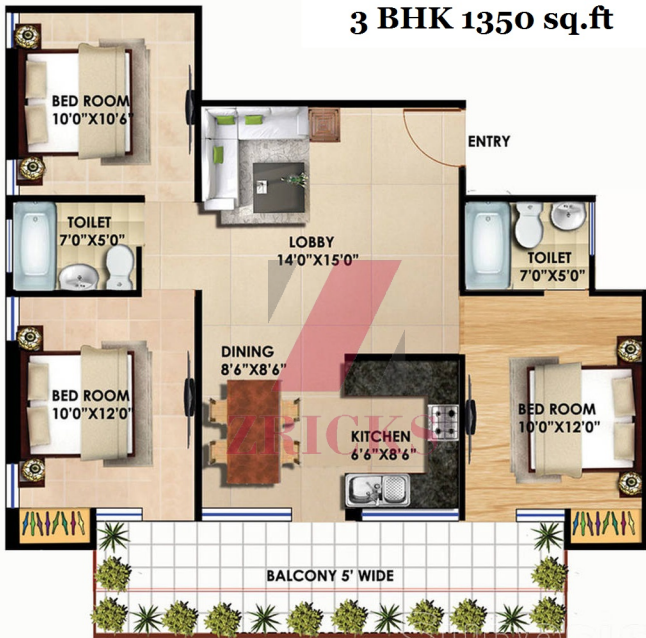

The Grand

1, 2 & 3 BHK

LUXURY APARTMENTS

@ SECTOR - 104, NOIDA

- Studio
- 1 BHK
- 2 BHK
- 3 BHK

The Grand

STUDIO - 1 Saleable Area 425 Sq.ft

Suprise

Studio Saleable Area 450 sq. ft.

1 BHK 660 sq.ft

2 BHK 995 sq.ft

3 BHK 1350 sq.ft

3 BHK 1495 sq.ft