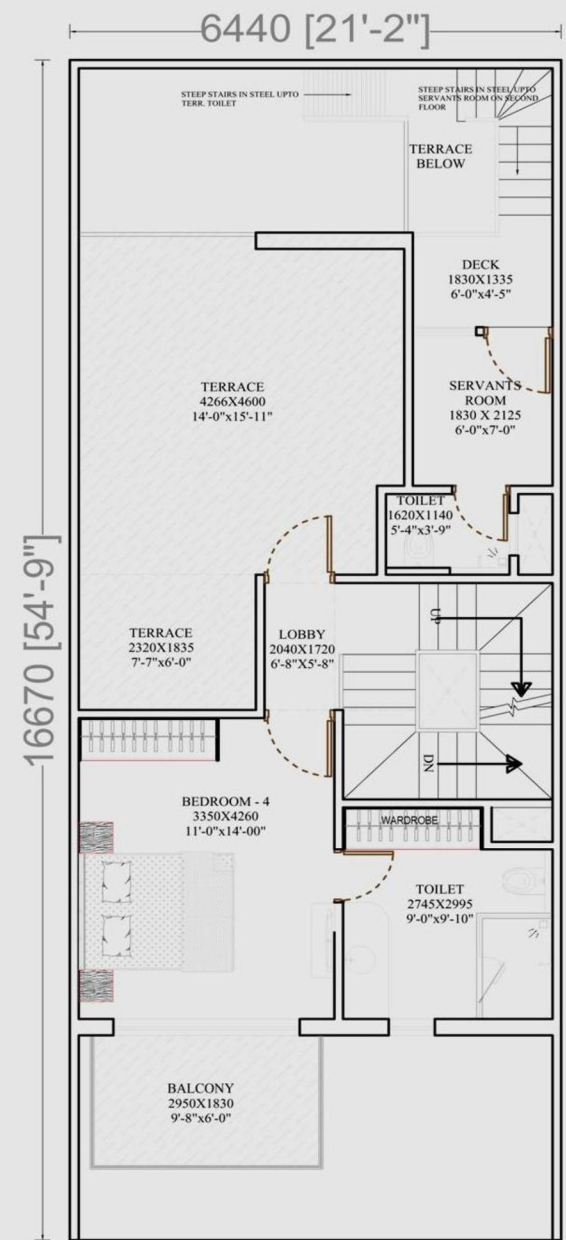

ZRICKS.COM

AARCITY FORESTE VILLA

1

- Located in **SPORTS CITY** (Gr. Noida)

2

- Meticulously designed by **Architect Hafeez Contractor**

3

- **128 sq.yd Villa**
- **2245 sqft** of Built-up Area (approx)

4

- Villas situated beside **9 Hole Golf Course**

5

- Located at **130m** wide Noida-Gr.Noida Road

6

- Near to upcoming **Metro Station**

Floor Plan

GROUND FLOOR

FIRST FLOOR

SECOND FLOOR

Location
Map