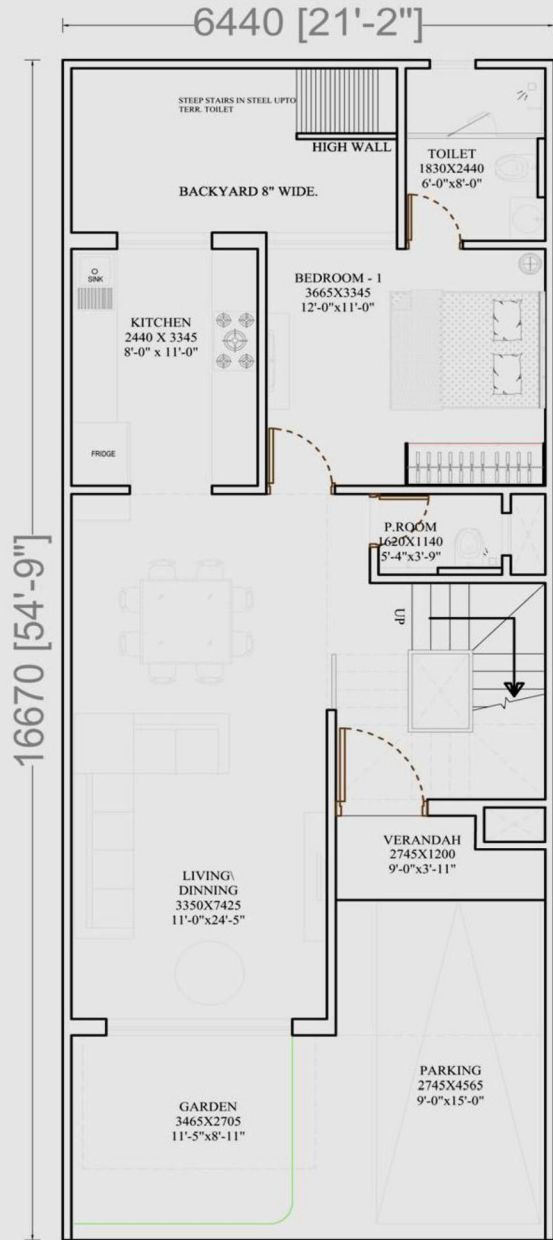

ZRICKS.COM

AARCITY FORESTE VILLA

1

- Located in **SPORTS CITY** (Gr. Noida)

2

- Meticulously designed by **Architect Hafeez Contractor**

3

- **128 sq.yd Villa**
- **2245 sqft** of Built-up Area (approx)

4

- Villas situated beside **9 Hole Golf Course**

5

- Located at **130m** wide Noida-Gr.Noida Road

6

- Near to upcoming **Metro Station**

Floor Plan

GROUND FLOOR

FIRST FLOOR

SECOND FLOOR

Location
Map