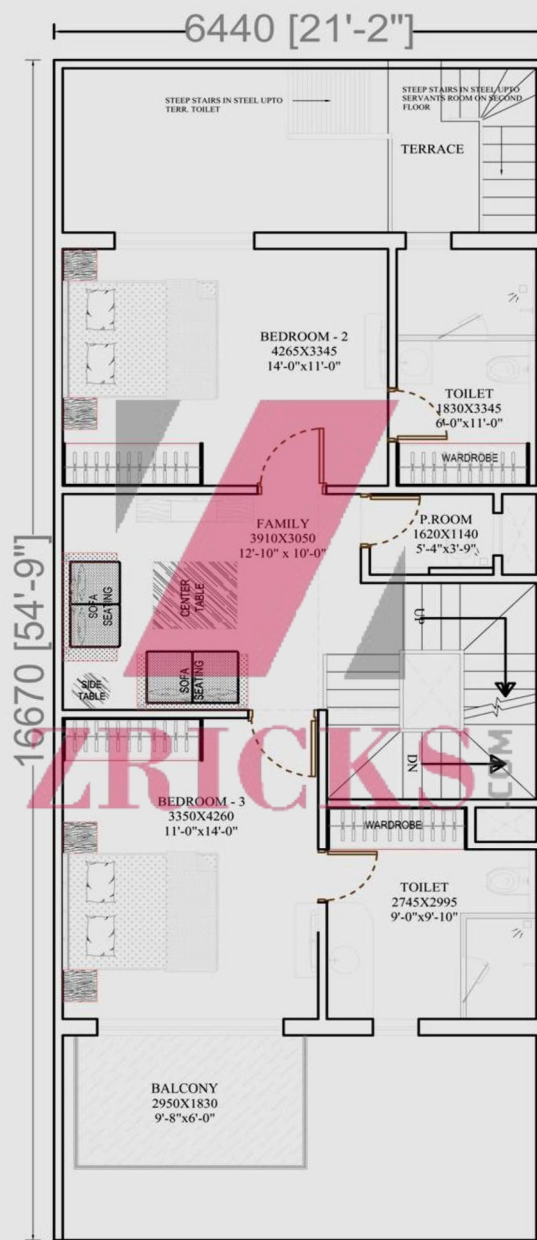

ZRICKS.COM

AARCITY FORESTE VILLA

1

- Located in **SPORTS CITY** (Gr. Noida)

2

- Meticulously designed by **Architect Hafeez Contractor**

3

- **128 sq.yd Villa**
- **2245 sqft** of Built-up Area (approx)

4

- Villas situated beside **9 Hole Golf Course**

5

- Located at **130m** wide Noida-Gr.Noida Road

6

- Near to upcoming **Metro Station**

Floor Plan

GROUND FLOOR

FIRST FLOOR

SECOND FLOOR

Location
Map