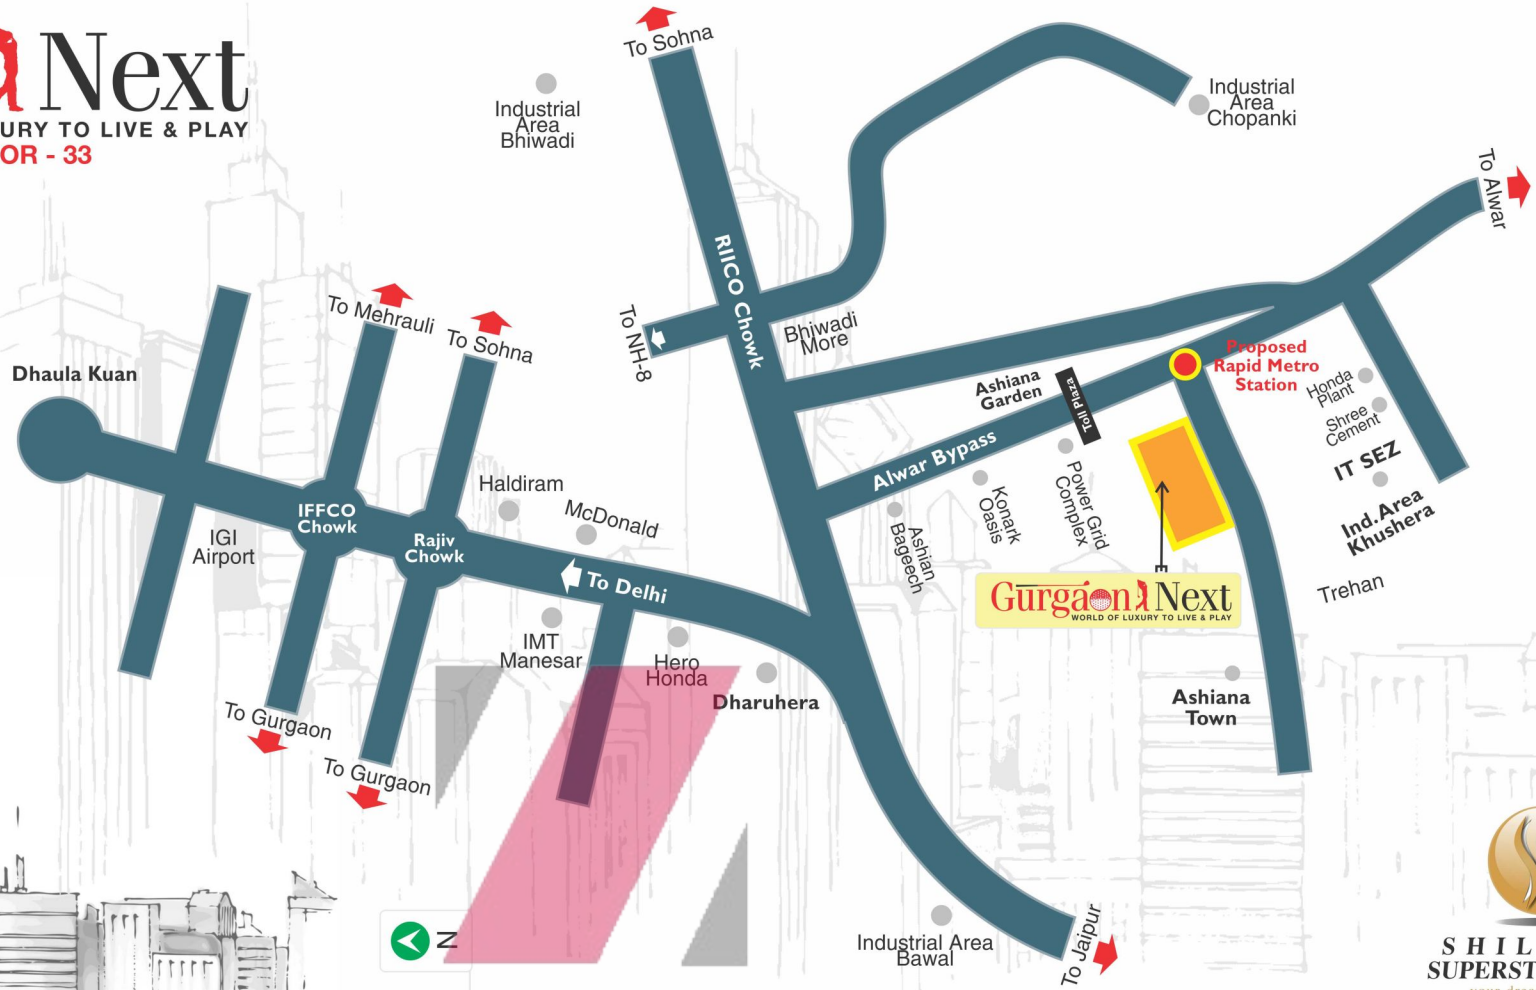

ZRICKS

Gurgaon Next

WORLD OF LUXURY TO LIVE & PLAY
BHIWADI SECTOR - 33

ROUTE MAP

ZRICKS.COM

LOCATION

- Bhiwadi Sec 33
- Approximately 12 acres land to house 1000 families on a 2 side open plot on 60M and 45M wide road.
- Opposite to proposed Metro station
- In the vicinity of proposed Airport
- Near Bhiwadi Toll
- 40 kms from Gurgaon