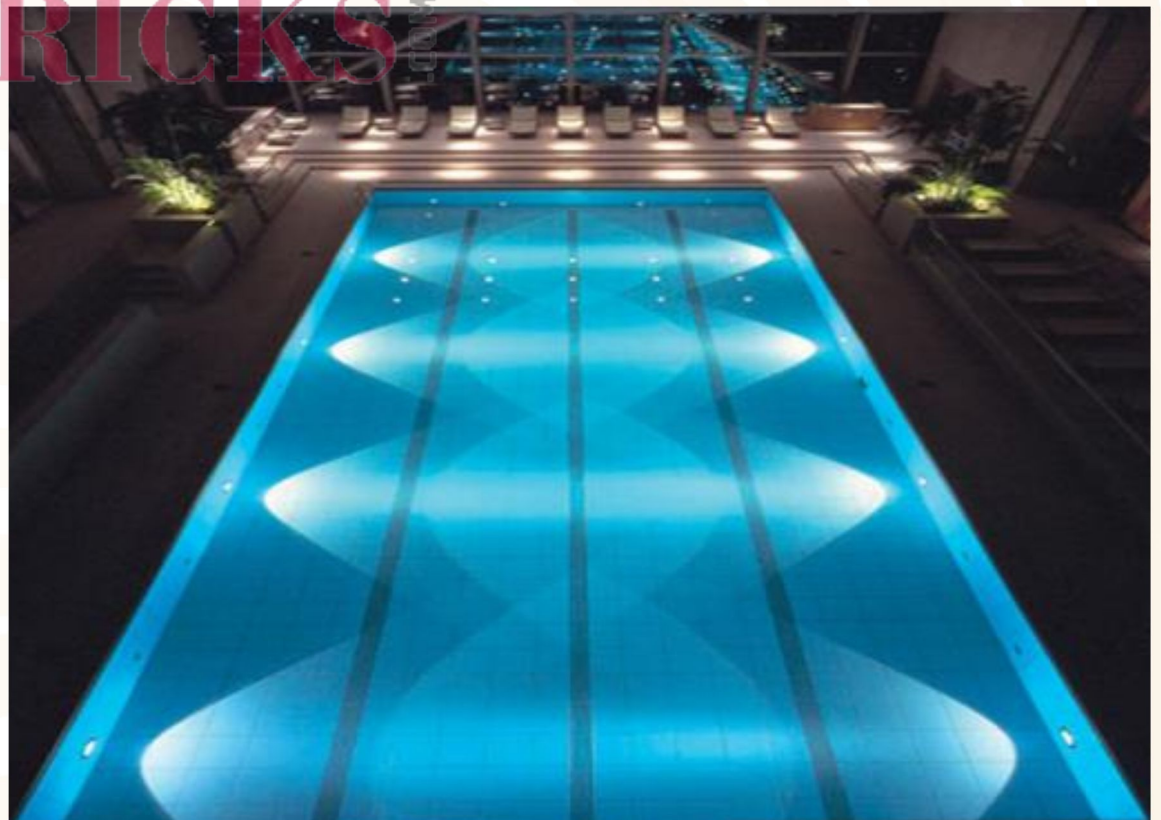

AMENITIES

OUTDOOR SPORTS AMENITIES

- Full size Swimming Pool
- Synthetic Jogging and Cycling Tracks
- Golf Putting Course
- Basket Ball Court
- Badminton Court
- Multipurpose Play Field
- Dedicated Children's Play Area

INDOOR SPORTS AMENITIES

- State-of-the-art Club house
- Gymnasium
- Steam, Sauna, Jacuzzi
- Squash Court
- Billiards, Pool, Snooker, Table Tennis, Carrom and Chess
- Dedicated area for Meditation, Yoga and Dance

PROJECT AMENITIES

- Water Bodies
- Landscaping & Designing by Arcop Associates Pvt. Ltd.
- Lush Green Garden
- Grand Entrance
- Banquet Hall