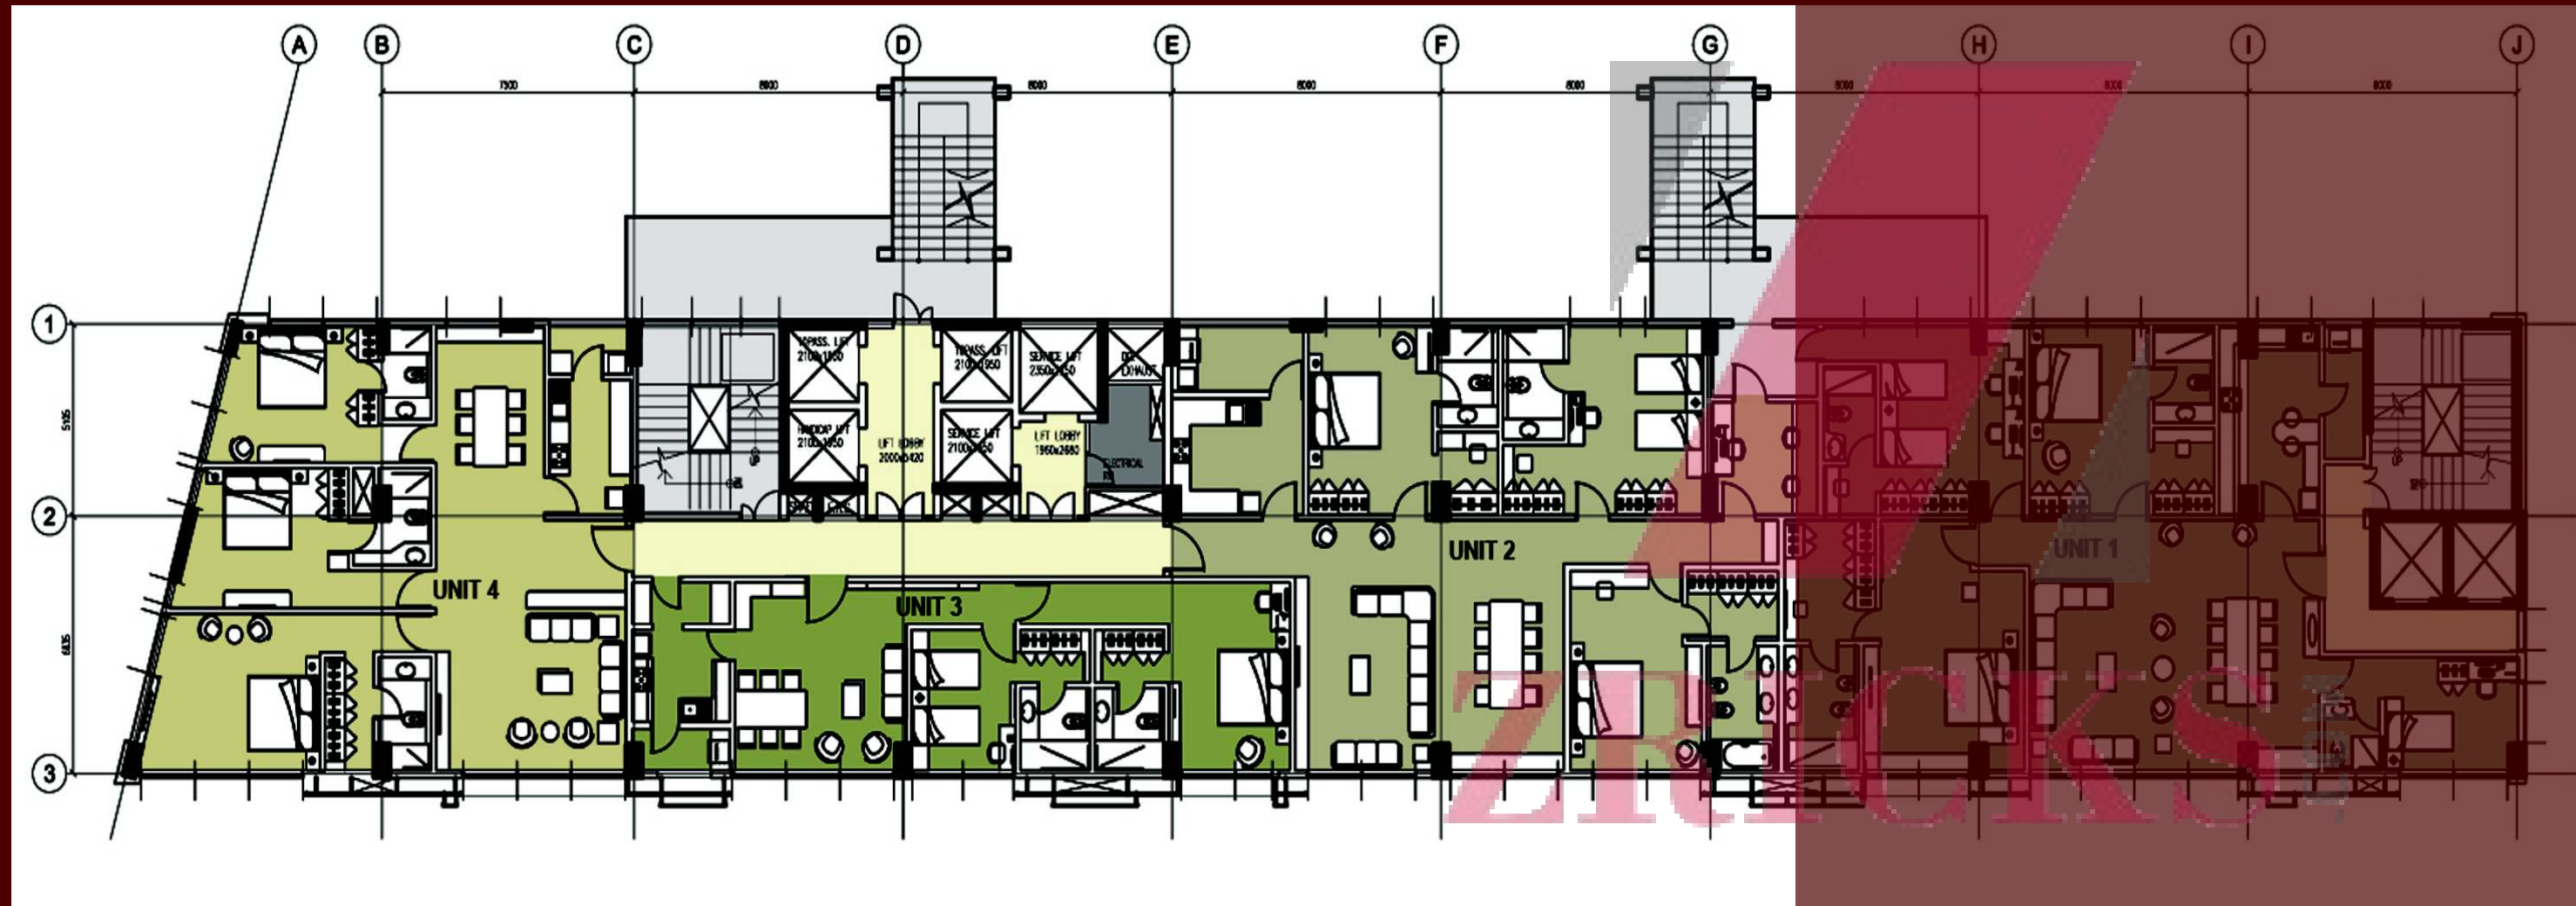

TYPICAL FLOOR LAYOUT PLAN

UNIT 1 = 4 BED ROOM UNIT

3690 sq ft

UNIT 3 = 2 BED ROOM UNIT

1700 sq ft

UNIT 2 = 3 BED ROOM + STUDY UNIT

3450 sq ft

UNIT 4 = 3 BED ROOM UNIT

2660 sq ft

PROJECT SPECIFICATIONS

Entrance Foyer	Flooring Wall Cladding Furniture / Fittings Doors / Windows	Italian Marble Low Voc paint / Texture Paint / Wall Paper European Modular – Frighetto, Besana, Alivar, Embidesign Imported prefinished factory doors in laminate / veneer
Living / Dining	Flooring Wall Cladding Furniture / Fittings Doors / Windows	Italian Marble Low Voc paint / Texture Paint / Wall Paper European Modular – Frighetto, Besana, Alivar, Embidesign Imported prefinished factory doors in laminate / veneer
Master Bedroom	Flooring Wall Cladding Furniture / Fittings Carpet / Rug Drapes	Laminated Wooden Flooring Wall Paper European Modular – Frighetto, Besana, Alivar, Embidesign Rugs from Marco Piva, Ege Sheers & Silks
Master Toilet	Flooring Wall Cladding Fixtures	Spanish / Italian Ceramic Tiles Spanish / Italian Ceramic Tiles Sanitary Ware – American Standard / Toto, Chrome Fittings – Kohler
Bedrooms	Flooring Wall Cladding Furniture / Fittings Carpet / Rug Drapes	Laminated Wooden Flooring Wall Paper European Modular – Frighetto, Besana, Alivar, Embidesign Rugs from Marco Piva, Ege Sheers & Silks
Toilets	Flooring Wall Cladding Fixtures	Spanish / Italian Ceramic Tiles Spanish / Italian Ceramic Tiles Sanitary Ware – American Standard / Toto, Chrome Fittings – Kohler
Study	Flooring Wall Cladding Furniture / Fittings Drapes	Laminated Wooden Flooring Wall Paper European Modular – Frighetto, Besana, Alivar, Embidesign Sheers & Silks
Kitchen	Flooring Wall Cladding Fixtures	Laminated Wooden Flooring Wall Paper Blum / Nolte Modular Kitchen, Kitchen Counter in Dupont