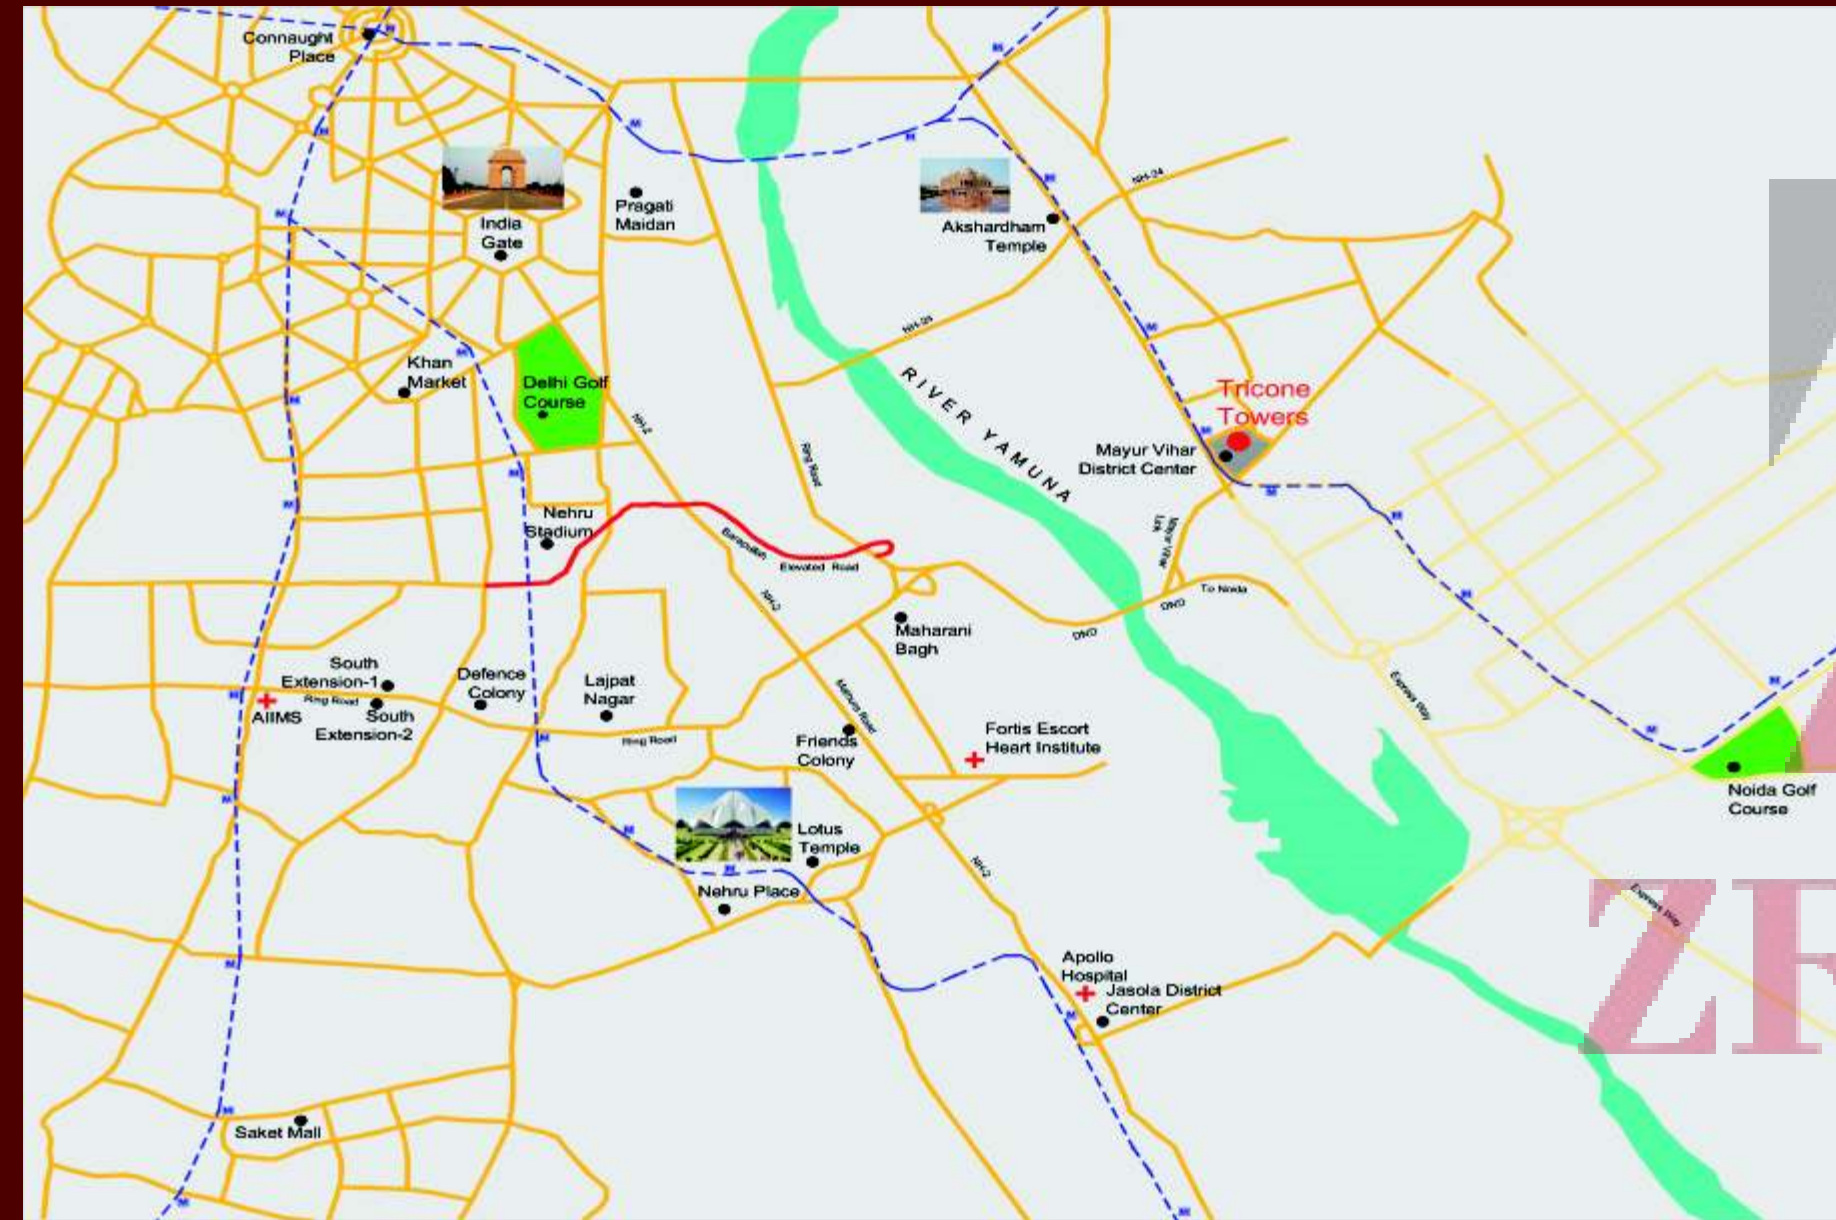

LOCATION PLAN