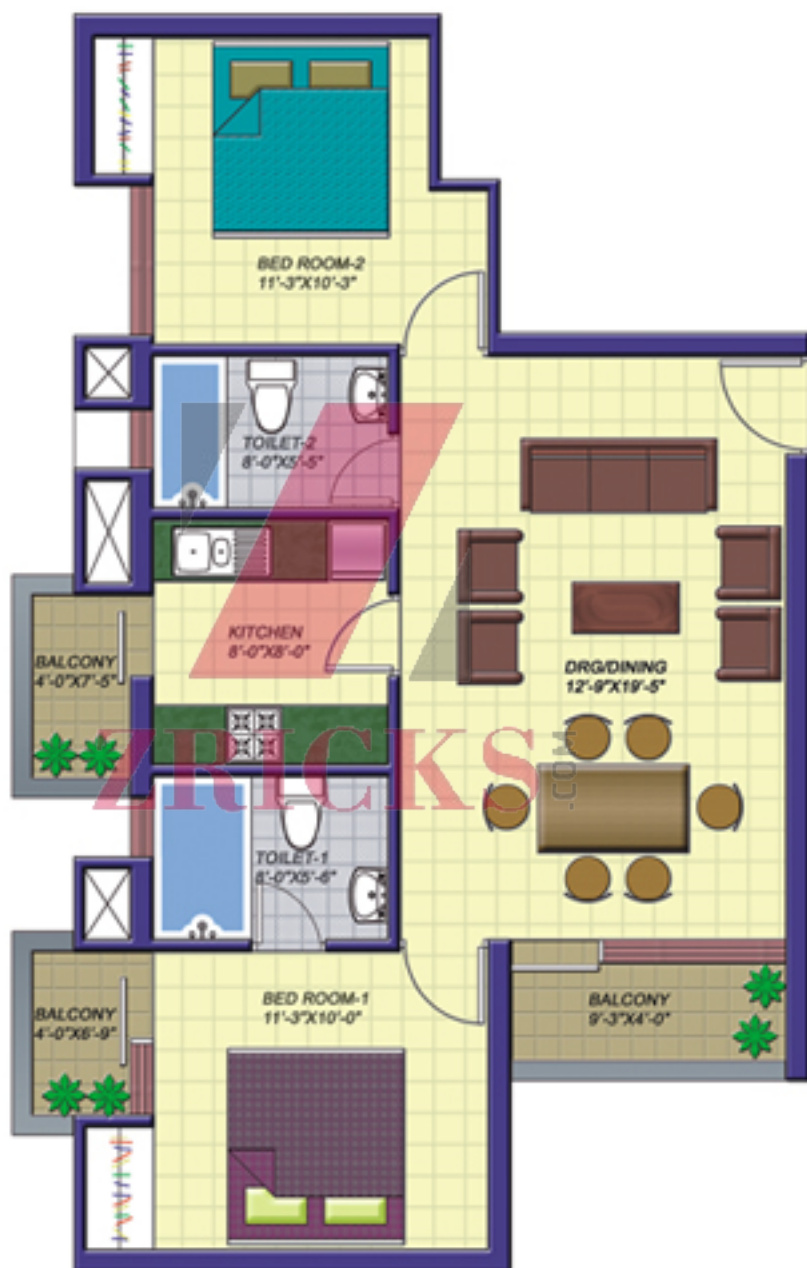

**NIKUNJ**  
RESIDENCY ONE  
Exquisite Living Experience

**RLWA - HOUSING V3**  
Day View

**NIKUNJ**  
RESIDENCY ONE  
Exquisite Living Experience

**RLWA - HOUSING V3**

Night View

**NIKUNJ**  
RESIDENCY ONE  
Exquisite Living Experience

**2D FLOOR PLAN**

One Bedroom Unit

Super Area 600 sq.ft. (approx.)

**NIKUNJ**  
RESIDENCY ONE  
Exquisite Living Experience

**2D FLOOR PLAN**

Two Bedroom Unit  
Super Area 1100 sq.ft. (approx.)

**NIKUNJ**  
RESIDENCY ONE  
Exquisite Living Experience

## **3D FLOOR PLAN**

One Bedroom Unit

Super Area 600 sq.ft. (approx.)

**NIKUNJ**  
RESIDENCY ONE  
Exquisite Living Experience

**3D FLOOR PLAN**

Two Bedroom Unit

Super Area | 1100 sq.ft. (approx.)

### Living Dining :

Painted in Pleasing shades / Bedroom Designs, Prints of OBD