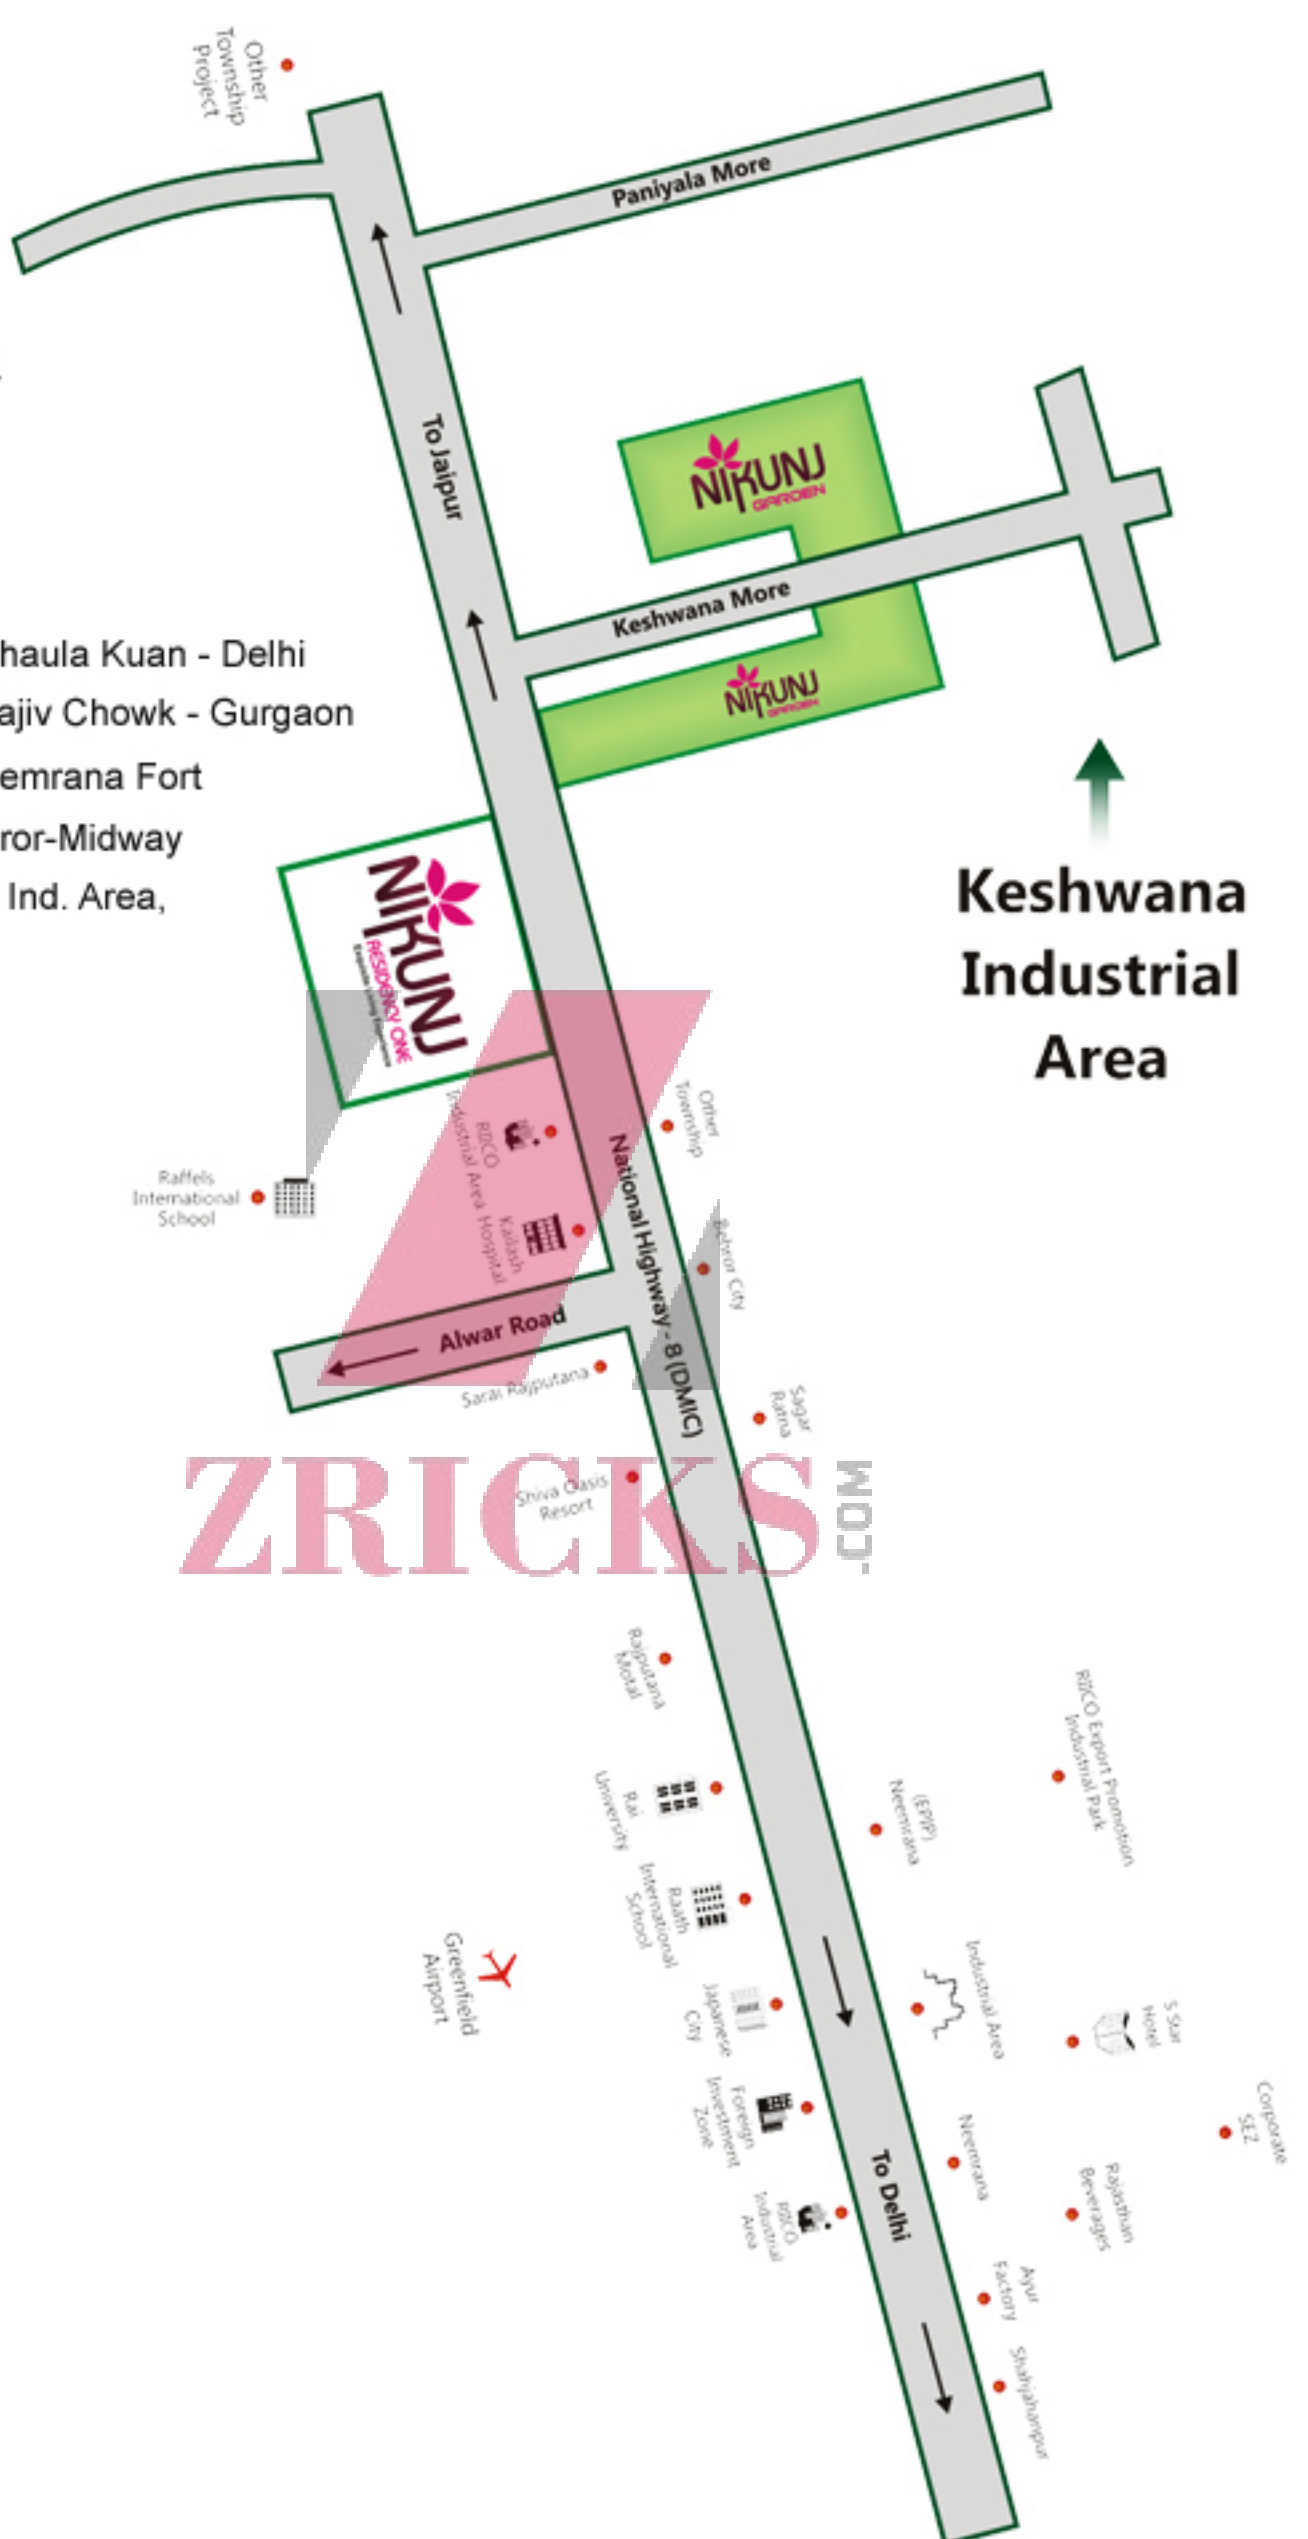

# Location Map

## Distances

- 135 K.M. from Dhaula Kuan - Delhi
- 110 K.M. from Rajiv Chowk - Gurgaon
- 16 K.M. from Neemrana Fort
- 8 K.M. from Behror-Midway
- Adjoining RIICO Ind. Area,