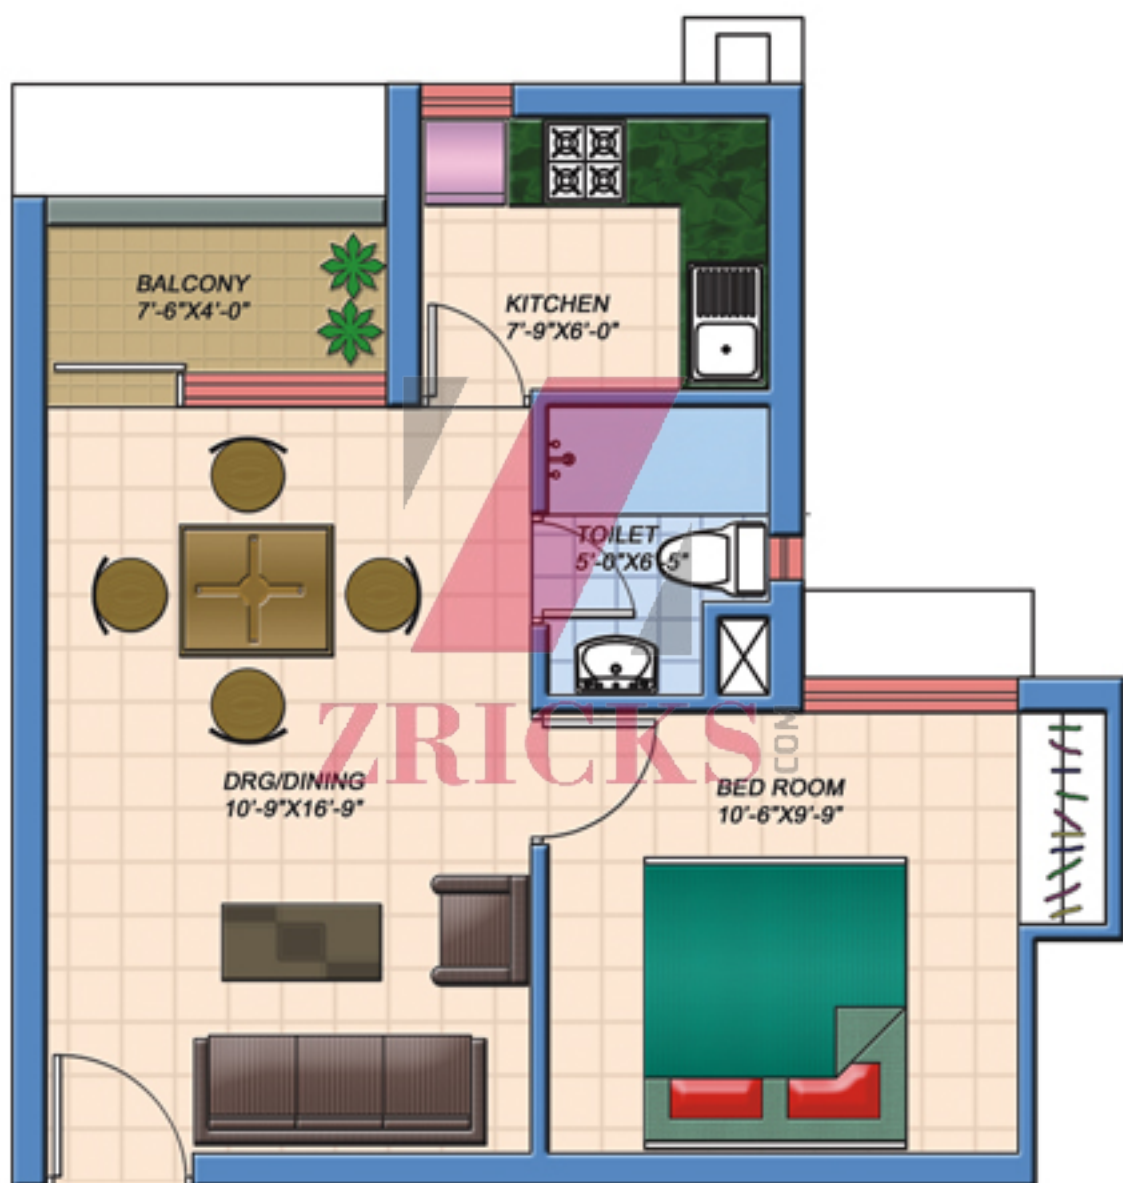

**2D FLOOR PLAN**

One Bedroom Unit

Super Area 600 sq.ft. (approx.)

**NIKUNJ**  
RESIDENCY ONE  
Exquisite Living Experience

**2D FLOOR PLAN**

Two Bedroom Unit  
Super Area 1100 sq.ft. (approx.)

**NIKUNJ**  
RESIDENCY ONE  
Exquisite Living Experience

## **3D FLOOR PLAN**

One Bedroom Unit

Super Area 600 sq.ft. (approx.)

**NIKUNJ**  
RESIDENCY ONE  
Exquisite Living Experience

**3D FLOOR PLAN**

Two Bedroom Unit

Super Area | 1100 sq.ft. (approx.)

### Living Dining :

Painted in Pleasing shades / Bedroom Designs, Prints of OBD