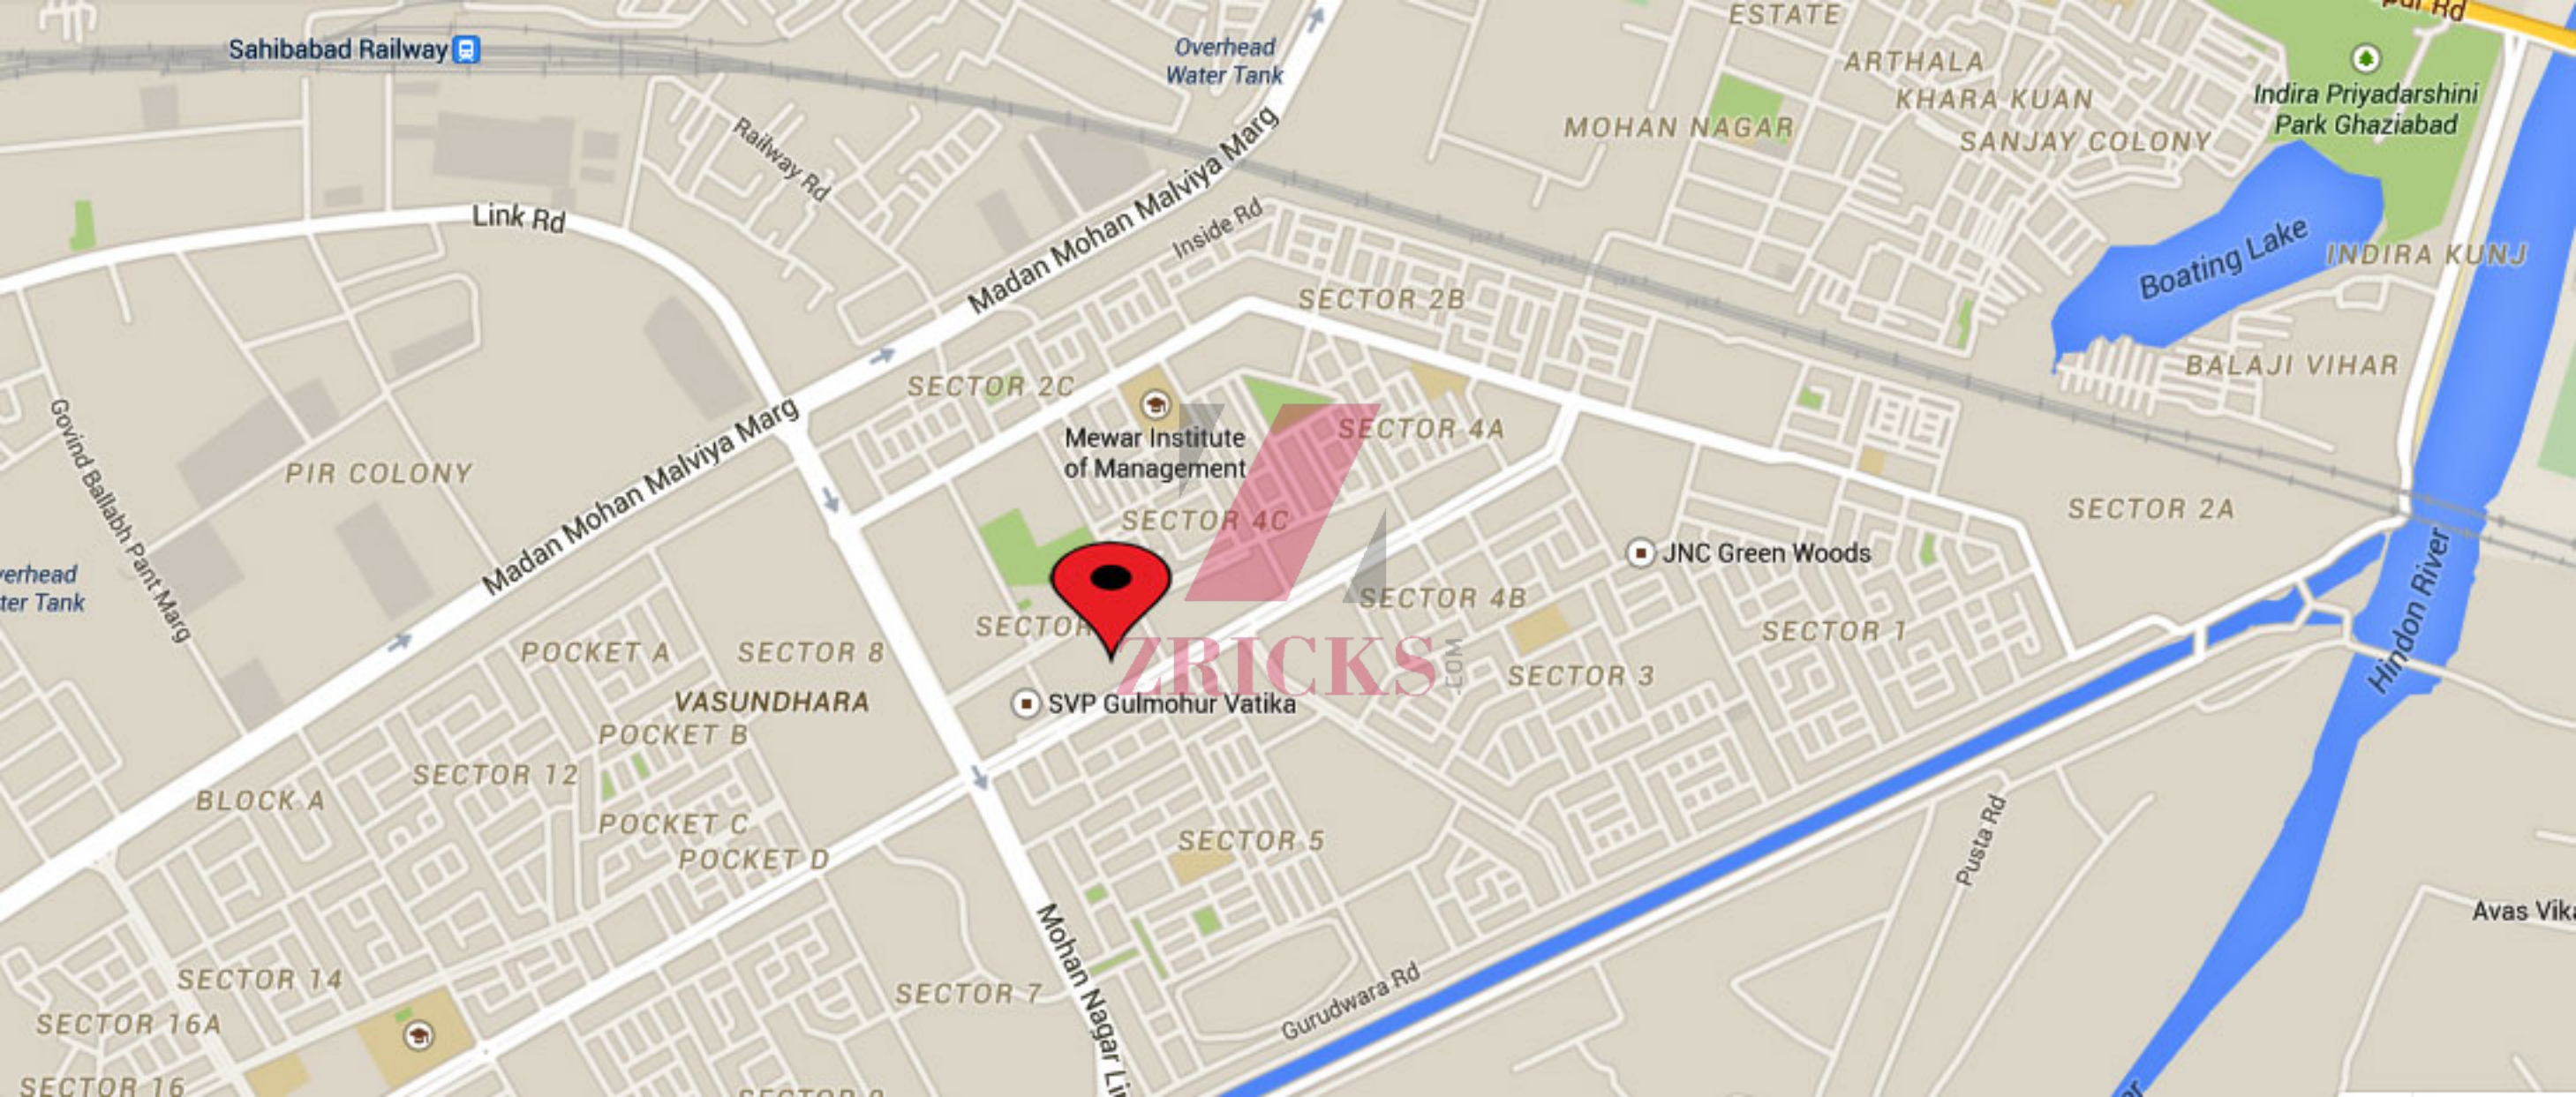

Richmond Park

**ZRICKS**.COM

Welcome To  
Richmond Park  
(Gautam Sahkar Awas Samit Ltd.)  
Plot No. 9, Sector 06, Vasundhara,  
Ghaziabad (U.P.) Pin / 201012

VOO

ZRICKS.COM

ZRICKS

Sahibabad Railway

Overhead Water Tank

MOHAN NAGAR

ARTHALA KHARA KUAN SANJAY COLONY

Indira Priyadarshini Park Ghaziabad

Link Rd

Madan Mohan Malviya Marg

SECTOR 2B

Boating Lake

INDIRA KUNJ

An aerial photograph of a residential neighborhood, likely in Richmond, Virginia, showing a grid of streets and houses. A large red diagonal graphic, resembling a stylized 'Z' or a double-headed arrow, is overlaid on the center of the image. The text 'Richmond Park' is centered over the red graphic. The background is heavily blurred with a radial motion effect, suggesting a fast zoom or pan. A white arrow points to a specific location on the street grid at the bottom center. A yellow and red dashed line runs along the bottom edge of the main image area.