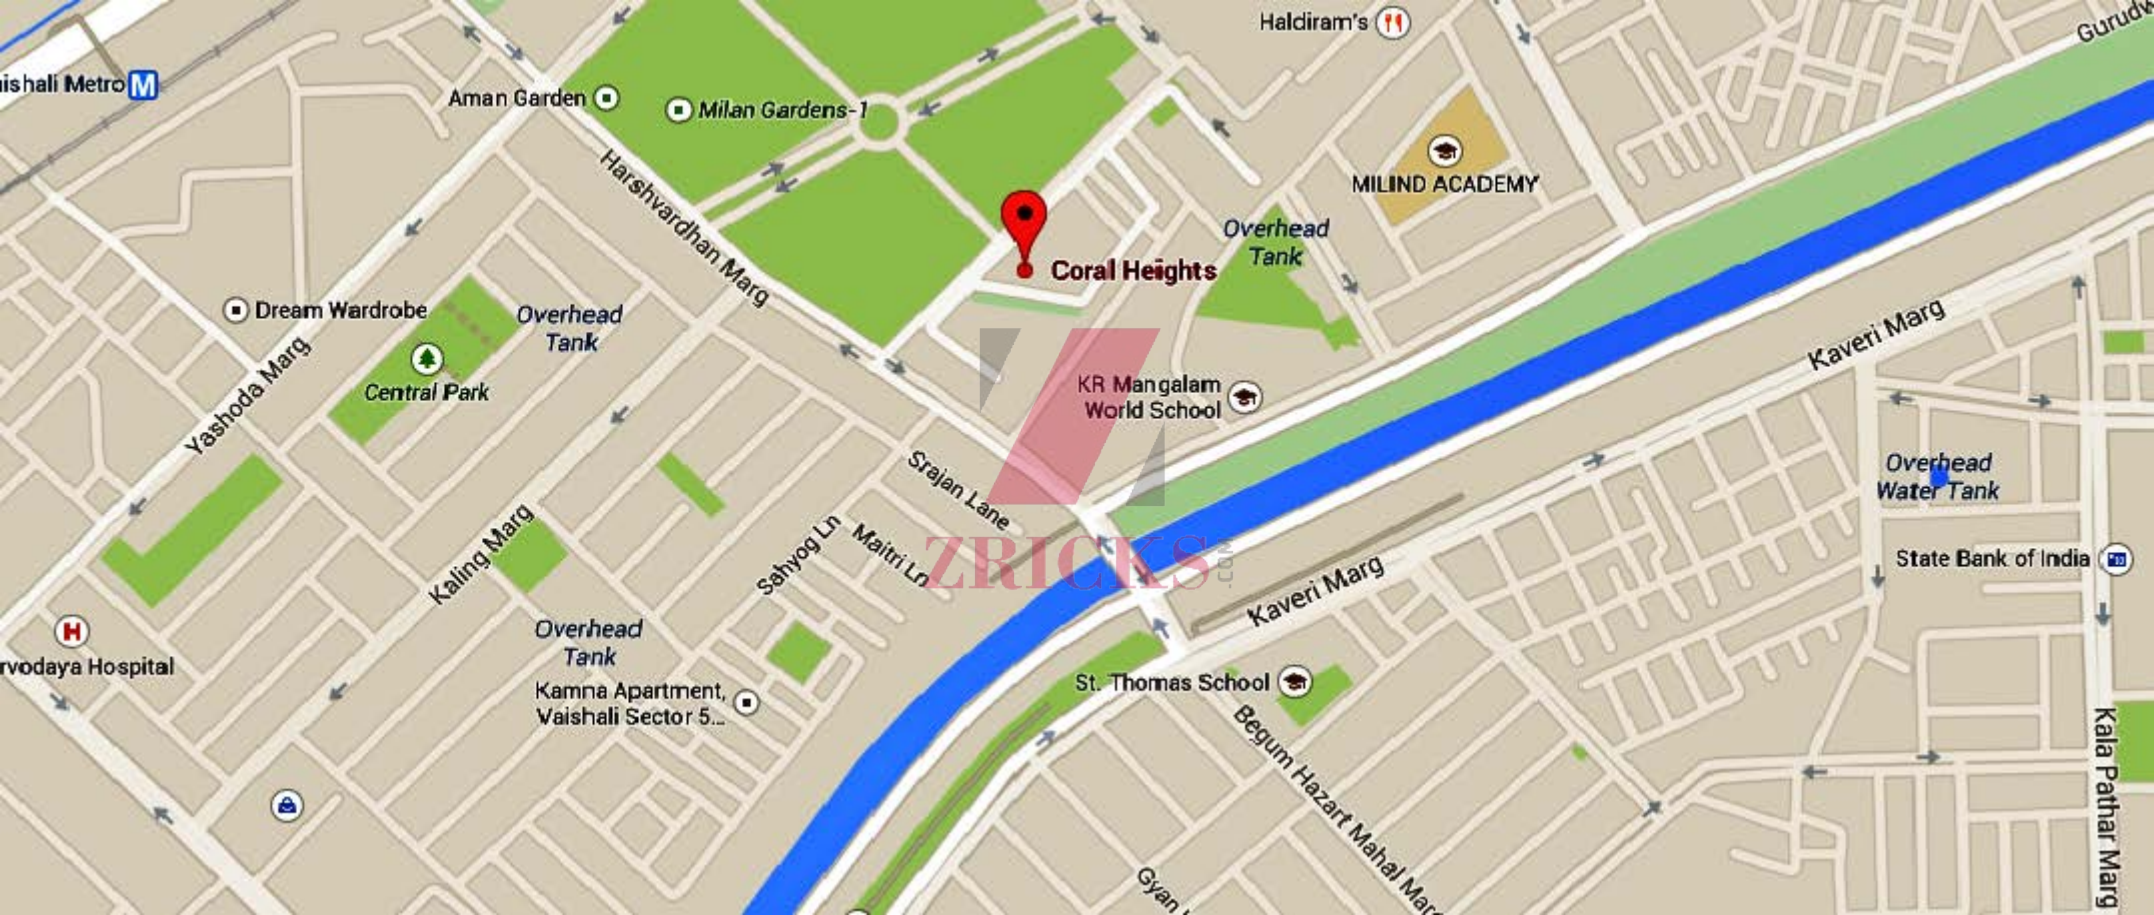

IP Coral Heights
ZRICKS.COM

ZRICKS.COM

IP Coral Heights is a world class residential development located in Vaishali, Ghaziabad. Presenting aesthetically and artistically conceived residential units with peace and luxury on all sides, IP Coral Heights guarantees an unmatched living experience. This prime residential complex offers 2 and 3 BHK & 4BHK apartments of 958 sq. ft. and 2230 sq. ft. respectively that are ready to move into. World-class amenities and facilities are well provided for at IP Coral Heights. Conveniently located in Ghaziabad, IP Coral Heights connects well with Delhi and is surrounded by top-class medical, educational and commercial institutions.

Coral Heights

Dream Wardrobe

SECTOR 4

SRAJAN
HOUSING
SOCIETY

SHIPRA RIVIERA

Kaveri Marg

ZIRCKS

Vaishali Metro 