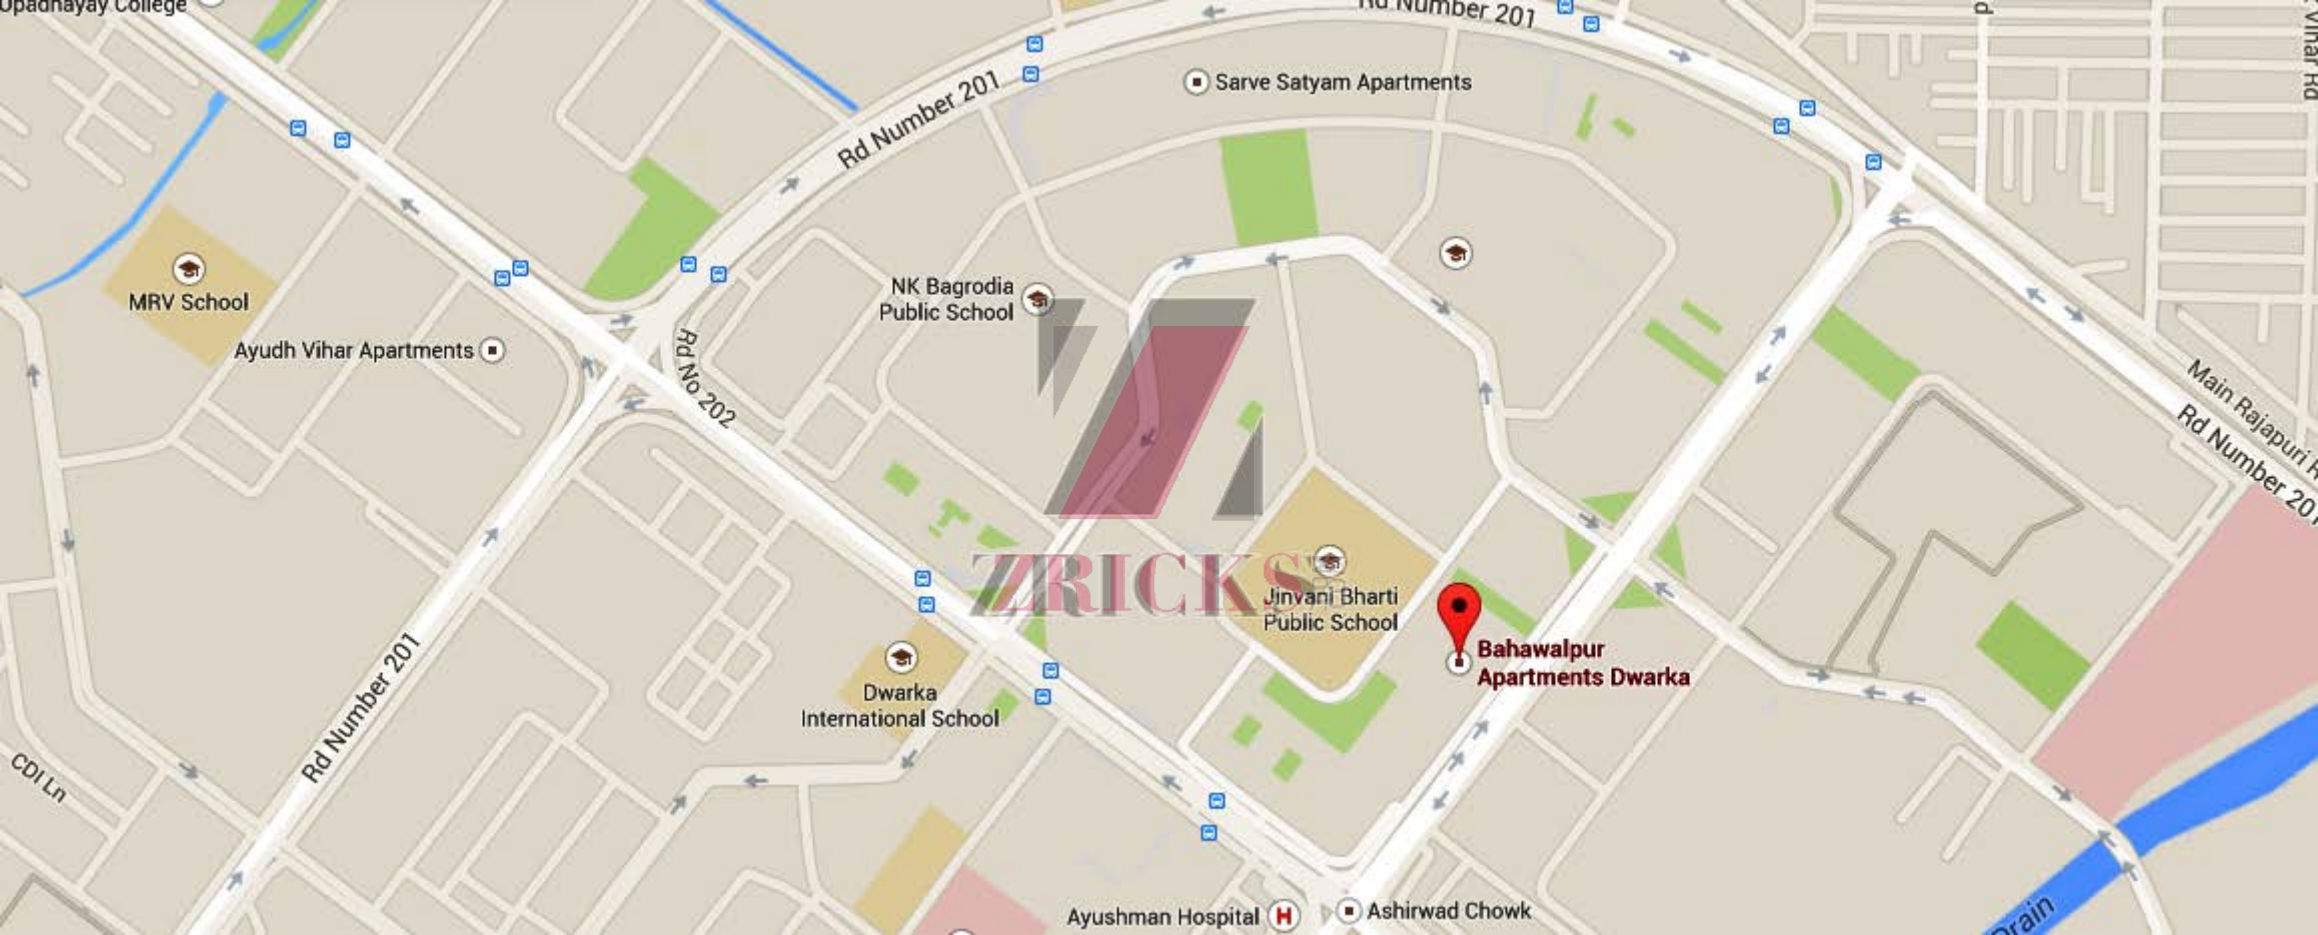

MRV School

Ayudh Vihar Apartments

NK Bagrodia Public School

Sarve Satyam Apartments

Jinvani Bharti Public School

Dwarka International School

Bahawalpur Apartments Dwarka

Ayushman Hospital

Ashirwad Chowk

Rd Number 201

Rd No 202

Rd Number 201

Main Rajapuri Rd Number 201

ZRICKS