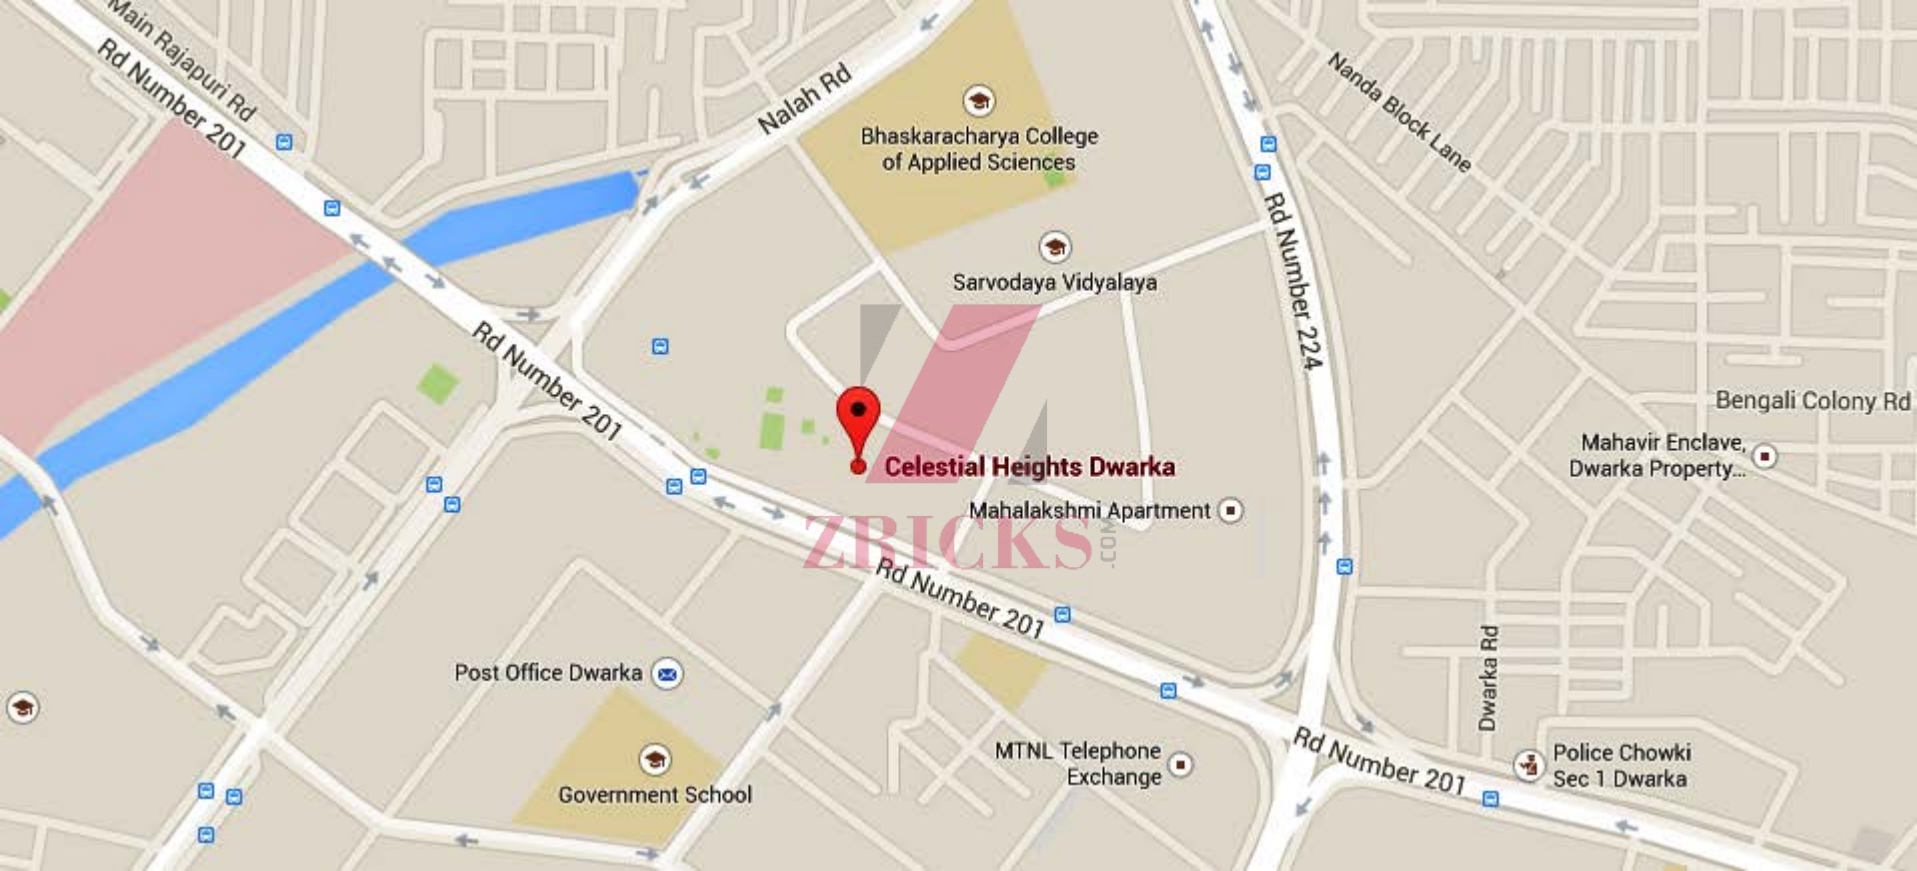

Celestial Heights Apartments

Main Rajapuri Rd
Rd Number 201

Nalah Rd

Bhaskaracharya College
of Applied Sciences

Nanda Block Lane

Rd Number 224

Rd Number 201

Sarvodaya Vidyalaya

Celestial Heights Dwarka

Mahalakshmi Apartment

ZBRICKS.COM

Rd Number 201

Bengali Colony Rd

Mahavir Enclave,
Dwarka Property...

Post Office Dwarka

Government School

MTNL Telephone
Exchange

Rd Number 201

Dwarka Rd

Police Chowki
Sec 1 Dwarka