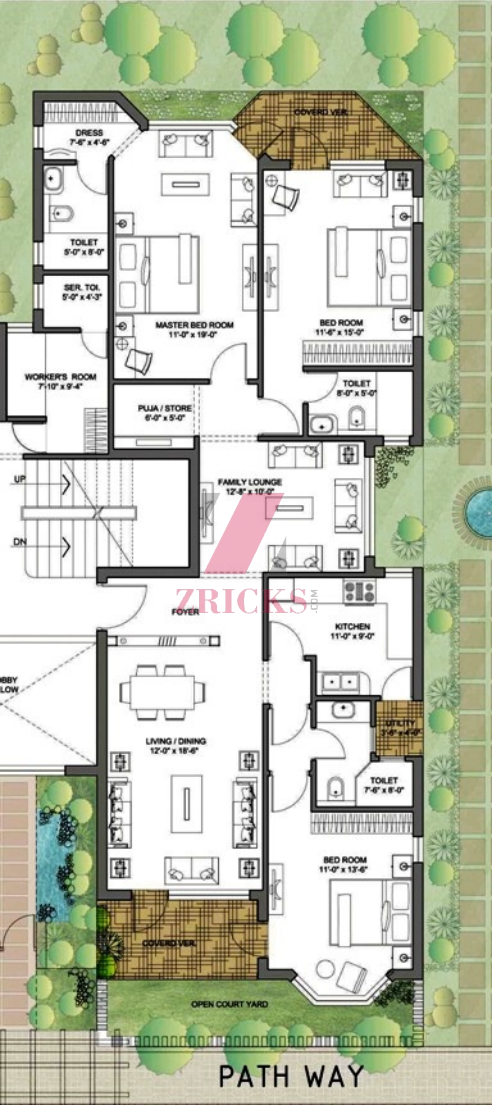

MAP NOT TO SCALE

ZIRICKS

KBC

Castille

Star Court
7,8,9

Sun Court

Star Court
1,2,3

Star Court
4,5,6

Moon Court
1,2,3

Moon Court
4,5

Sea Court
Nose unit
1 BHK

Spa Court

Jade
Apartment

Stacked
Town
Homes

* SC - Social Club

ZTRICKS.COM

DRESS
7'-6" x 4'-6"

TOILET
5'-0" x 8'-0"

SER. TOI
5'-0" x 4'-3"

MASTER BED ROOM
11'-0" x 19'-0"

PUJA / STORE
6'-0" x 5'-0"

WORKER'S ROOM
7'-10" x 9'-4"

BED ROOM
11'-6" x 15'-0"

TOILET
5'-0" x 5'-0"

FAMILY LOUNGE
12'-8" x 10'-0"

FOYER

KITCHEN
11'-0" x 9'-0"

LIVING / DINING
12'-0" x 18'-6"

UTILITY
7'-6" x 4'-0"

TOILET
7'-6" x 8'-0"

BED ROOM
11'-0" x 13'-6"

COVERD VER.