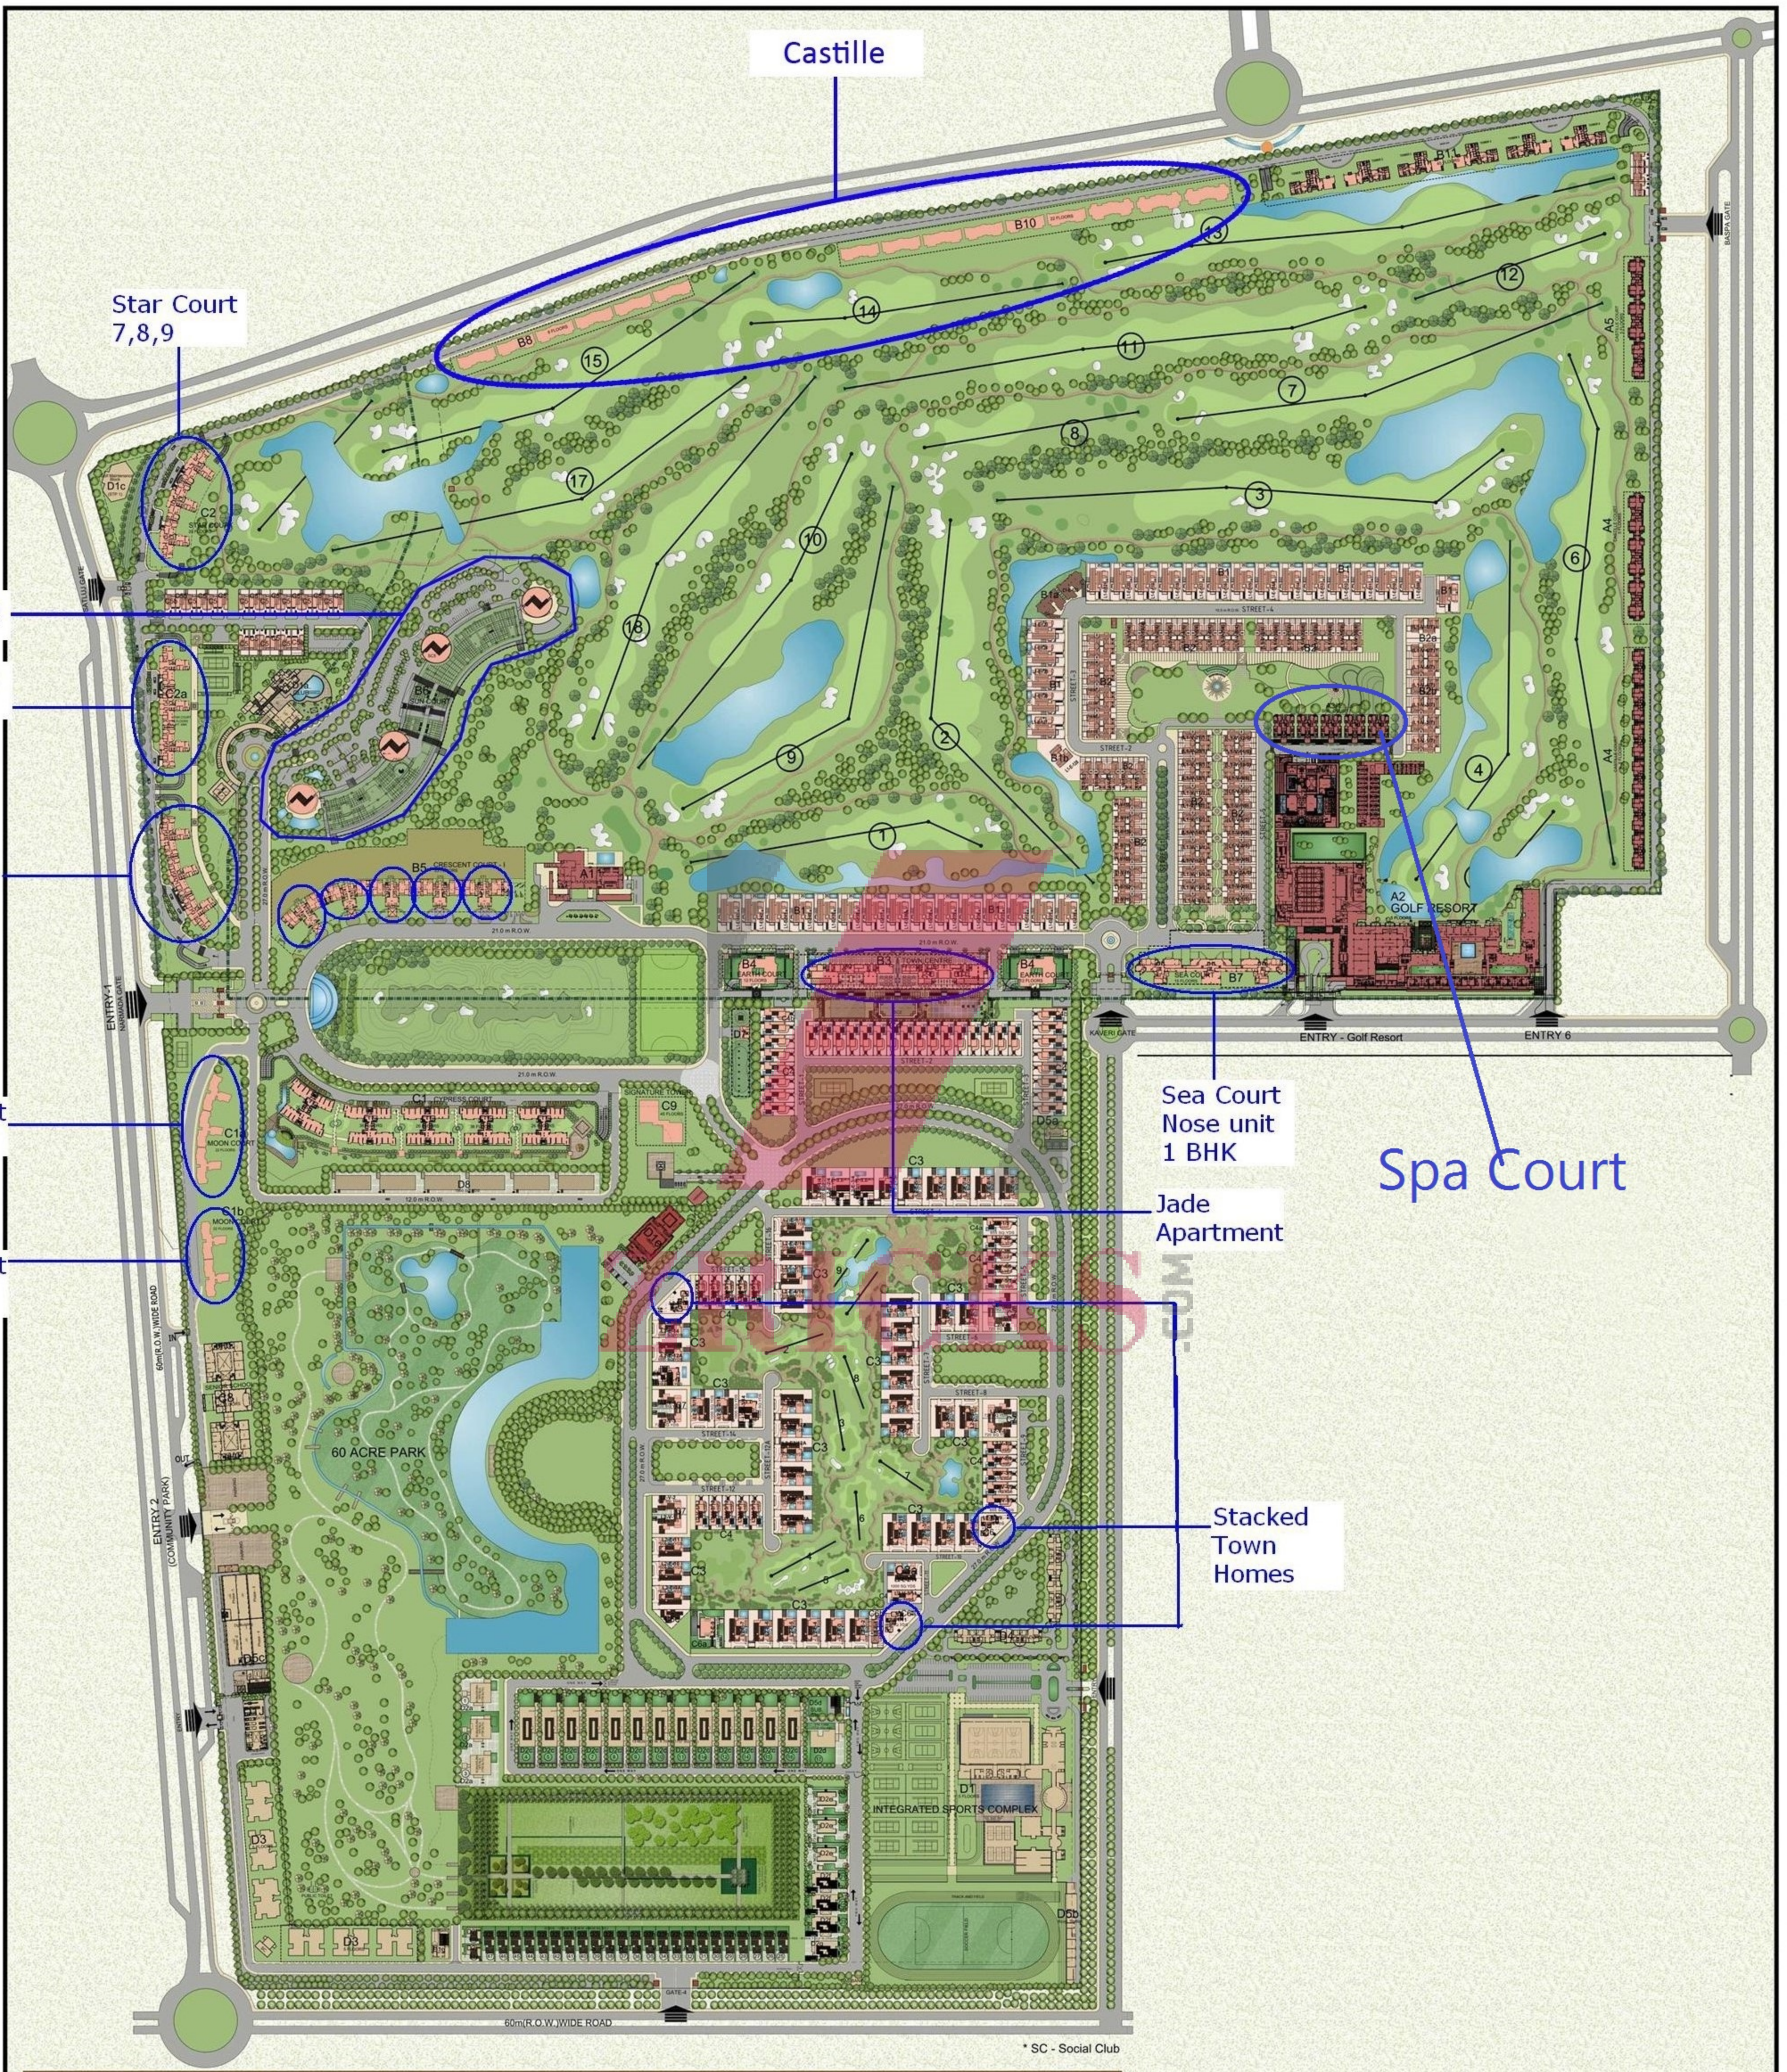

MAP NOT TO SCALE

ZIRICKS

KBC

Castille

Star Court
7,8,9

Sun Court

Star Court
1,2,3

Star Court
4,5,6

Moon Court
1,2,3

Moon Court
4,5

Sea Court
Nose unit
1 BHK

Spa Court

Jade
Apartment

Stacked
Town
Homes

* SC - Social Club

ZTRICKS.COM

COVERD VER.

OPEN COURT YARD

PATH WAY

ZRIKKS.COM

ZRICKS.COM

TRICKS

TYPICAL FLOOR PLAN
SCALE - 1/75

SPA COURT
CONCEPT SKETCH DESIGN

Jaypee Greens, Greater Noida

SALE AREA(TYPICAL FLOOR) - 200.06 Sq.Mt.(2153.44 Sq.Ft.)

ZRICKS.COM