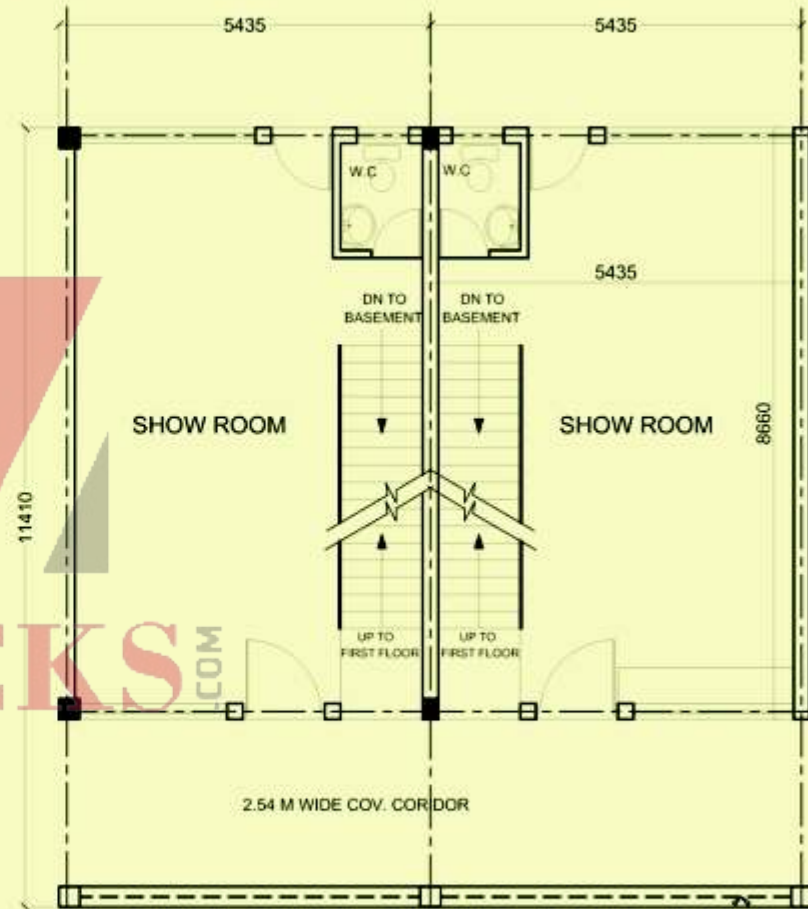

- Part of the 1600 acres Self-Sufficient Integrated Township TDI City, Kundli
- On main Sector Road & TDI Club Road Crossing
- Opposite Kingsbury Tower A1 & A2 (Ready for Possession)
- Adjacent to 5,50,000 sq.ft. Rodeodrive Mall
- Vitrified Tiles Flooring
- POP Punning on Walls & Ceilings
- Beautiful Glass Facade
- Ample Parking Space
- 24x7 Security
- Amidst High-End Residential Colonies

Floor Plans

Super Area = 643.75 sq.ft
BASEMENT FLOOR PLAN

Super Area = 837.50 sq.ft
GROUND FLOOR PLAN

Floor Plans

Super Area = 837.50 sq.ft
FIRST FLOOR PLAN

Super Area = 837.50 sq.ft
SECOND FLOOR PLAN

ZRICKS
-COM