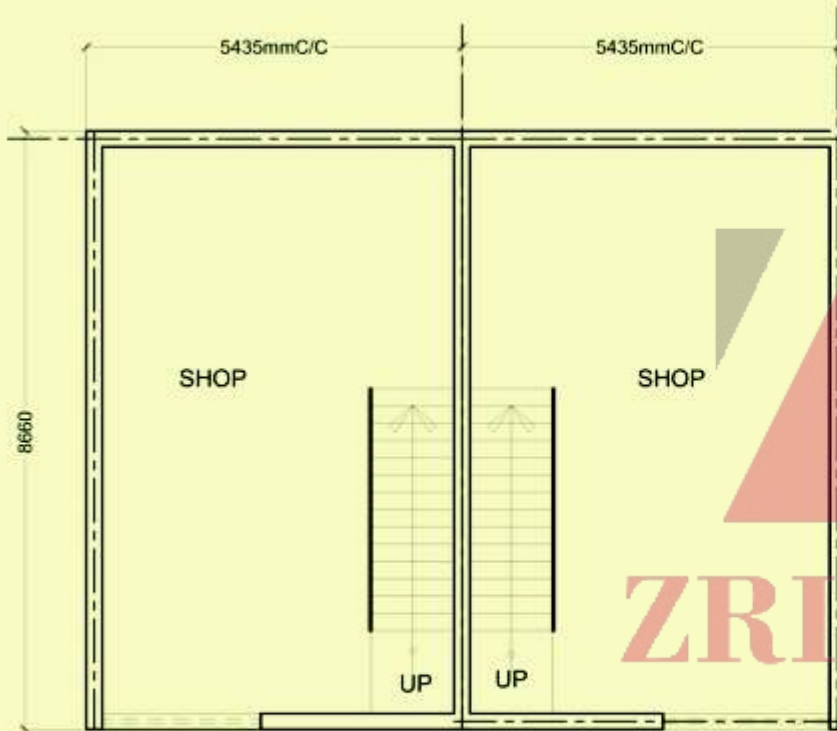

- Part of the 1600 acres Self-Sufficient Integrated Township TDI City, Kundli
- On main Sector Road & TDI Club Road Crossing
- Opposite Kingsbury Tower A1 & A2 (Ready for Possession)
- Adjacent to 5,50,000 sq.ft. Rodeodrive Mall
- Vitrified Tiles Flooring
- POP Punning on Walls & Ceilings
- Beautiful Glass Facade
- Ample Parking Space
- 24x7 Security
- Amidst High-End Residential Colonies

Floor Plans

Super Area = 643.75 sq.ft
BASEMENT FLOOR PLAN

Super Area = 837.50 sq.ft
GROUND FLOOR PLAN

Floor Plans

Super Area = 837.50 sq.ft
FIRST FLOOR PLAN

Super Area = 837.50 sq.ft
SECOND FLOOR PLAN

ZRICKS
-COM