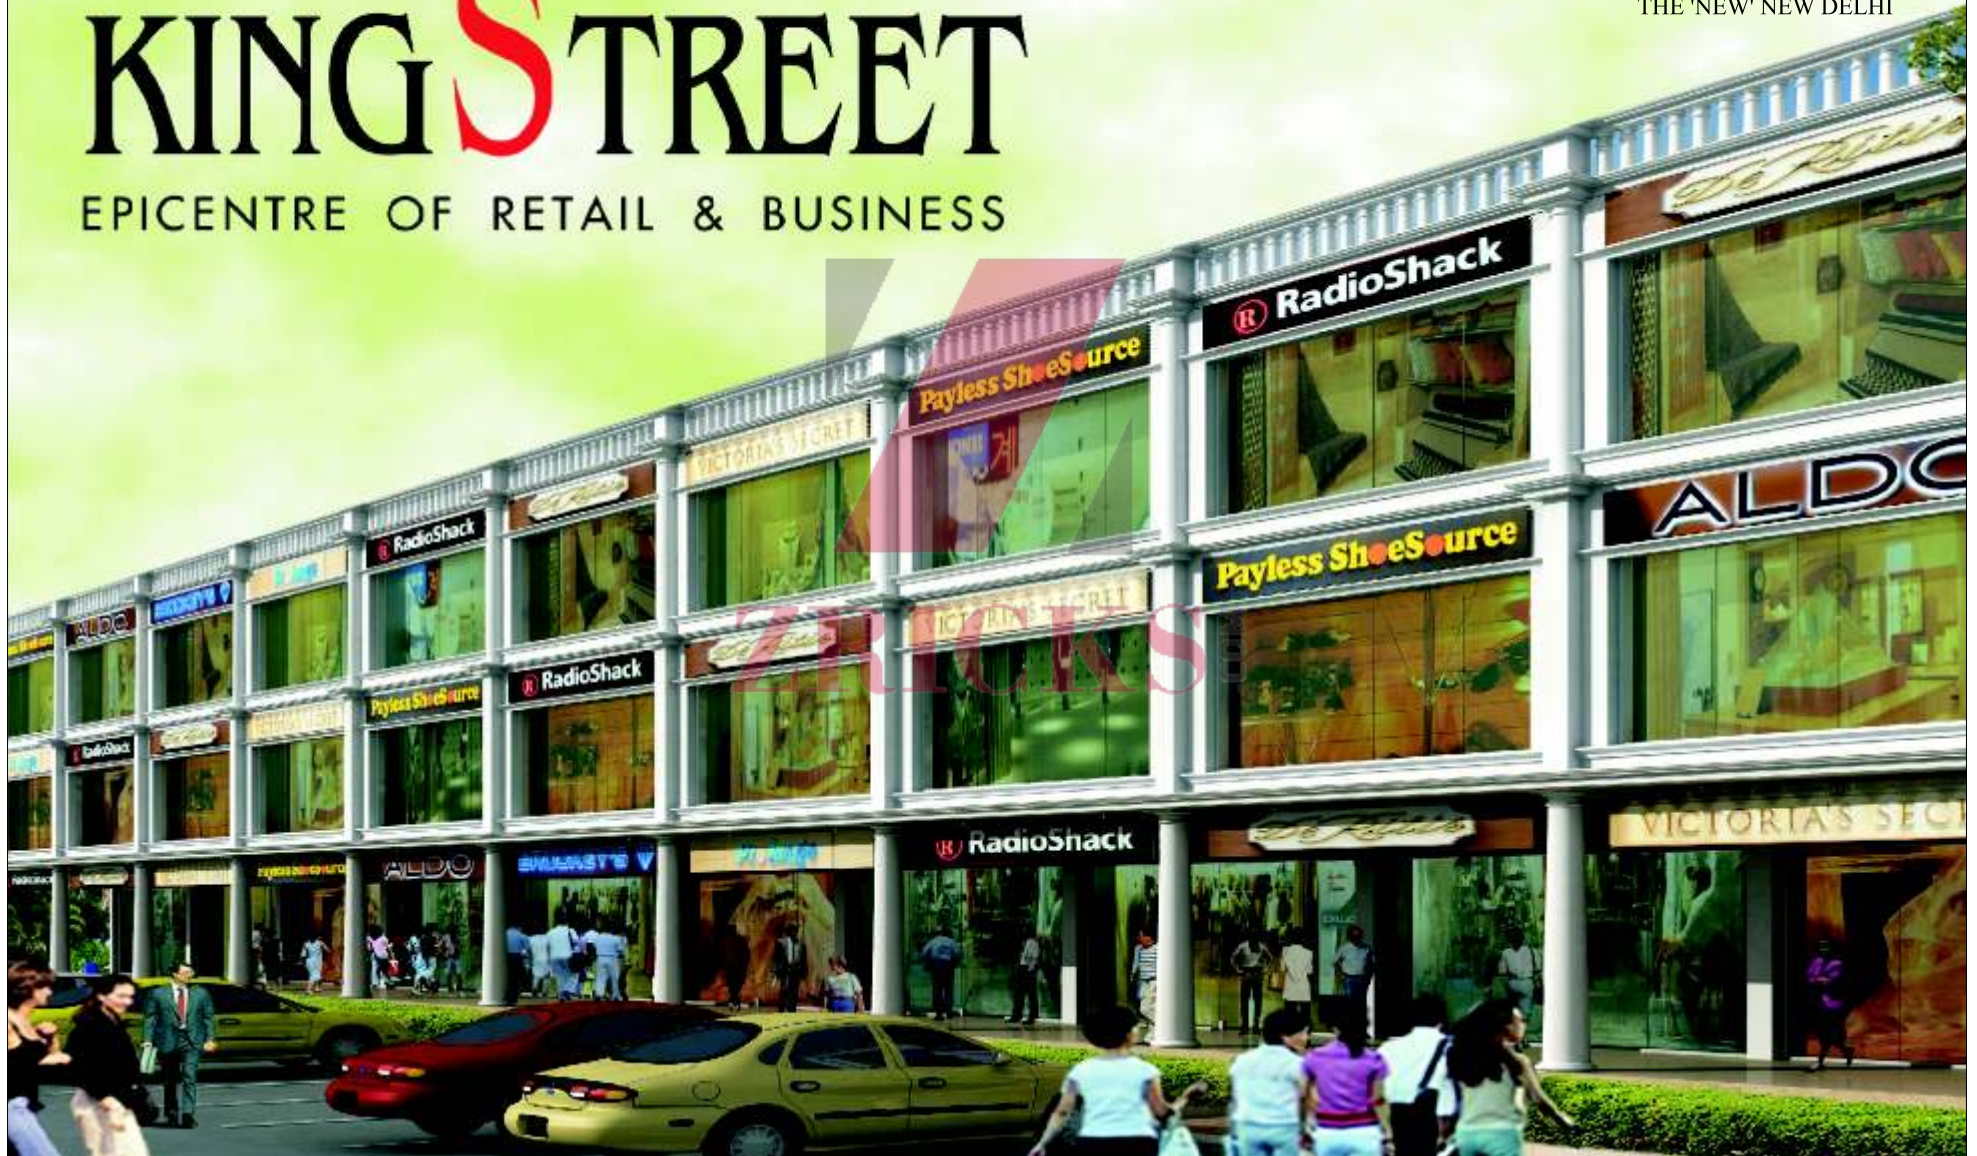

tdi city

KUNDLI
THE 'NEW' NEW DELHI

KING STREET

EPICENTRE OF RETAIL & BUSINESS

Location Map

KING STREET

EPICENTRE OF RETAIL & BUSINESS

SALIENT FEATURES

- Part of the 1600 acres Self-Sufficient Integrated Township TDI City, Kundli
- On main Sector Road & TDI Club Road Crossing
- Opposite Kingsbury Tower A1 & A2 (Ready for Possession)
- Adjacent to 5,50,000 sq.ft. Rodeodrive Mall
- Vitrified Tiles Flooring
- POP Punning on Walls & Ceilings
- Beautiful Glass Facade
- Ample Parking Space
- 24x7 Security
- Amidst High-End Residential Colonies