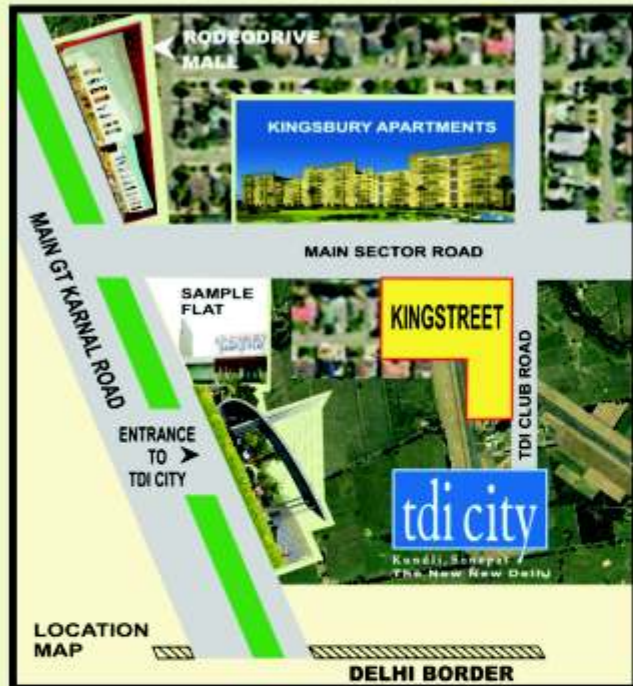

tdi city

KUNDLI
THE 'NEW' NEW DELHI

KING STREET

EPICENTRE OF RETAIL & BUSINESS

Location Map

KING STREET

EPICENTRE OF RETAIL & BUSINESS

SALIENT FEATURES

- Part of the 1600 acres Self-Sufficient Integrated Township TDI City, Kundli
- On main Sector Road & TDI Club Road Crossing
- Opposite Kingsbury Tower A1 & A2 (Ready for Possession)
- Adjacent to 5,50,000 sq.ft. Rodeodrive Mall
- Vitrified Tiles Flooring
- POP Punning on Walls & Ceilings
- Beautiful Glass Facade
- Ample Parking Space
- 24x7 Security
- Amidst High-End Residential Colonies