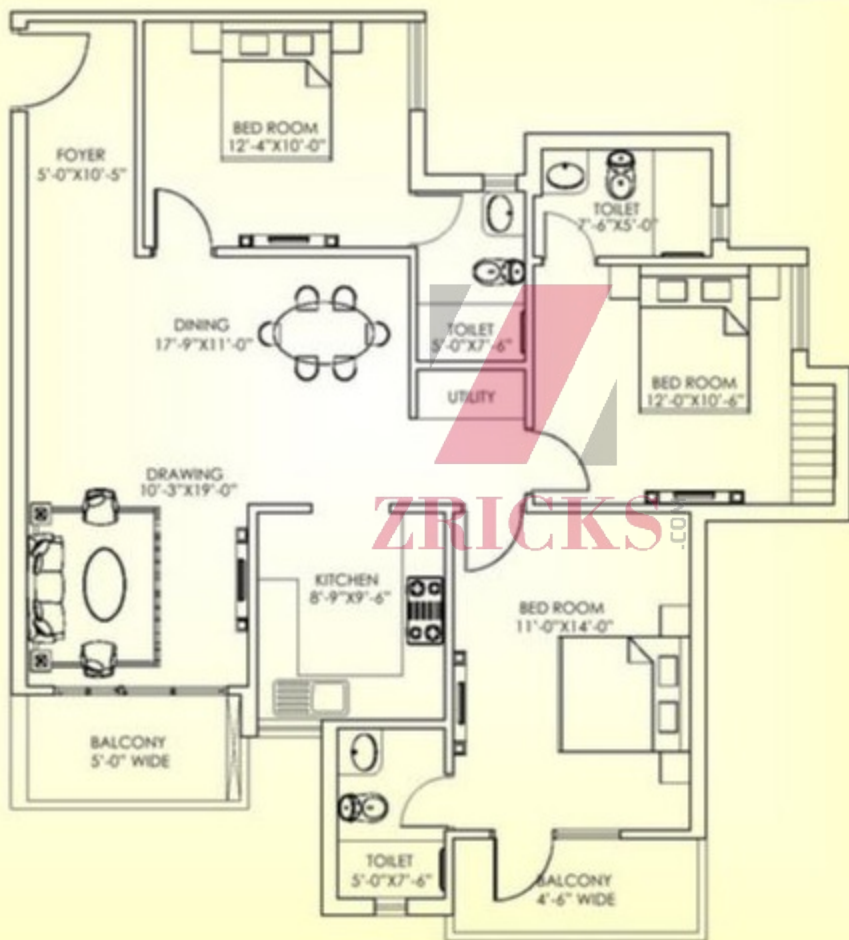

TYPE-F

Super Area: 1265 sq.ft.

117.57 sq.m

TYPE-F1

Super Area: 1280 sq.ft.
118.95 sq.m

TYPE-B

Super Area: 1620 sq.ft.
150.50 sq.m

1 sq.mtr. = 10.76 sq.ft.
For more info visit