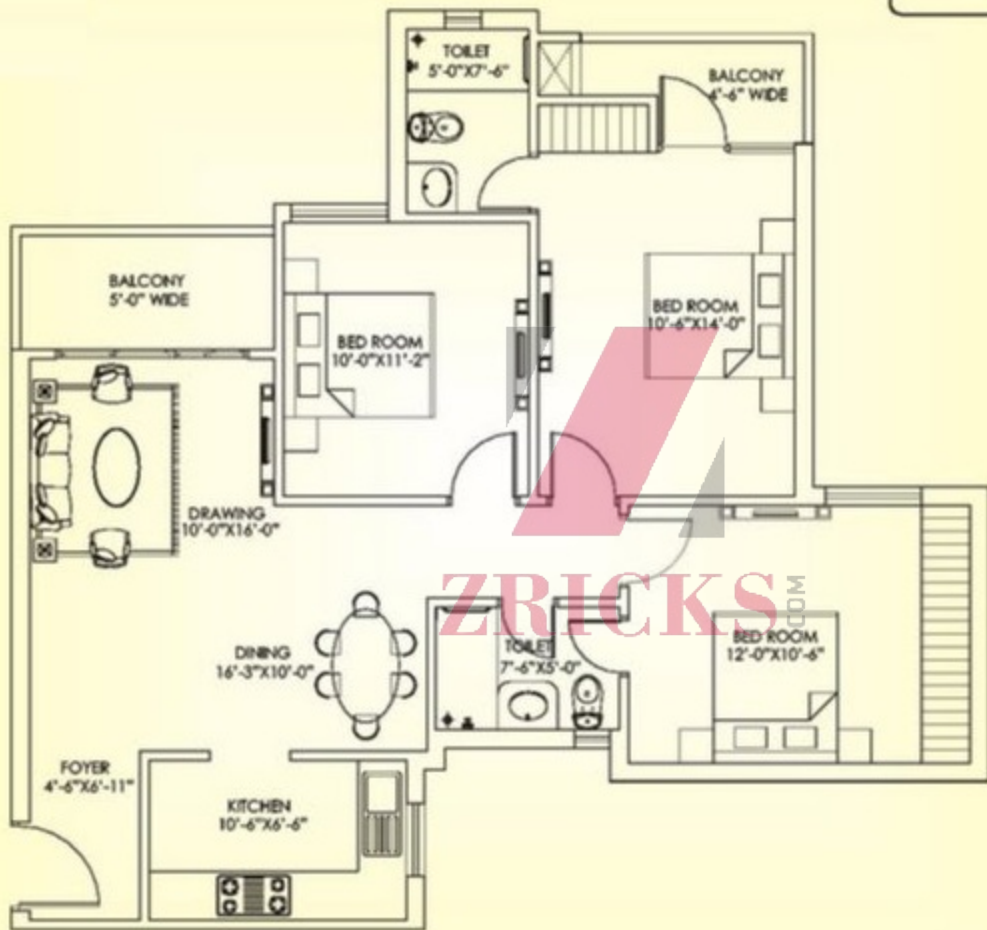

TYPE-F

Super Area: 1265 sq.ft.

117.57 sq.m

TYPE-F1

Super Area: 1280 sq.ft.
118.95 sq.m

TYPE-B

Super Area: 1620 sq.ft.
150.50 sq.m

1 sq.mtr. = 10.76 sq.ft.
For more info visit