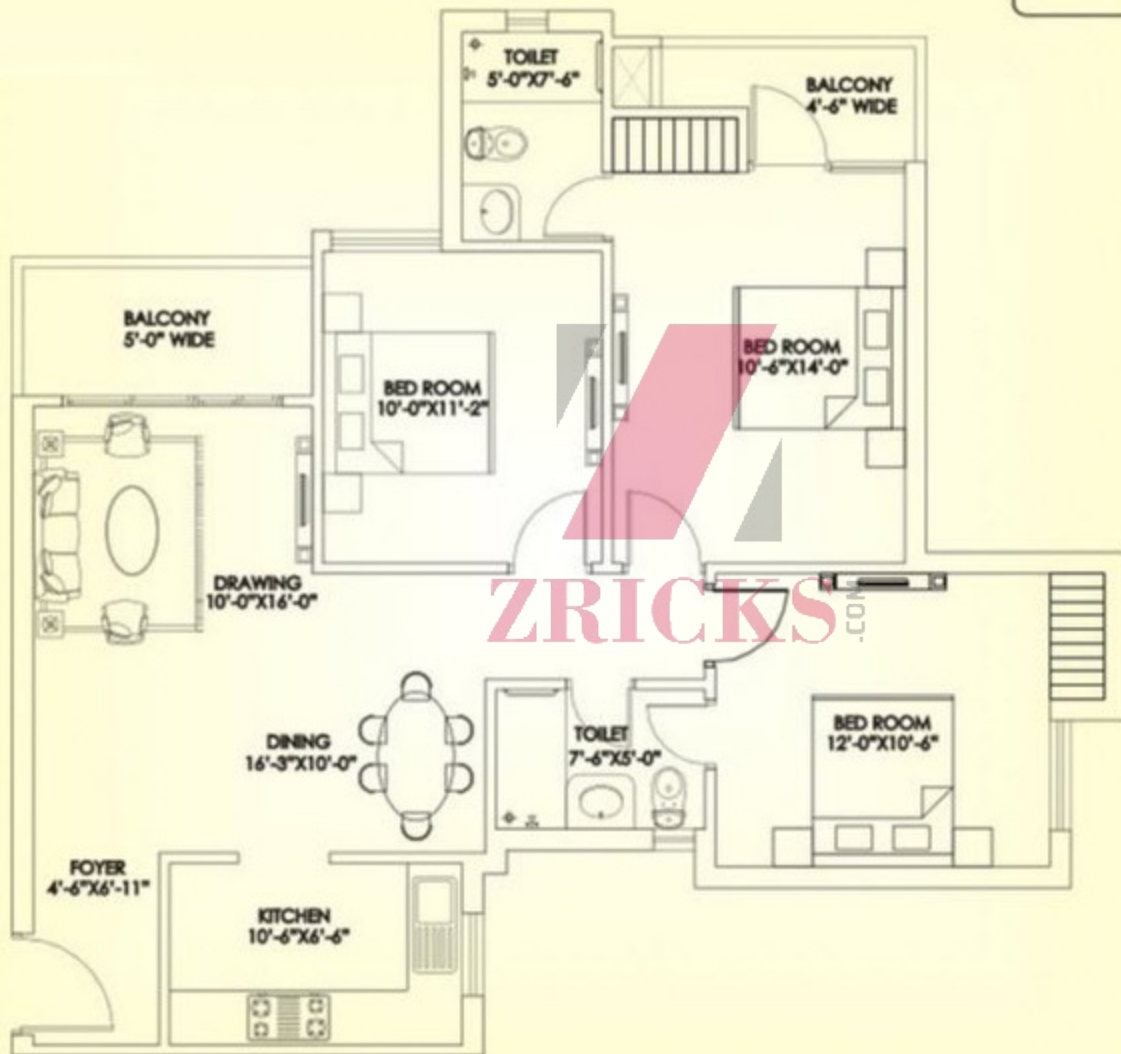

TYPE-F

Super Area: 1265 sq.ft.

117.57 sq.m