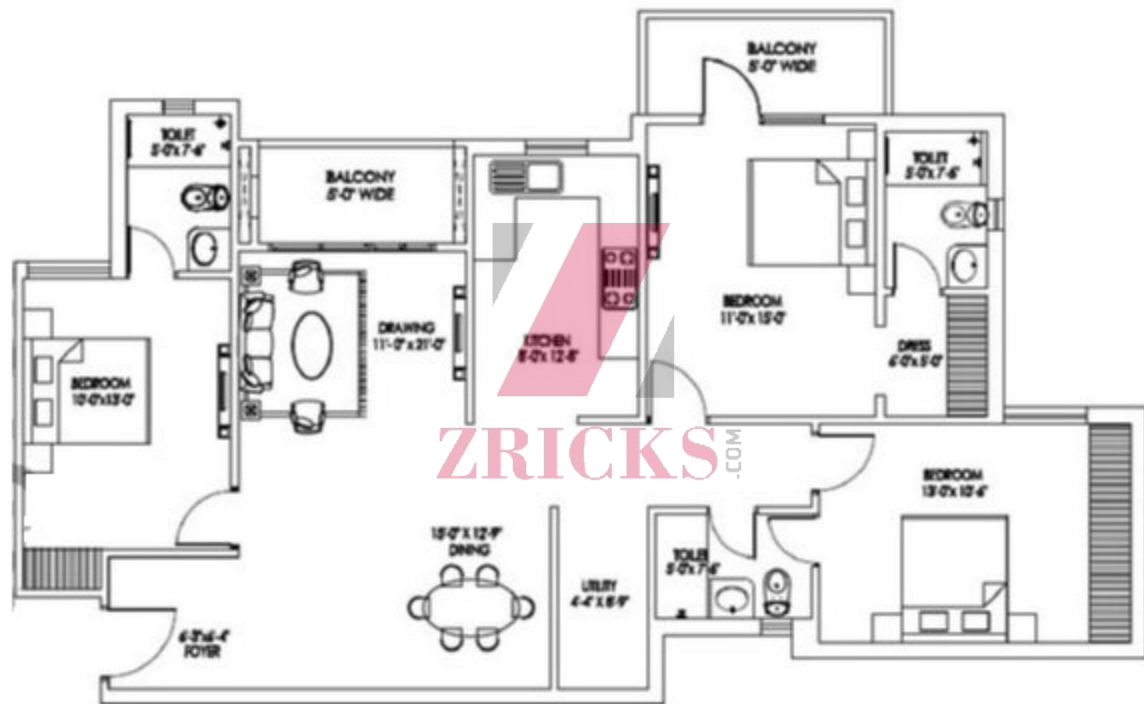

TYPE-F

Super Area: 1265 sq.ft.

117.57 sq.m

TYPE-F1

Super Area: 1280 sq.ft.
118.95 sq.m

TYPE-B

Super Area: 1620 sq.ft.
150.50 sq.m

1 sq.mtr. = 10.76 sq.ft.
For more info visit