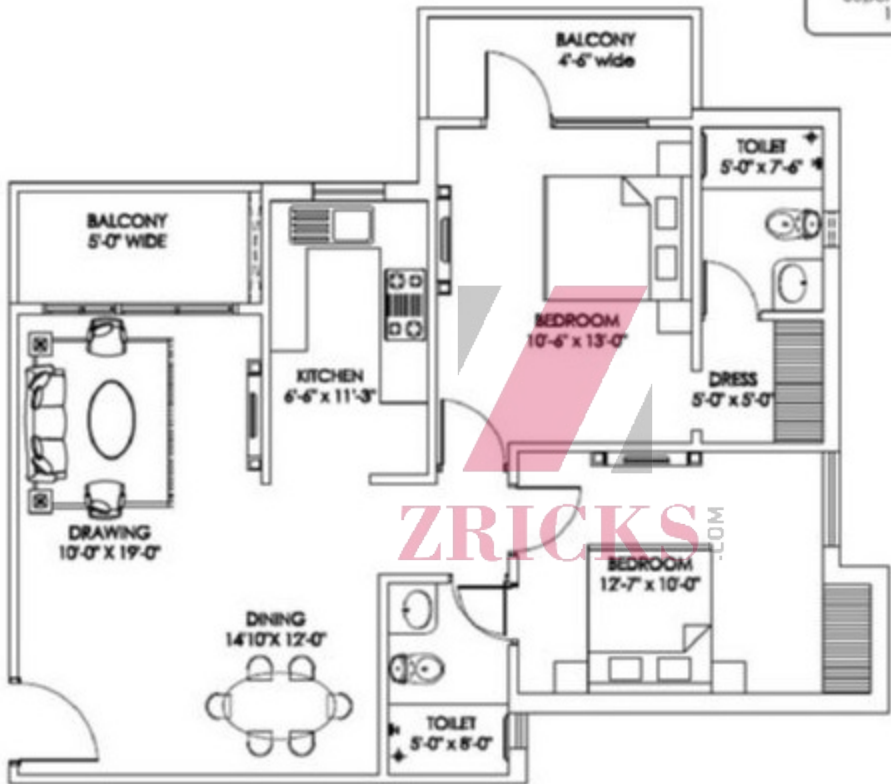

1 sq. mtr. = 10.76 sq. ft.
Not to scale, indicative only.

TYPE-G

Super Area: 950 sq.ft.

88.28 sq.m

TYPE-C
Super Area: 1090 sq.ft.
101.30 sq.m.

ZRICKS.COM

TYPE-E1

Super Area: 1460.00 sq.ft.
135.68 sq.m