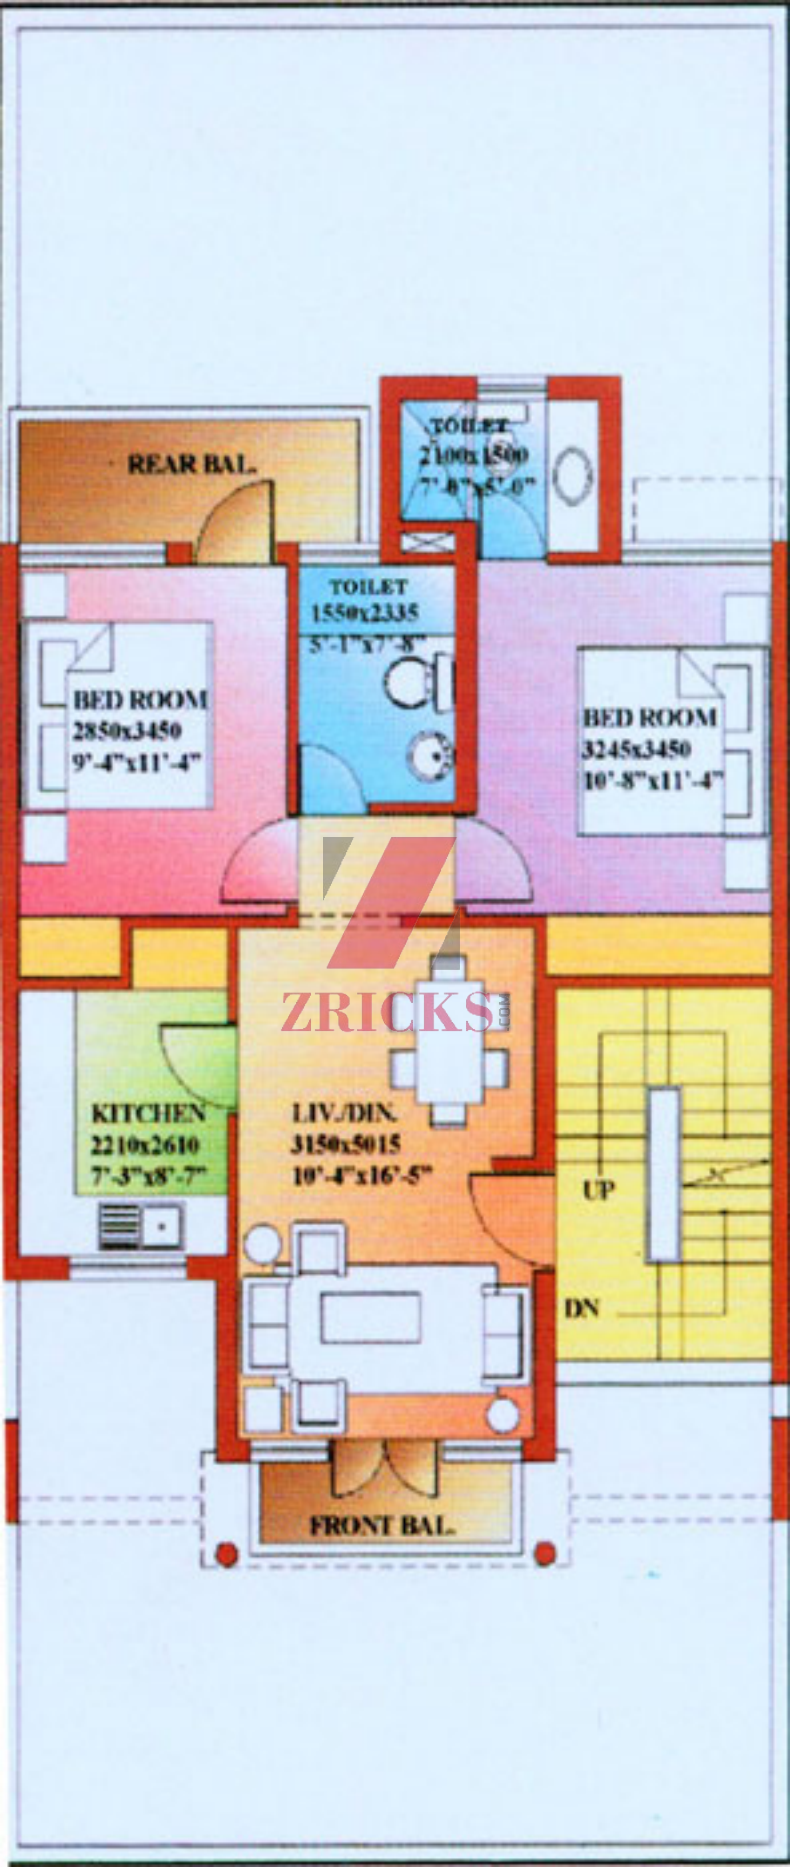

ZRICKS

HR 26 BN 3697

ZRICKS

ZBRICKS

ZRICKS.COM

REAR LAWN

TOILET
2100x2300
7'-8" x 8'-4"

TOILET
1550x2335
5'-1" x 7'-8"

BED ROOM
2850x3450
9'-4" x 11'-4"

BED ROOM
3245x3450
10'-8" x 11'-4"

KITCHEN
2210x2618
7'-3" x 8'-7"

LIV/DEN
3150x5015
10'-4" x 16'-5"

UP

UP

UP

FRONT SIT OUT

FRONT LAWN

MAIN ENTRY

ACCESS ROAD

ENL 300

ZRICKS.COM

REAR BAL.

TOILET
2100x1500
7'-8" x 5'-0"

TOILET
1550x2335
5'-1" x 7'-8"

BED ROOM
2850x3450
9'-4" x 11'-4"

BED ROOM
3245x3450
10'-8" x 11'-4"

KITCHEN
2210x2610
7'-3" x 8'-7"

LIV./DIN.
3150x5015
10'-4" x 16'-5"

UP

DN

FRONT BAL.

ZRICKS.COM