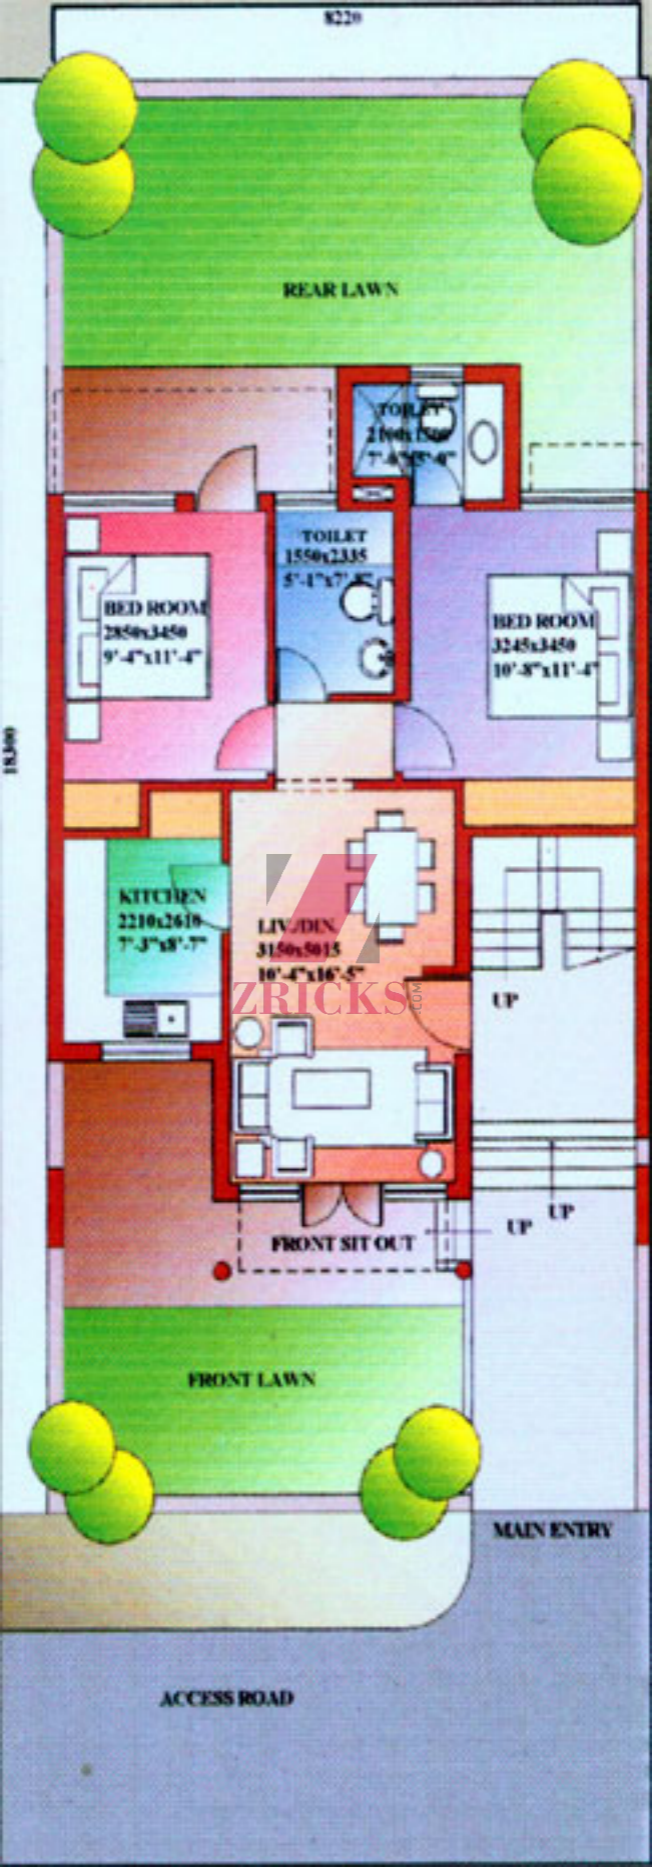

ZRICKS

HR 26 BN 3697

ZRICKS

ZBRICKS

ZRICKS.COM

REAR LAWN

TOILET
2100x2300
7'-8" x 8'-4"

TOILET
1550x2335
5'-1" x 7'-8"

BED ROOM
2850x3450
9'-4" x 11'-4"

BED ROOM
3245x3450
10'-8" x 11'-4"

KITCHEN
2210x2618
7'-3" x 8'-7"

LIV/DEN
3150x5015
10'-4" x 16'-5"

UP

UP

UP

FRONT SIT OUT

FRONT LAWN

MAIN ENTRY

ACCESS ROAD

ENL 300

ZRICKS.COM

REAR BAL.

TOILET
2100x1500
7'-8" x 5'-0"

TOILET
1550x2335
5'-1" x 7'-8"

BED ROOM
2850x3450
9'-4" x 11'-4"

BED ROOM
3245x3450
10'-8" x 11'-4"

KITCHEN
2210x2610
7'-3" x 8'-7"

LIV./DIN.
3150x5015
10'-4" x 16'-5"

UP

DN

FRONT BAL.

ZRICKS.COM