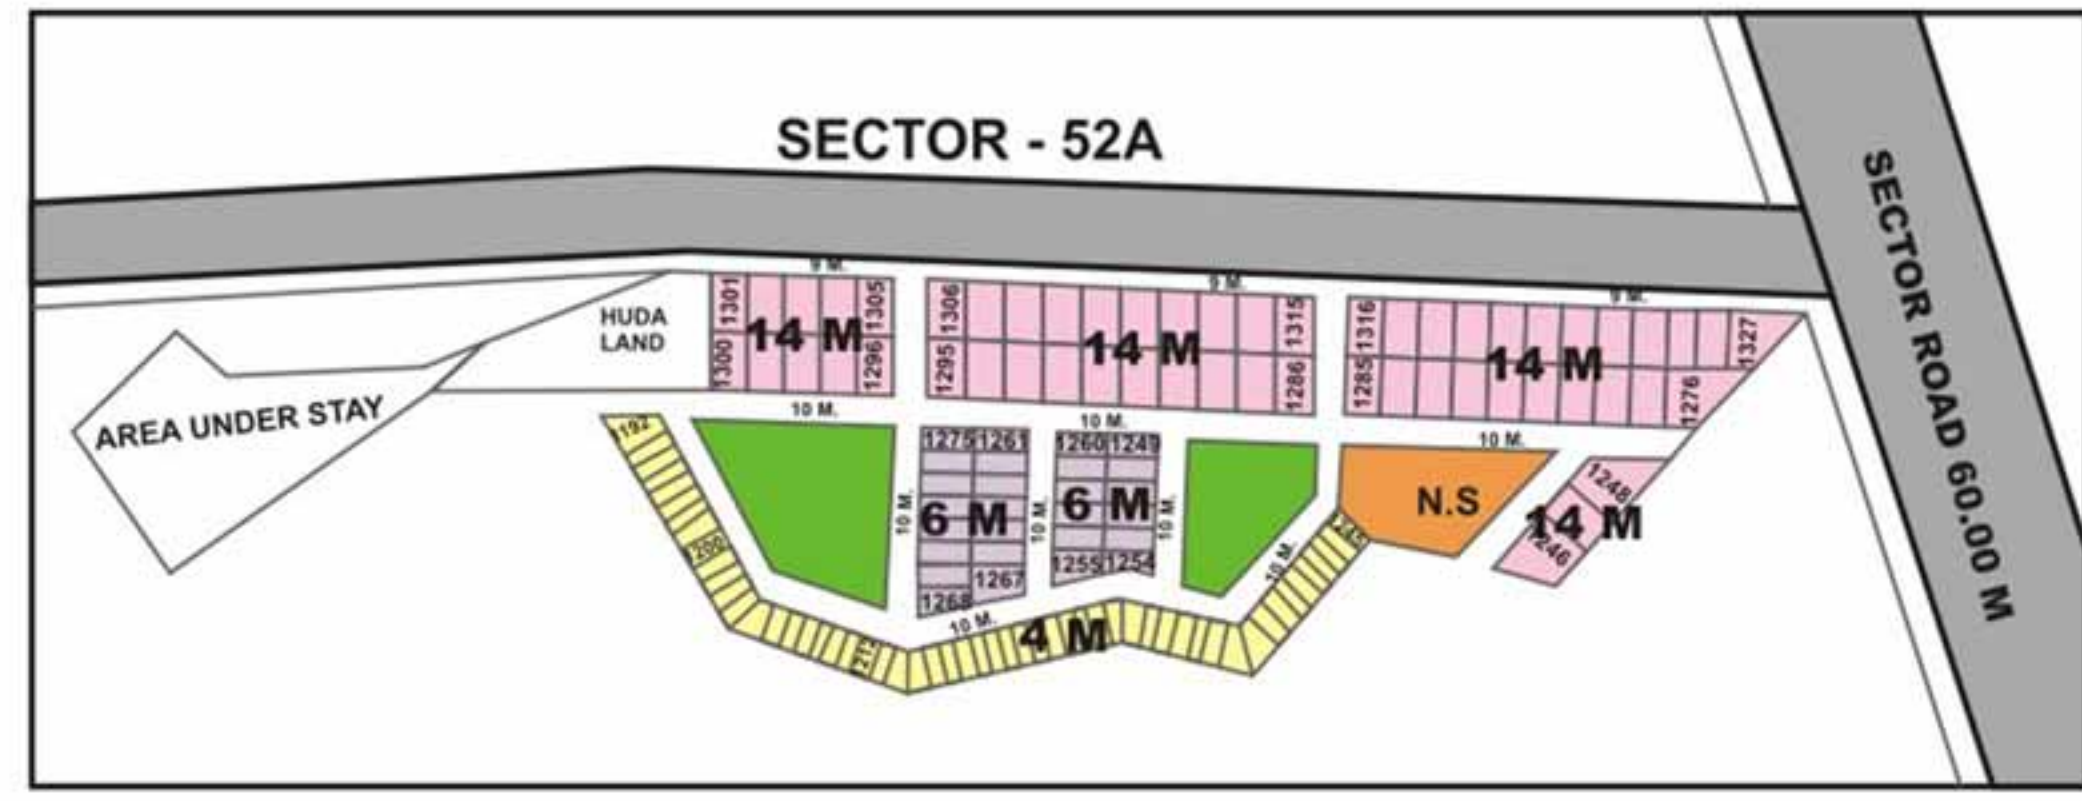

SECTOR - 43

LEGEND

- **SCHOOLS**
- **GREEN**
- **COMMERCIAL**

CATEGORY	SIZE IN MTR.	SIZE IN SQ.YRD.	RATE IN SQ.YRD.	VALUE	INST.
1 KANAL	15.0 X 28.0	502.32	4950.00	2486490.00	310811.25
14 MARLA	13.0 X 22.0	342.056	4500.00	1539260.00	192407.50
10 MARLA	10.0 X 22.0	263.12	4500.00	1184040.00	148005.00
8 MARLA	9.50 X 18.00	204.516	4500.00	920330.00	11541.25
6 MARLA	7.50 X 18.00	161.46	4050.00	653920.00	81740.00
4 MARLA	5.50 X 15.20	99.99	4050.00	405000.00	50625.00

Disclaimer
This is a graphical representation of the actual map and we cannot guarantee the validity of information shown here.
The information on this map is for informational purposes only. Please refer to actual map for accurate details and clarification before making any investment decisions.