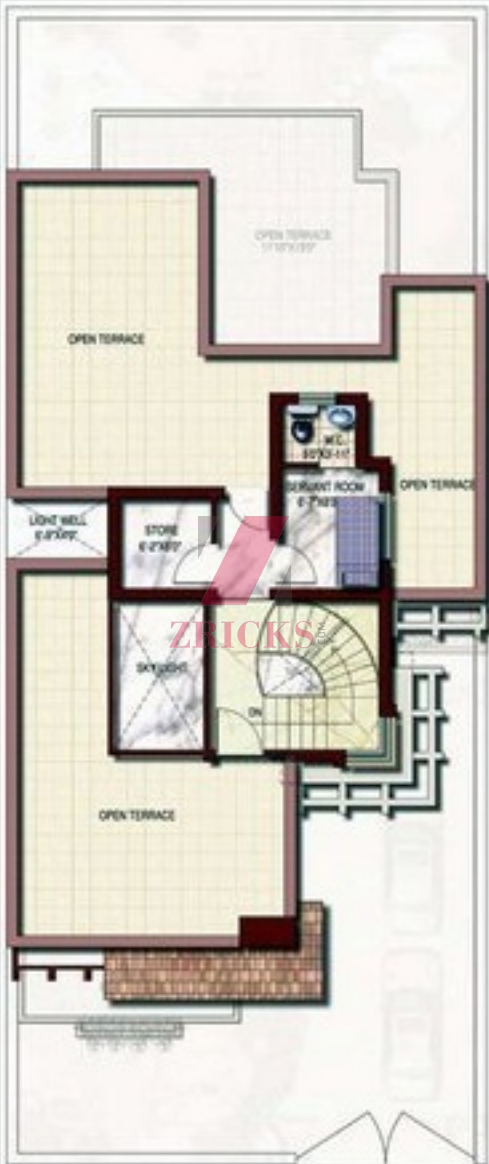

AIIMS

TERRACE

ZRICKS.COM

BED ROOM
12'7" x 14'

OPEN TERRACE
11'0" x 9'

TOILET
5'6" x 7'

TOILET
7'9" x 8'

POOL
4'0" x 14'

BED ROOM
12'8" x 12'

LIGHT WELL
6'0" x 6'

LOBBY
11'1" x 10'

CUT OUT
BELOW

SKY LIGHT
ABOVE

ZRICKS

TOILET
5'6" x 7'

BED ROOM
12'7" x 12'

BALCONY 8' WIDE

SPLASH POOL

REAR LAWN

TERRACE

PUJA
5'4"X5'0"

BED ROOM
11'0"X12'0"

CUT-OUT BELOW
SKY LIGHT ABOVE
9'0"X5'0"

TOILET
7'6"X5'10-1/2"

TOILET
7'6"X6'0"

BED ROOM
14'0"X12'0"

BALCONY 4' WIDE

FRONT LAWN

UG GARAGE

PARKING

WATER
METER

ZBRICKS.COM