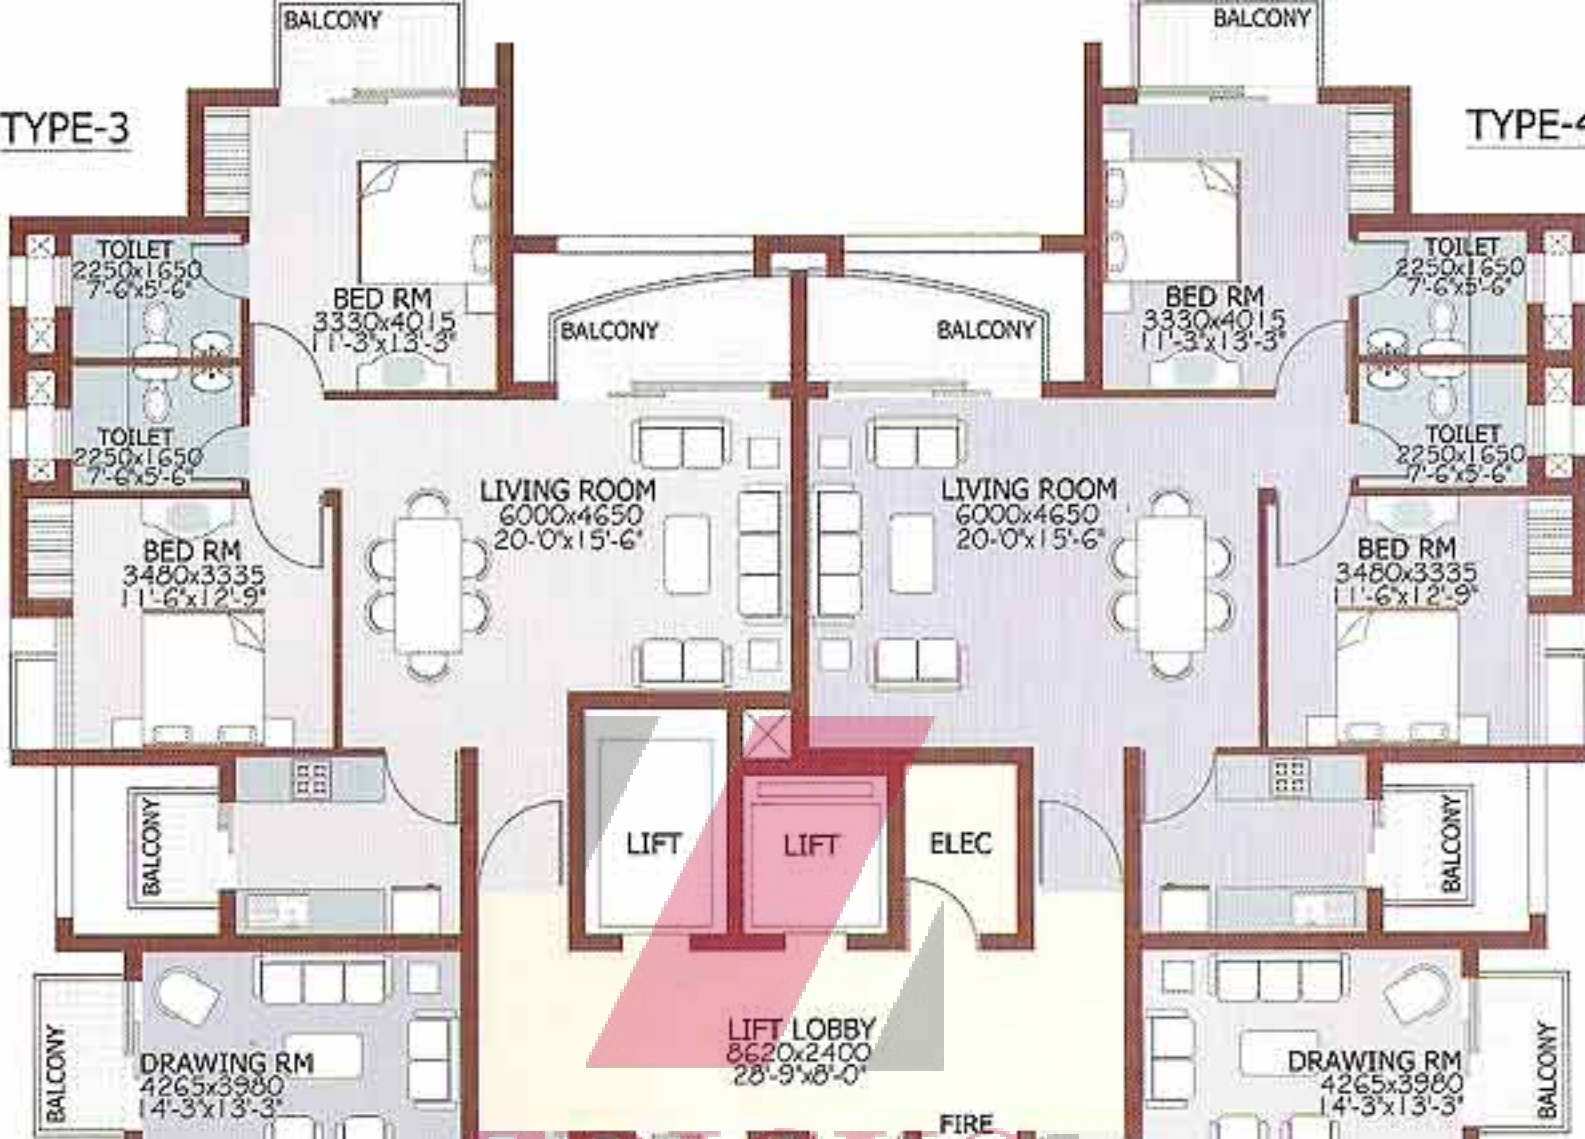

TYPE-3

TYPE-4

TYPE-2

TYPE-1