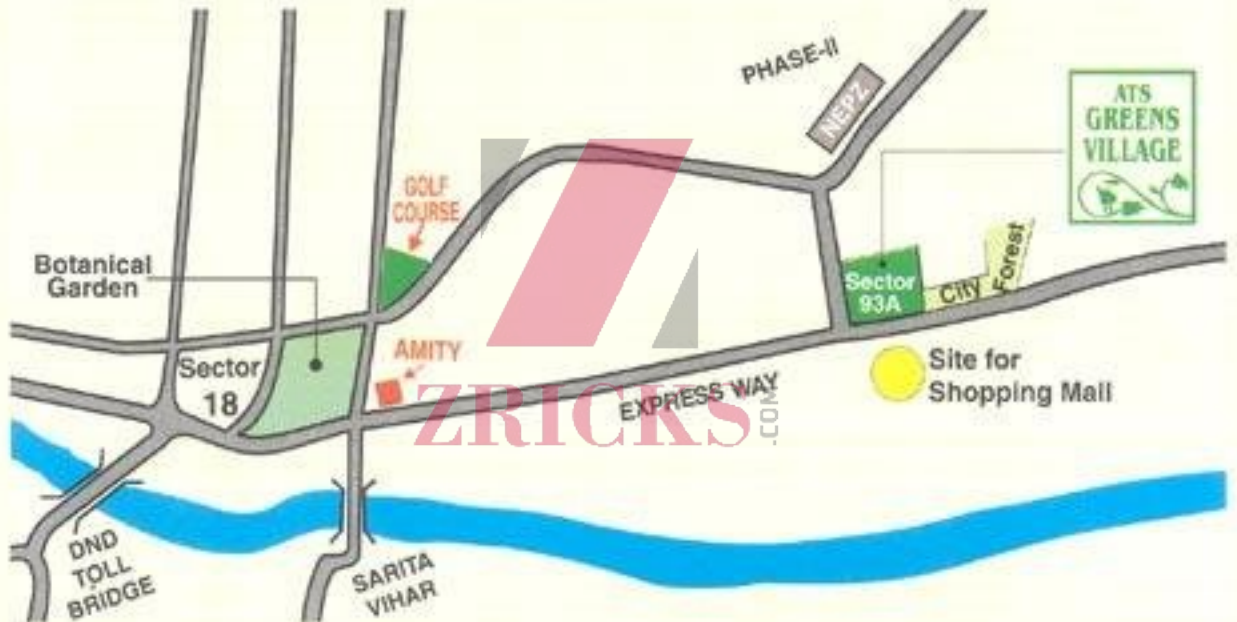

TYPE E

LOCATION MAP

Distance from ATSGreens Village

- DND : 8.0 Km
- AMITY : 6.0 Km
- GOLF COURSE : 8.0 Km
- N.E.P.Z : 2.0Km

ATS GREENS VILLAGE

<- towards Noida (north-west)

Main Gate ->

Building P3