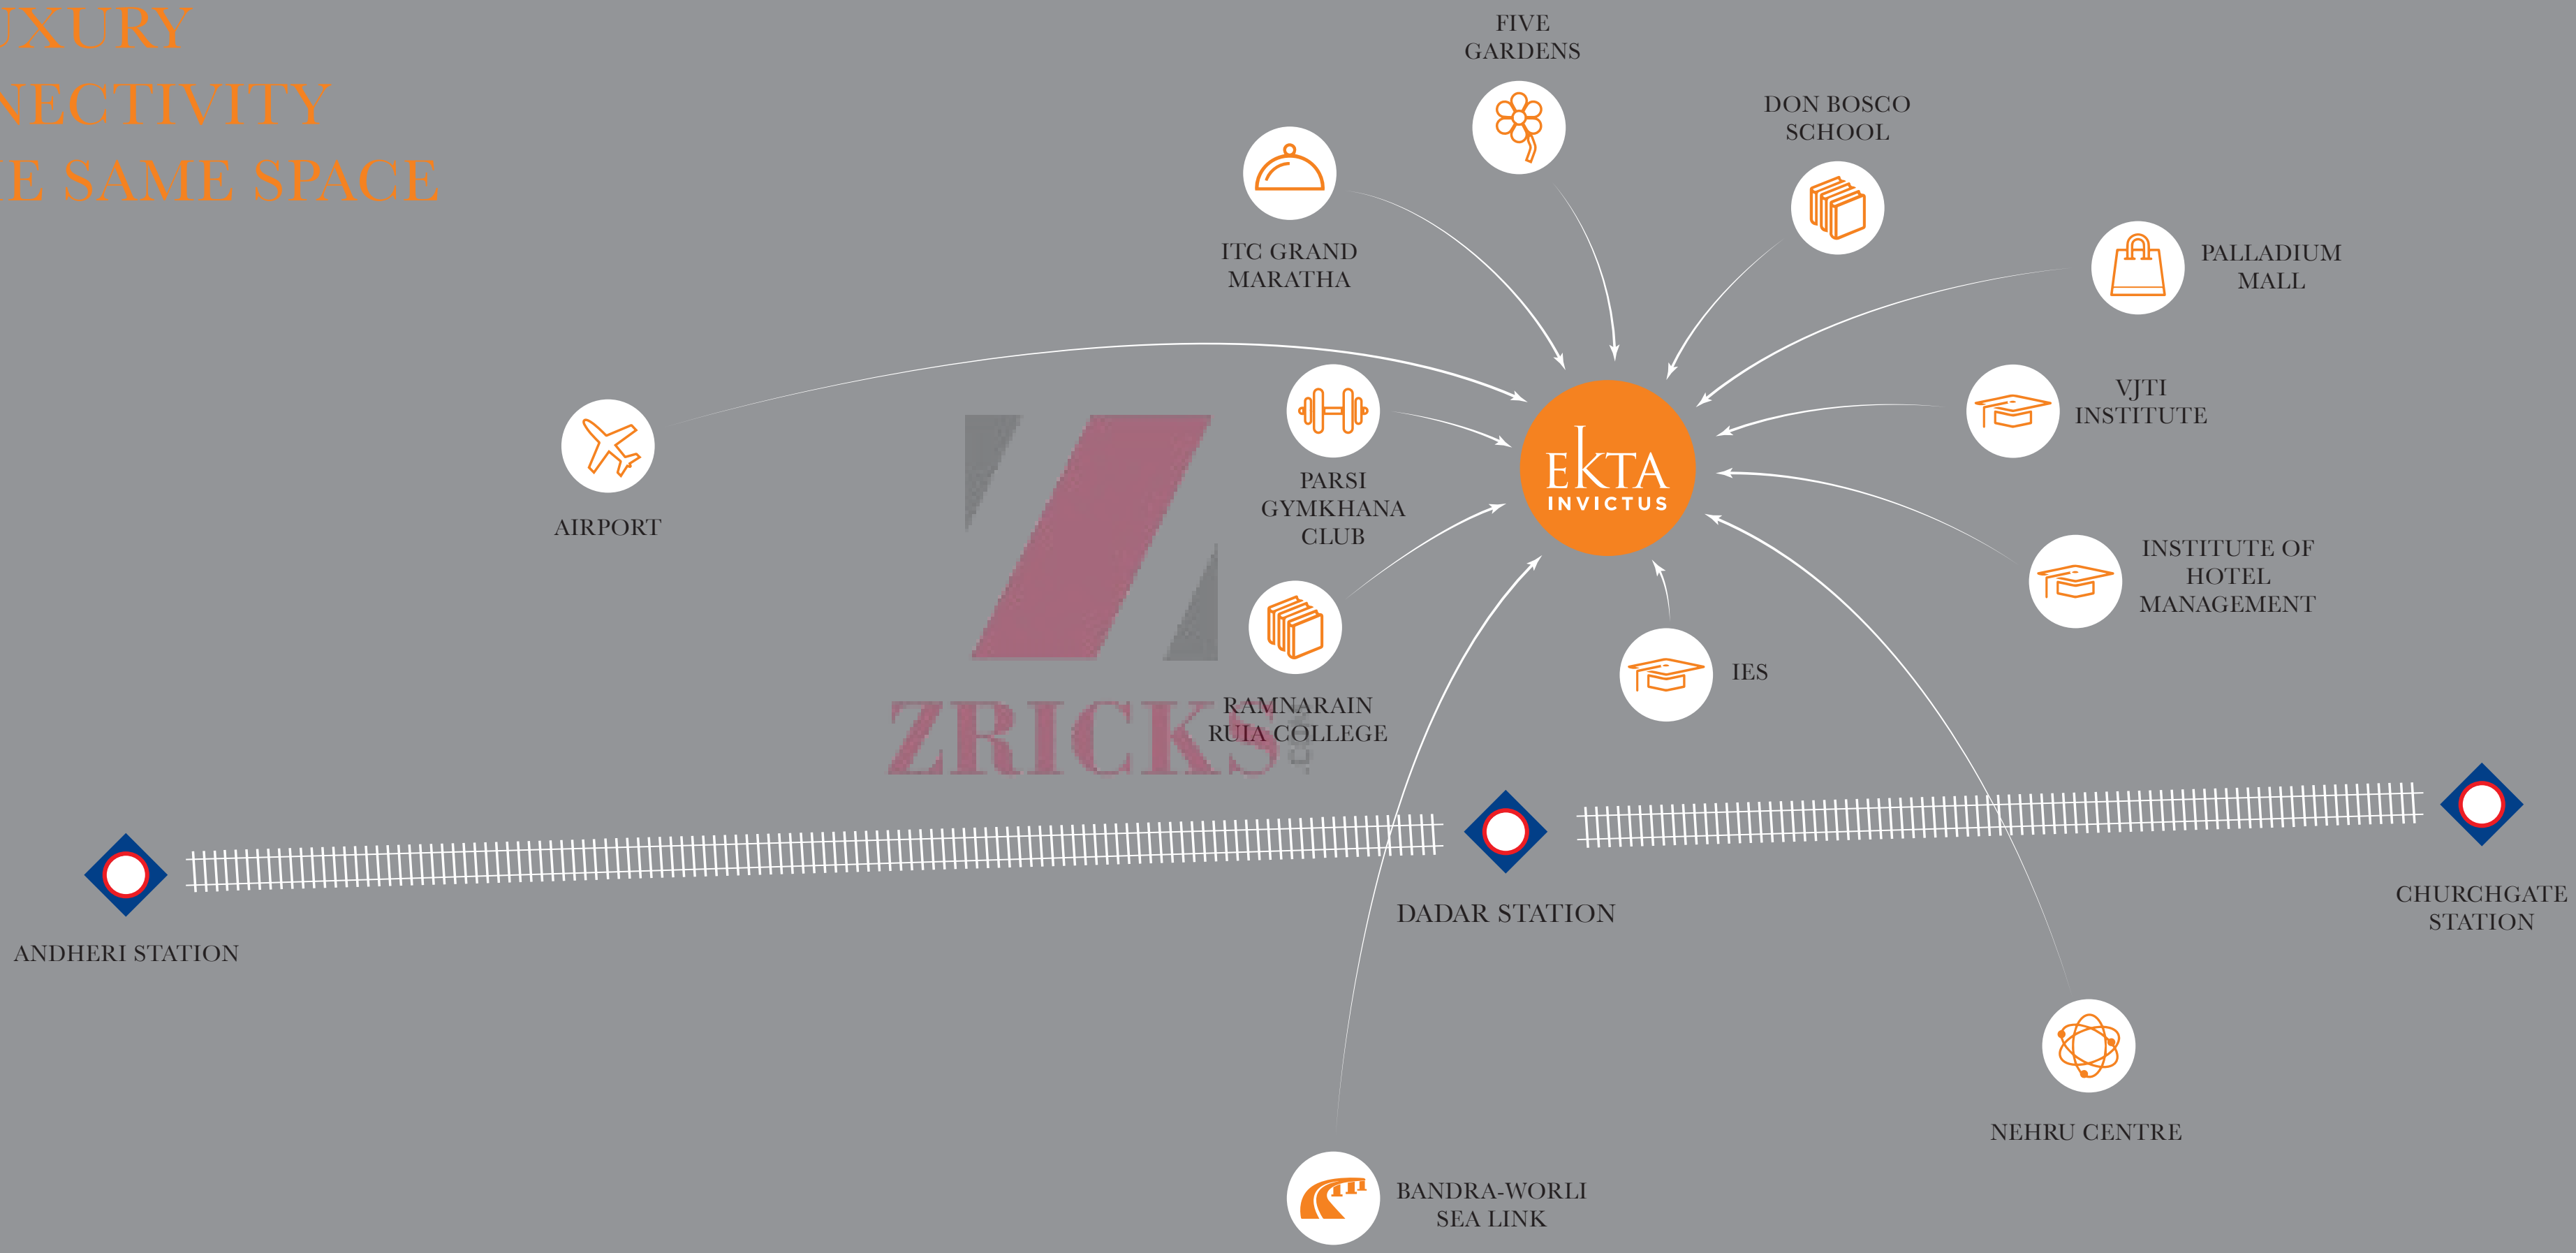

www.Zricks.com

www.Zricks.com

**THE BEST SEATS IN THE HOUSE,
ARE NOW LITERALLY,
IN THE HOUSE.**

*INTRODUCING 30 STOREYS OF PRIVACY,
WITH PANORAMIC VIEWS OF THE CITY.*

Life at EKTA Invictus' 4 BHK lavish residences, means waking up to absolutely stunning 360 degree views of the city. Choose between the Arabian Sea from the living room, to the beautiful Five Gardens from the kids' bedroom. Allow the gentle breeze to waft you to the window, where you can kick back and savour the sights.

There's a lot more of course. Best seats guaranteed.

WHERE LUXURY AND CONNECTIVITY SHARE THE SAME SPACE

www.Zricks.com

Location map not to scale

ZRICKS.COM

**ALL ROADS LEAD TO
EKTA INVICTUS**

Chatrapati International Airport	11 kms
ITC Grand Central	3 kms
Bandra-Worli Sea Link	7.1 kms
Palladium Mall, Lower Parel	5.5 kms
Dadar Railway Station -Western/Central	0.85 kms
Nehru Centre	6.6 kms
Don Bosco School	2.1 kms
VJTI Institute	1.6 kms
Five Gardens	1 kms
Parsi Gymkhana Club	0.5 kms
Ramnarain Ruia College	1.3 kms
Institute of Hotel Management	2.4 kms
Indian Education Society (IES)	0.85 kms

PLACES OF HISTORICAL SIGNIFICANCE

- Parsi Gymkhana
- Rustom Faramna Agiary
- Hindu Colony
- Siddhivinayak Temple
- Sharadashram Society and School
- Lokmanya Tilak Bridge

ENTERTAINMENT

- Plaza Cinema
- Sharda Cinema
- Inox Nakshatra
- Shivaji Mandir
- Shivaji Park