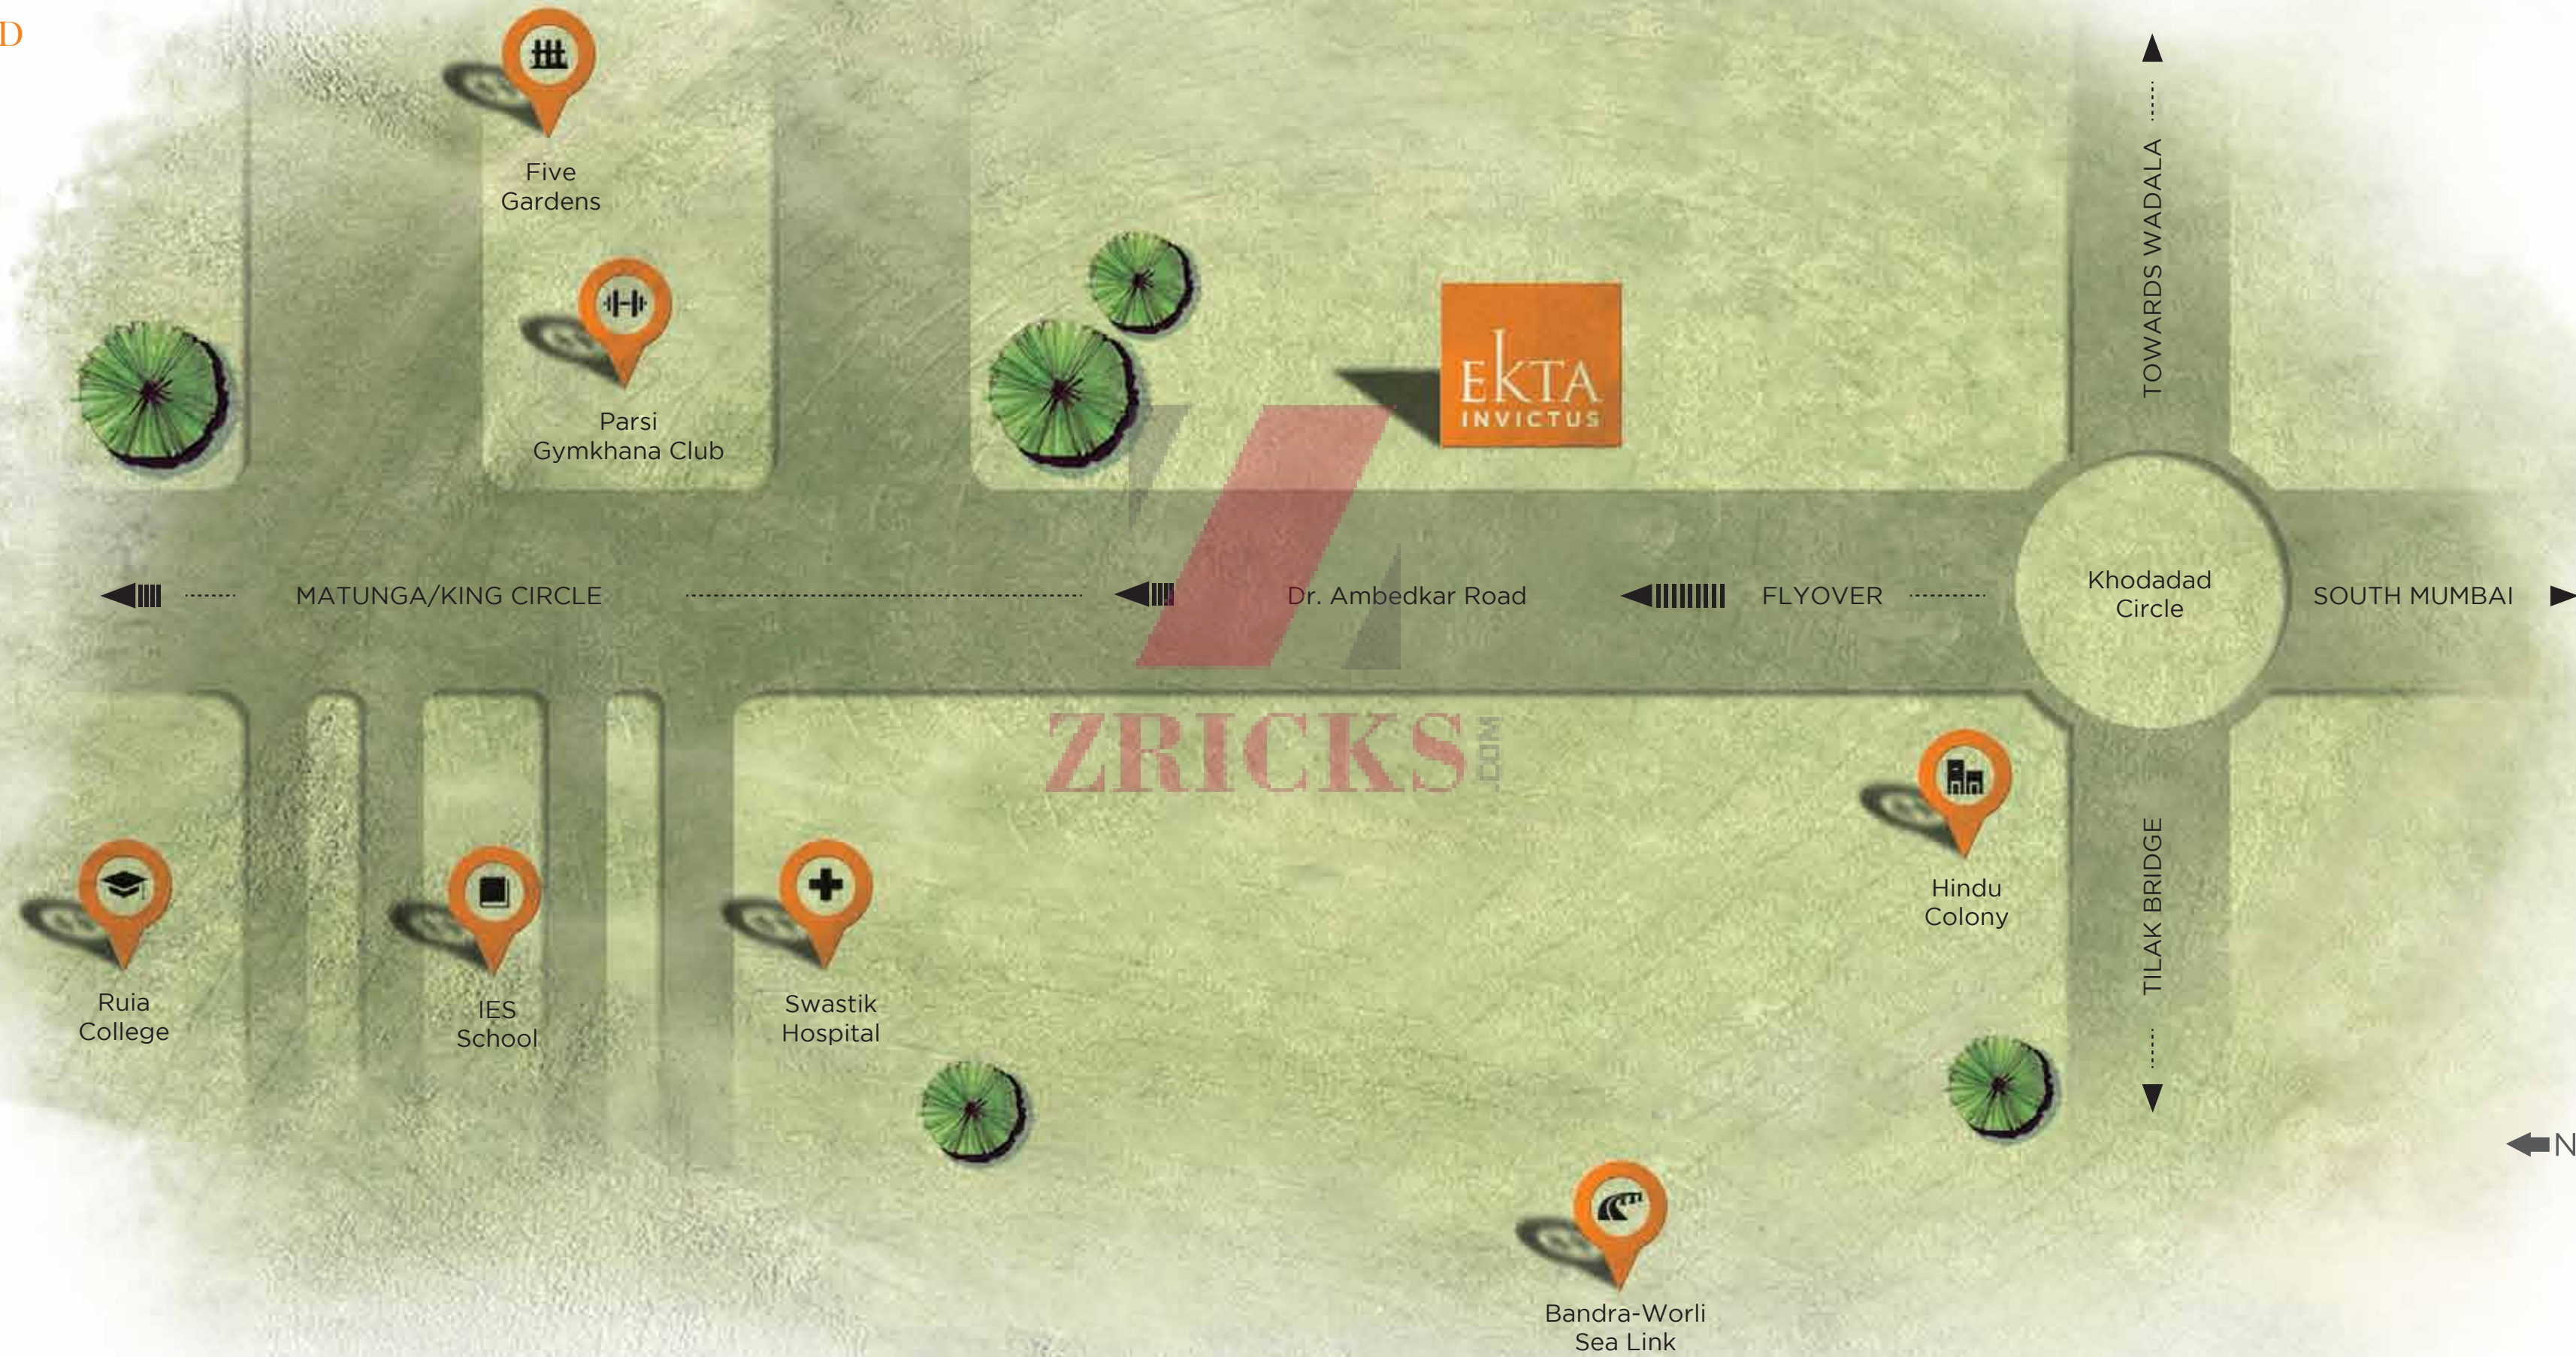

www.Zricks.com

STAY CONNECTED

www.Zricks.com

Location map not to scale

SHAPING LIFESTYLES SINCE 1987

CHANGING LANDSCAPES AND TRANSFORMING LIVES.

With 14.4 million sq. ft., 52 spectacular locations, 14,255 happy families and countless smiles to its name, EKTA World nostalgically looks back at the unforgettable journey since 1987, that made it a brand to be reckoned with. With a legacy of trust, innovation, dependability and luxury unmatched, the distinct hallmark of EKTA World's quality can be experienced in successful projects in India across Mumbai, Virar, Nashik and Pune. With an unwavering vision and a dream that inspires, EKTA World is committed to scaling new heights with each venture, providing structures and lifestyles like never experienced before.